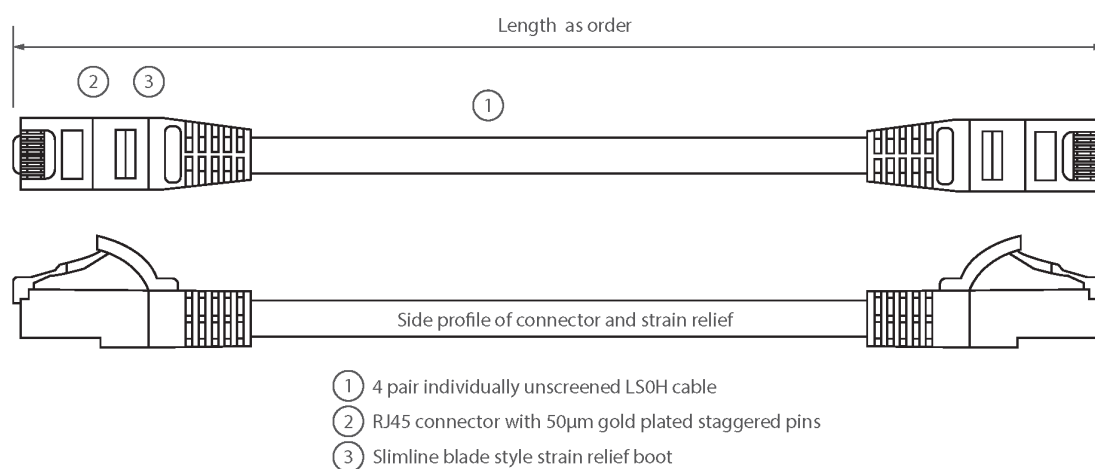

Product Overview

Excel Category 5e U/UTP Patch Leads are manufactured and tested to ISO11801 Category 5e and EIA/TIA 568 standards.

Each cable consists of 8 colour coded stranded 24AWG conductors twisted together to form 4 pairs with varying lay lengths. Cables are fitted with plastic strain relief boots, for applications that may require continuous patching or a degree of stress relief applied.

Product Specifications

Feature	Values
Cable type	U/UTP
Category	5E
Length	7 m
Type of connector connection 1	RJ45 8(8)
Type of connector connection 2	RJ45 8(8)
Outer sheath colour	Yellow
Strain relief boot	Moulded-on
Lockable	no
Strain relief boot colour	Yellow

Excel Cat5e Patch Lead U/UTP Unshielded LSOH Blade Booted 7 m Yellow

Item Code: BB007MPLYW

Flame retardant version	yes
Cable construction	1x4
AWG-size	24
Pin assignment	1:1

Product drawing

Standards

Applicable standard	Detail
ISO/IEC 11801-1:2017	Information technology - Generic cabling for customer premises: Part 1 General Requirements
EN 50173-1:2018	Information technology. Generic cabling systems - General requirements
ANSI/TIA 568-2.D	Balanced Twisted-Pair Telecommunications Cabling and Components Standards
IEC 61156-5:2009+AMD1:2012 CSV	Multicore and symmetrical pair/quad cables for digital communications - Part 5: Symmetrical pair/quad cables with transmission characteristics up to 1 000 MHz - Horizontal floor wiring - Sectional specification
IEC 60332-1-2:2004	Tests on electric and optical fibre cables under fire conditions. Test for vertical flame propagation for a single insulated wire or cable. Procedure for 1 kW pre-mixed flame
EN 50399:2011+A1:2016	Common test methods for cables under fire conditions.