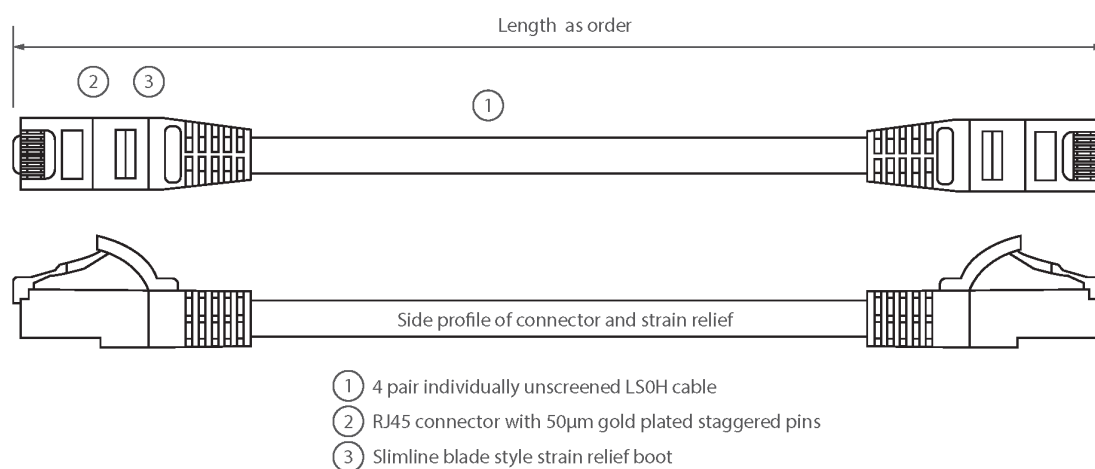

Each cable consists of 8 colour coded stranded 24AWG conductors twisted together to form 4 pairs with varying lay lengths. Cables are fitted with plastic strain relief boots, for applications that may require continuous patching or a degree of stress relief applied.

Product Specifications

Feature	Values
Cable type	U/UTP
Category	5E
Length	8 m
Type of connector connection 1	RJ45 8(8)
Type of connector connection 2	RJ45 8(8)
Outer sheath colour	Black
Strain relief boot	Moulded-on
Lockable	no
Strain relief boot colour	Black

Excel Cat5e Patch Lead U/UTP Unshielded LSOH Blade Booted 8 m Black

Item Code: BB008MPLBK

Flame retardant version	yes
Cable construction	1x4
AWG-size	24
Pin assignment	1:1

Product drawing

Standards

Applicable standard	Detail
ISO/IEC 11801-1:2017	Information technology - Generic cabling for customer premises: Part 1 General Requirements
EN 50173-1:2018	Information technology. Generic cabling systems - General requirements
ANSI/TIA 568-2.D	Balanced Twisted-Pair Telecommunications Cabling and Components Standards
IEC 61156-5:2009+AMD1:2012 CSV	Multicore and symmetrical pair/quad cables for digital communications - Part 5: Symmetrical pair/quad cables with transmission characteristics up to 1 000 MHz - Horizontal floor wiring - Sectional specification
IEC 60332-1-2:2004	Tests on electric and optical fibre cables under fire conditions. Test for vertical flame propagation for a single insulated wire or cable. Procedure for 1 kW pre-mixed flame
EN 50399:2011+A1:2016	Common test methods for cables under fire conditions.