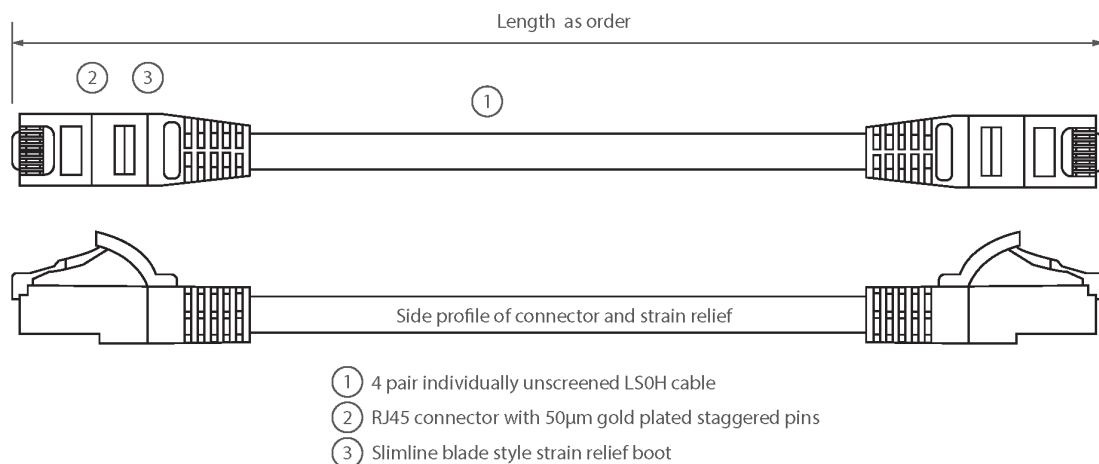

Excel Cat5e Patch Lead U/UTP Unshielded LSOH Blade Booted 8 m Blue

Part Code: BB008MPLBU

sales@excel-networking.com
excel-networking.com

Product drawing

Standards

Applicable standard	Detail
ISO/IEC 11801-1:2017	Information technology - Generic cabling for customer premises: Part 1 General Requirements
EN 50173-1:2018	Information technology. Generic cabling systems - General requirements
ANSI/TIA 568-2.D	Balanced Twisted-Pair Telecommunications Cabling and Components Standards
IEC 61156-5:2009+AMD1:2012 CSV	Multicore and symmetrical pair/quad cables for digital communications - Part 5: Symmetrical pair/quad cables with transmission characteristics up to 1 000 MHz - Horizontal floor wiring - Sectional specification
IEC 60332-1-2:2004	Tests on electric and optical fibre cables under fire conditions. Test for vertical flame propagation for a single insulated wire or cable. Procedure for 1 kW pre-mixed flame
EN 50399:2011+A1:2016	Common test methods for cables under fire conditions.