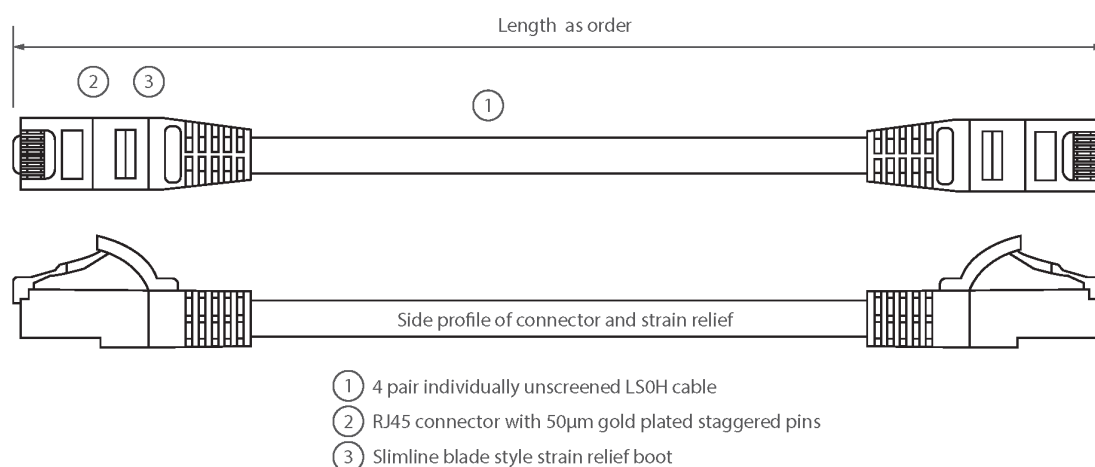

✘ Blade style 'slimline' moulded strain relief boot with clip protector

✘ LSOH outer sheath

✘ CIBSE TM65 Embodied Carbon: 1.567 kg CO2e

Product Overview

Excel Category 5e U/UTP Patch Leads are manufactured and tested to ISO11801 Category 5e and EIA/TIA 568 standards.

Each cable consists of 8 colour coded stranded 24AWG conductors twisted together to form 4 pairs with varying lay lengths. Cables are fitted with plastic strain relief boots, for applications that may require continuous patching or a degree of stress relief applied.

Product Specifications

Feature	Values
Cable type	U/UTP
Category	5E
Length	8 m
Type of connector connection 1	RJ45 8(8)
Type of connector connection 2	RJ45 8(8)
Outer sheath colour	Blue
Strain relief boot	Moulded-on
Lockable	no
Strain relief boot colour	Blue

Excel Cat5e Patch Lead U/UTP Unshielded LSOH Blade Booted 8 m Blue

Item Code: BB008MPLBU

excel
without compromise.

Flame retardant version	yes
Cable construction	1x4
AWG-size	24
Pin assignment	1:1

Product drawing