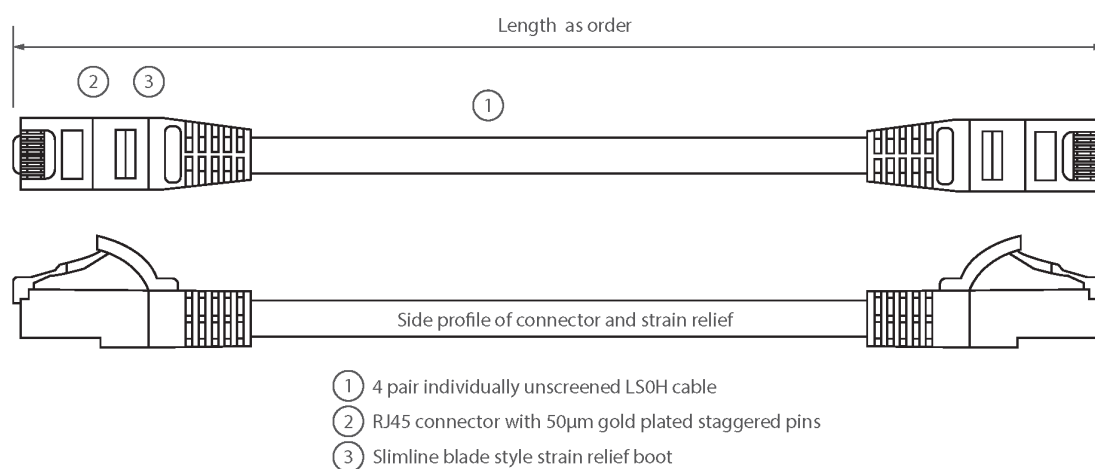

Each cable consists of 8 colour coded stranded 24AWG conductors twisted together to form 4 pairs with varying lay lengths. Cables are fitted with plastic strain relief boots, for applications that may require continuous patching or a degree of stress relief applied.

Product Specifications

Feature	Values
Cable type	U/UTP
Category	5E
Length	8 m
Type of connector connection 1	RJ45 8(8)
Type of connector connection 2	RJ45 8(8)
Outer sheath colour	Blue
Strain relief boot	Moulded-on
Lockable	no
Strain relief boot colour	Blue

Excel Cat5e Patch Lead U/UTP Unshielded LSOH Blade Booted 8 m Blue

Item Code: BB008MPLBU

Flame retardant version	yes
Cable construction	1x4
AWG-size	24
Pin assignment	1:1

Product drawing

Standards

Applicable standard	Detail
ISO/IEC 11801-1:2017	Information technology - Generic cabling for customer premises: Part 1 General Requirements
EN 50173-1:2018	Information technology. Generic cabling systems - General requirements
ANSI/TIA 568-2.D	Balanced Twisted-Pair Telecommunications Cabling and Components Standards
IEC 61156-5:2009+AMD1:2012 CSV	Multicore and symmetrical pair/quad cables for digital communications - Part 5: Symmetrical pair/quad cables with transmission characteristics up to 1 000 MHz - Horizontal floor wiring - Sectional specification
IEC 60332-1-2:2004	Tests on electric and optical fibre cables under fire conditions. Test for vertical flame propagation for a single insulated wire or cable. Procedure for 1 kW pre-mixed flame
EN 50399:2011+A1:2016	Common test methods for cables under fire conditions.