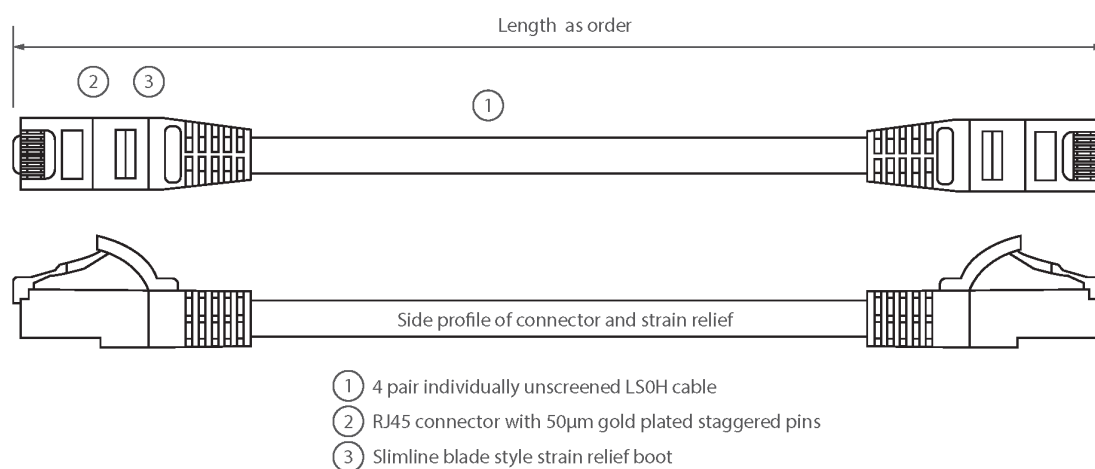

✘ Blade style 'slimline' moulded strain relief boot with clip protector

✘ LSOH outer sheath

✘ CIBSE TM65 Embodied Carbon: 1.567 kg CO2e

Product Overview

Excel Category 5e U/UTP Patch Leads are manufactured and tested to ISO11801 Category 5e and EIA/TIA 568 standards.

Each cable consists of 8 colour coded stranded 24AWG conductors twisted together to form 4 pairs with varying lay lengths. Cables are fitted with plastic strain relief boots, for applications that may require continuous patching or a degree of stress relief applied.

Product Specifications

Feature	Values
Cable type	U/UTP
Category	5E
Length	8 m
Type of connector connection 1	RJ45 8(8)
Type of connector connection 2	RJ45 8(8)
Outer sheath colour	Blue
Strain relief boot	Moulded-on
Lockable	no
Strain relief boot colour	Blue

Excel Cat5e Patch Lead U/UTP Unshielded LSOH Blade Booted 8 m Blue

Item Code: BB008MPLBU

excel
without compromise.

Flame retardant version	yes
Cable construction	1x4
AWG-size	24
Pin assignment	1:1

Product drawing