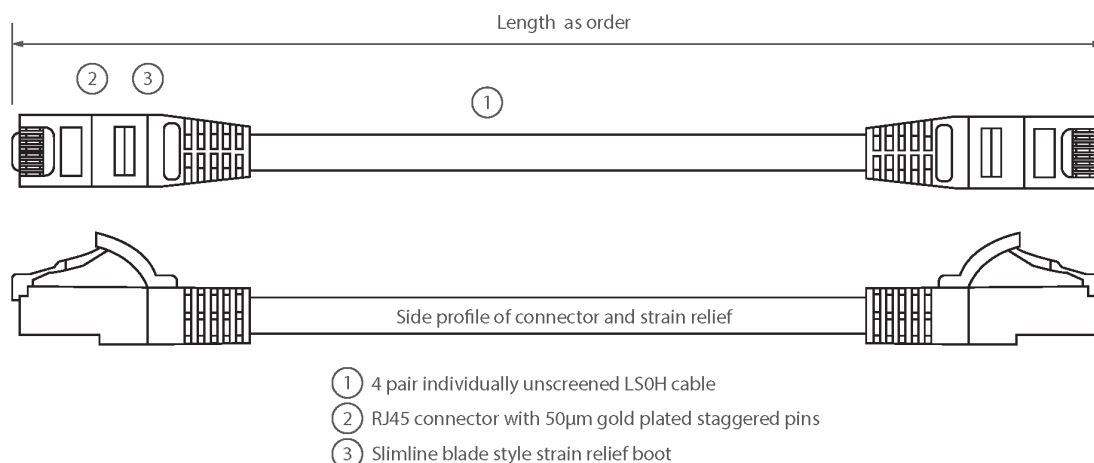

Blade style 'slimline' moulded strain relief boot with clip protector

LSOH outer sheath

CIBSE TM65 Embodied Carbon: 1.567 kg CO2e

Product Overview

Excel Category 5e U/UTP Patch Leads are manufactured and tested to ISO11801 Category 5e and EIA/TIA 568 standards.

Each cable consists of 8 colour coded stranded 24AWG conductors twisted together to form 4 pairs with varying lay lengths. Cables are fitted with plastic strain relief boots, for applications that may require continuous patching or a degree of stress relief applied.

Product Specifications

Feature	Values
Cable type	U/UTP
Category	5E
Length	8 m
Type of connector connection 1	RJ45 8(8)
Type of connector connection 2	RJ45 8(8)
Outer sheath colour	Blue
Strain relief boot	Moulded-on
Lockable	no

Excel Cat5e Patch Lead U/UTP Unshielded LSOH Blade Booted 8 m Blue

Item Code: BB008MPLBU

Strain relief boot colour	Blue
Flame retardant version	yes
Cable construction	1x4
AWG-size	24
Pin assignment	1:1

Product drawing