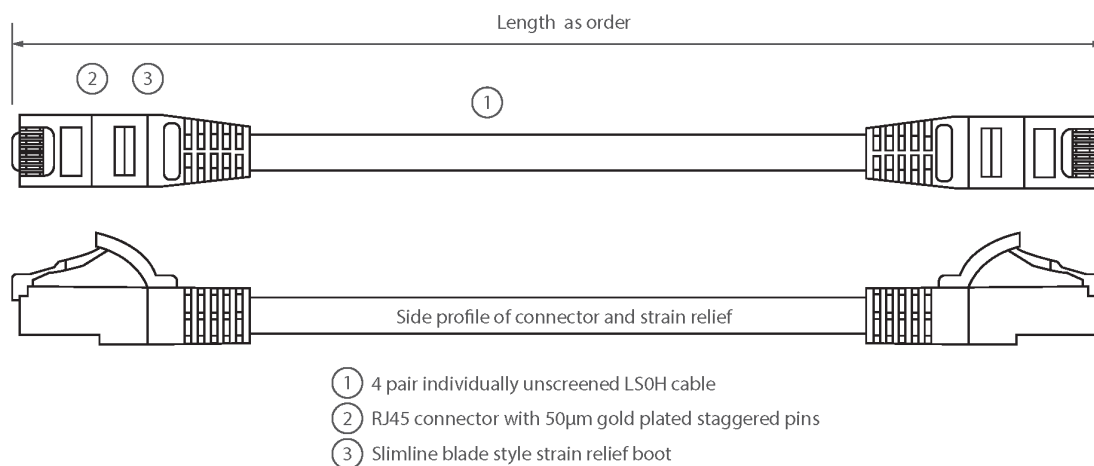

Excel Cat5e Patch Lead U/UTP Unshielded LSOH Blade Booted 8 m Grey

Item Code: BB008MPLGE

excel
without compromise.

Strain relief boot colour	Grey
Flame retardant version	yes
Cable construction	1x4
AWG-size	24
Pin assignment	1:1

Product drawing

Standards

Applicable standard	Detail
ISO/IEC 11801-1:2017	Information technology - Generic cabling for customer premises: Part 1 General Requirements
EN 50173-1:2018	Information technology. Generic cabling systems - General requirements
ANSI/TIA 568-2.D	Balanced Twisted-Pair Telecommunications Cabling and Components Standards
IEC 61156-5:2009+AMD1:2012 CSV	Multicore and symmetrical pair/quad cables for digital communications - Part 5: Symmetrical pair/quad cables with transmission characteristics up to 1 000 MHz - Horizontal floor wiring - Sectional specification
IEC 60332-1-2:2004	Tests on electric and optical fibre cables under fire conditions. Test for vertical flame propagation for a single insulated wire or cable. Procedure for 1 kW pre-mixed flame