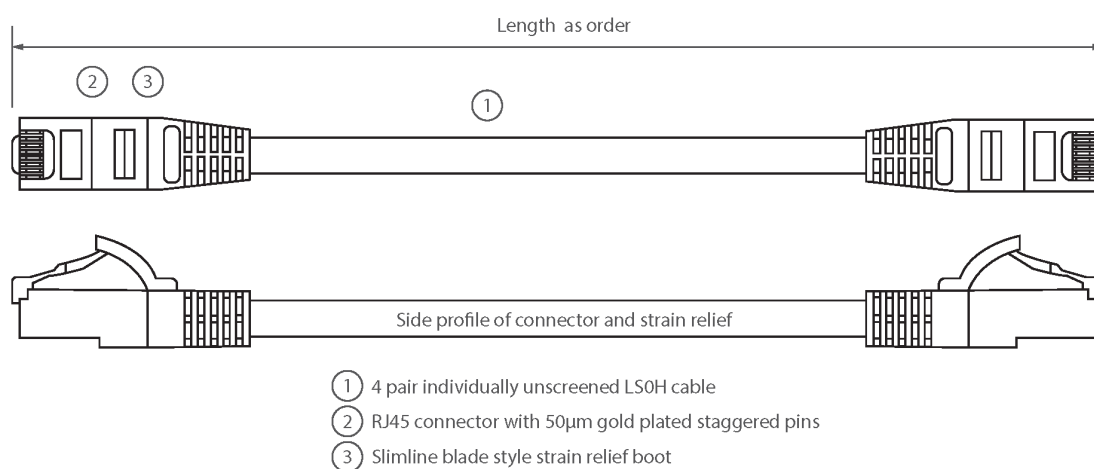

✕ Blade style 'slimline' moulded strain relief boot with clip protector

✕ LSOH outer sheath

✕ CIBSE TM65 Embodied Carbon: 1.567 kg CO2e

Product Overview

Excel Category 5e U/UTP Patch Leads are manufactured and tested to ISO11801 Category 5e and EIA/TIA 568 standards.

Each cable consists of 8 colour coded stranded 24AWG conductors twisted together to form 4 pairs with varying lay lengths. Cables are fitted with plastic strain relief boots, for applications that may require continuous patching or a degree of stress relief applied.

Product Specifications

Feature	Values
Cable type	U/UTP
Category	5E
Length	8 m
Type of connector connection 1	RJ45 8(8)
Type of connector connection 2	RJ45 8(8)
Outer sheath colour	Grey
Strain relief boot	Moulded-on
Lockable	no
Strain relief boot colour	Grey

Excel Cat5e Patch Lead U/UTP Unshielded LSOH Blade Booted 8 m Grey

Item Code: BB008MPLGE

excel
without compromise.

Flame retardant version	yes
Cable construction	1x4
AWG-size	24
Pin assignment	1:1

Product drawing