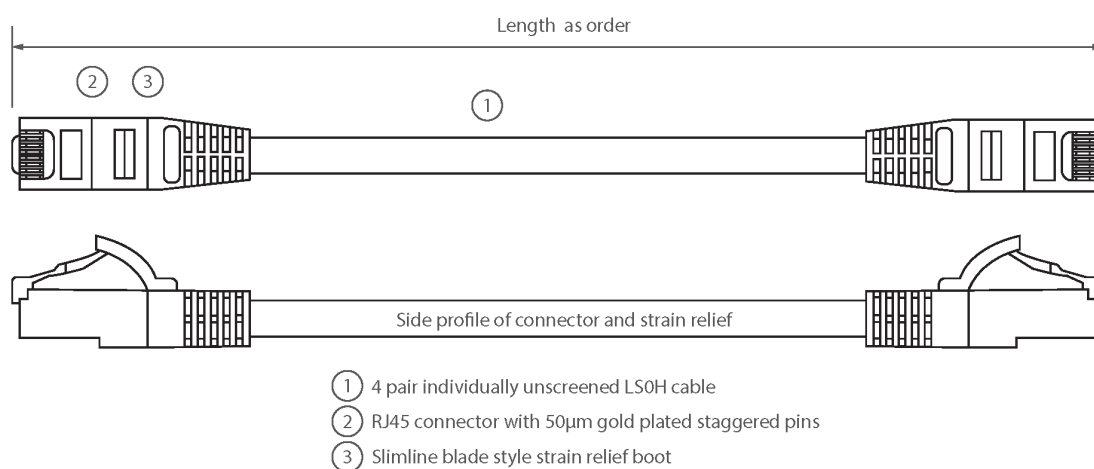

## Product Overview

Excel Category 5e U/UTP Patch Leads are manufactured and tested to ISO11801 Category 5e and EIA/TIA 568 standards.

Each cable consists of 8 colour coded stranded 24AWG conductors twisted together to form 4 pairs with varying lay lengths. Cables are fitted with plastic strain relief boots, for applications that may require continuous patching or a degree of stress relief applied.

## Product Specifications

Feature	Values
Cable type	U/UTP
Category	5E
Length	8 m
Type of connector connection 1	RJ45 8(8)
Type of connector connection 2	RJ45 8(8)
Outer sheath colour	Green
Strain relief boot	Moulded-on
Lockable	no
Strain relief boot colour	Green

## Product drawing