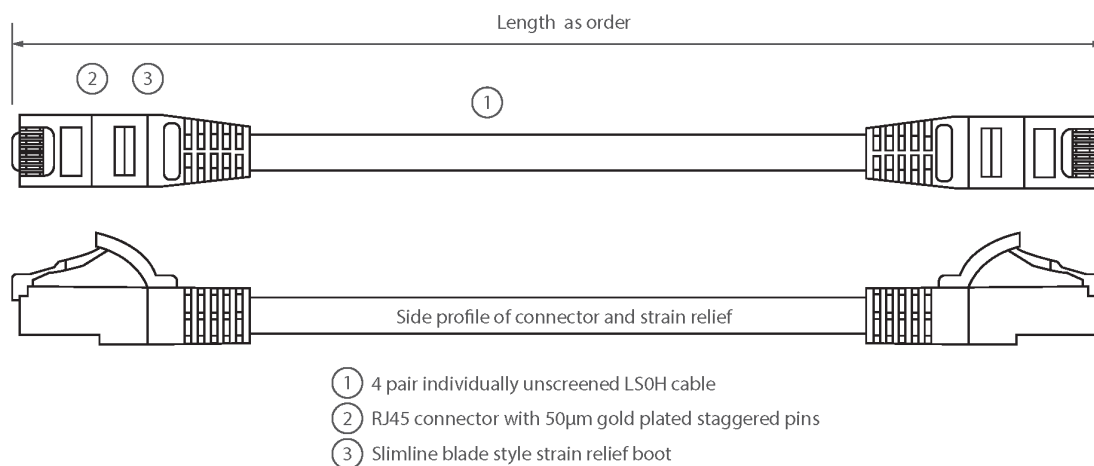

Excel Cat5e Patch Lead U/UTP Unshielded LSOH Blade Booted 8 m Green

Item Code: BB008MPLGN

Strain relief boot colour	Green
Flame retardant version	yes
Cable construction	1x4
AWG-size	24
Pin assignment	1:1

Product drawing

Standards

Applicable standard	Detail
ISO/IEC 11801-1:2017	Information technology - Generic cabling for customer premises: Part 1 General Requirements
EN 50173-1:2018	Information technology. Generic cabling systems - General requirements
ANSI/TIA 568-2.D	Balanced Twisted-Pair Telecommunications Cabling and Components Standards
IEC 61156-5:2009+AMD1:2012 CSV	Multicore and symmetrical pair/quad cables for digital communications - Part 5: Symmetrical pair/quad cables with transmission characteristics up to 1 000 MHz - Horizontal floor wiring - Sectional specification
IEC 60332-1-2:2004	Tests on electric and optical fibre cables under fire conditions. Test for vertical flame propagation for a single insulated wire or cable. Procedure for 1 kW pre-mixed flame