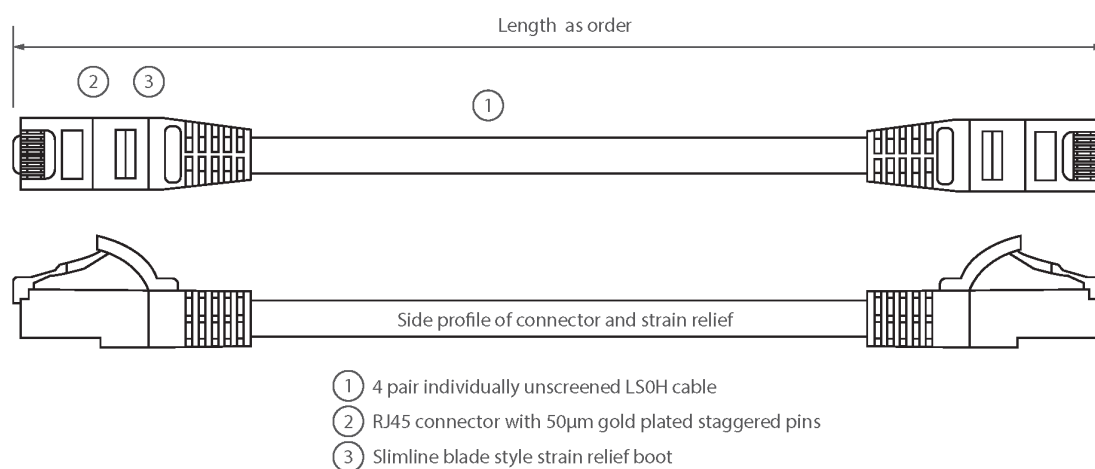

Each cable consists of 8 colour coded stranded 24AWG conductors twisted together to form 4 pairs with varying lay lengths. Cables are fitted with plastic strain relief boots, for applications that may require continuous patching or a degree of stress relief applied.

Product Specifications

Feature	Values
Cable type	U/UTP
Category	5E
Length	8 m
Type of connector connection 1	RJ45 8(8)
Type of connector connection 2	RJ45 8(8)
Outer sheath colour	Green
Strain relief boot	Moulded-on
Lockable	no
Strain relief boot colour	Green

Excel Cat5e Patch Lead U/UTP Unshielded LSOH Blade Booted 8 m Green

Item Code: BB008MPLGN

Flame retardant version	yes
Cable construction	1x4
AWG-size	24
Pin assignment	1:1

Product drawing

Standards

Applicable standard	Detail
ISO/IEC 11801-1:2017	Information technology - Generic cabling for customer premises: Part 1 General Requirements
EN 50173-1:2018	Information technology. Generic cabling systems - General requirements
ANSI/TIA 568-2.D	Balanced Twisted-Pair Telecommunications Cabling and Components Standards
IEC 61156-5:2009+AMD1:2012 CSV	Multicore and symmetrical pair/quad cables for digital communications - Part 5: Symmetrical pair/quad cables with transmission characteristics up to 1 000 MHz - Horizontal floor wiring - Sectional specification
IEC 60332-1-2:2004	Tests on electric and optical fibre cables under fire conditions. Test for vertical flame propagation for a single insulated wire or cable. Procedure for 1 kW pre-mixed flame
EN 50399:2011+A1:2016	Common test methods for cables under fire conditions.