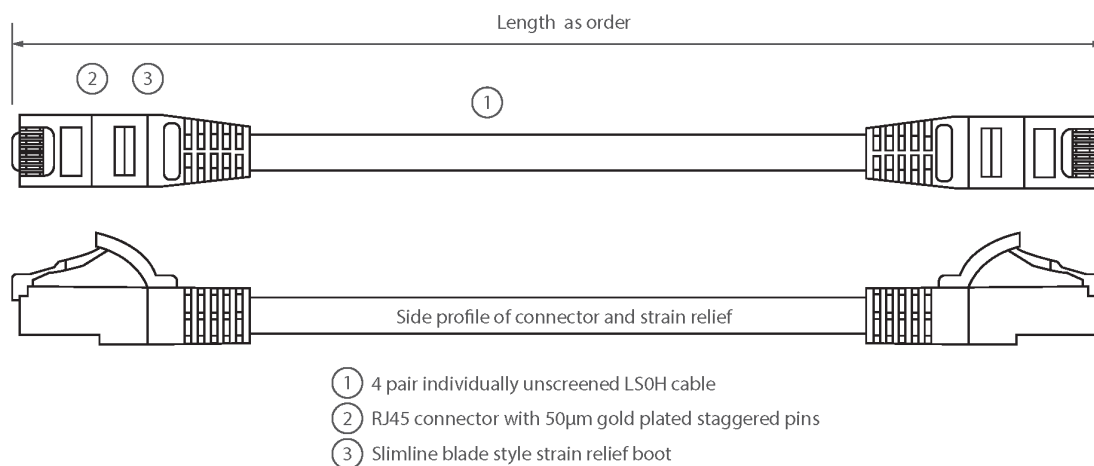

Excel Cat5e Patch Lead U/UTP Unshielded LSOH Blade Booted 8 m Red

Item Code: BB008MPLRD

excel
without compromise.

Strain relief boot colour	Red
Flame retardant version	yes
Cable construction	1x4
AWG-size	24
Pin assignment	1:1

Product drawing

Standards

Applicable standard	Detail
ISO/IEC 11801-1:2017	Information technology - Generic cabling for customer premises: Part 1 General Requirements
EN 50173-1:2018	Information technology. Generic cabling systems - General requirements
ANSI/TIA 568-2.D	Balanced Twisted-Pair Telecommunications Cabling and Components Standards
IEC 61156-5:2009+AMD1:2012 CSV	Multicore and symmetrical pair/quad cables for digital communications - Part 5: Symmetrical pair/quad cables with transmission characteristics up to 1 000 MHz - Horizontal floor wiring - Sectional specification
IEC 60332-1-2:2004	Tests on electric and optical fibre cables under fire conditions. Test for vertical flame propagation for a single insulated wire or cable. Procedure for 1 kW pre-mixed flame