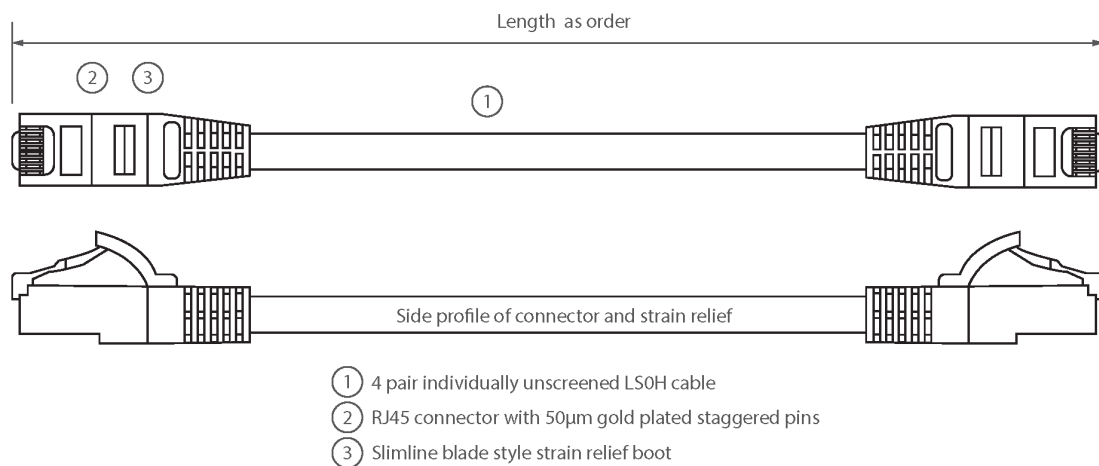

Excel Cat5e Patch Lead U/UTP Unshielded LSOH Blade Booted 9 m Grey

Part Code: BB009MPLGE

sales@excel-networking.com
excel-networking.com

Product drawing

Standards

Applicable standard	Detail
ISO/IEC 11801-1:2017	Information technology - Generic cabling for customer premises: Part 1 General Requirements
EN 50173-1:2018	Information technology. Generic cabling systems - General requirements
ANSI/TIA 568-2.D	Balanced Twisted-Pair Telecommunications Cabling and Components Standards
IEC 61156-5:2009+AMD1:2012 CSV	Multicore and symmetrical pair/quad cables for digital communications - Part 5: Symmetrical pair/quad cables with transmission characteristics up to 1 000 MHz - Horizontal floor wiring - Sectional specification
IEC 60332-1-2:2004	Tests on electric and optical fibre cables under fire conditions. Test for vertical flame propagation for a single insulated wire or cable. Procedure for 1 kW pre-mixed flame
EN 50399:2011+A1:2016	Common test methods for cables under fire conditions.