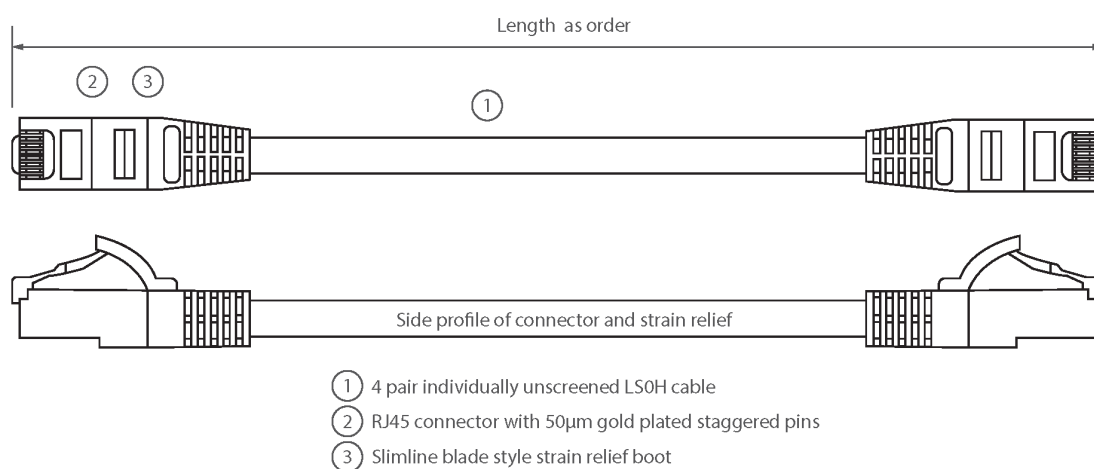

Each cable consists of 8 colour coded stranded 24AWG conductors twisted together to form 4 pairs with varying lay lengths. Cables are fitted with plastic strain relief boots, for applications that may require continuous patching or a degree of stress relief applied.

Product Specifications

Feature	Values
Cable type	U/UTP
Category	5E
Length	9 m
Type of connector connection 1	RJ45 8(8)
Type of connector connection 2	RJ45 8(8)
Outer sheath colour	Grey
Strain relief boot	Moulded-on
Lockable	no
Strain relief boot colour	Grey

Excel Cat5e Patch Lead U/UTP Unshielded LSOH Blade Booted 9 m Grey

Item Code: BB009MPLGE

Flame retardant version	yes
Cable construction	1x4
AWG-size	24
Pin assignment	1:1

Product drawing

Standards

Applicable standard	Detail
ISO/IEC 11801-1:2017	Information technology - Generic cabling for customer premises: Part 1 General Requirements
EN 50173-1:2018	Information technology. Generic cabling systems - General requirements
ANSI/TIA 568-2.D	Balanced Twisted-Pair Telecommunications Cabling and Components Standards
IEC 61156-5:2009+AMD1:2012 CSV	Multicore and symmetrical pair/quad cables for digital communications - Part 5: Symmetrical pair/quad cables with transmission characteristics up to 1 000 MHz - Horizontal floor wiring - Sectional specification
IEC 60332-1-2:2004	Tests on electric and optical fibre cables under fire conditions. Test for vertical flame propagation for a single insulated wire or cable. Procedure for 1 kW pre-mixed flame
EN 50399:2011+A1:2016	Common test methods for cables under fire conditions.