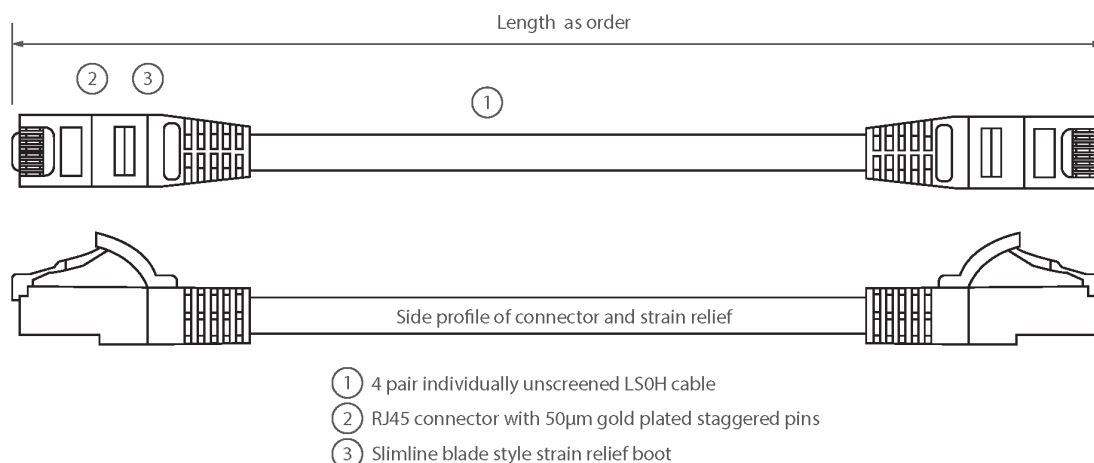

Excel Cat5e Patch Lead U/UTP Unshielded LSOH Blade Booted 10 m Grey

Item Code: BB010MPLGE

excel
without compromise.

Strain relief boot colour	Grey
Flame retardant version	yes
Cable construction	1x4
AWG-size	24
Pin assignment	1:1

Product drawing

Standards

Applicable standard	Detail
ISO/IEC 11801-1:2017	Information technology - Generic cabling for customer premises: Part 1 General Requirements
EN 50173-1:2018	Information technology. Generic cabling systems - General requirements
ANSI/TIA 568-2.D	Balanced Twisted-Pair Telecommunications Cabling and Components Standards
IEC 61156-5:2009+AMD1:2012 CSV	Multicore and symmetrical pair/quad cables for digital communications - Part 5: Symmetrical pair/quad cables with transmission characteristics up to 1 000 MHz - Horizontal floor wiring - Sectional specification
IEC 60332-1-2:2004	Tests on electric and optical fibre cables under fire conditions. Test for vertical flame propagation for a single insulated wire or cable. Procedure for 1 kW pre-mixed flame