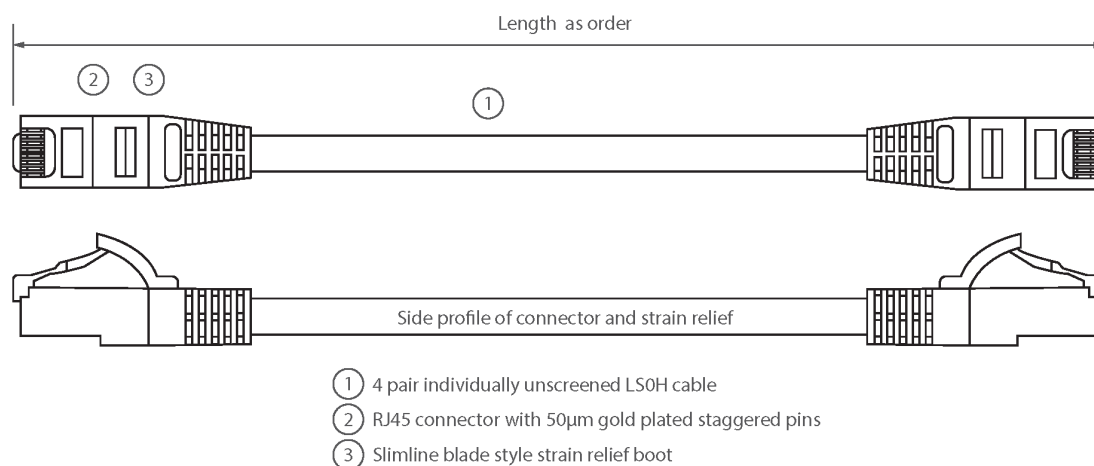

Each cable consists of 8 colour coded stranded 24AWG conductors twisted together to form 4 pairs with varying lay lengths. Cables are fitted with plastic strain relief boots, for applications that may require continuous patching or a degree of stress relief applied.

Product Specifications

Feature	Values
Cable type	U/UTP
Category	5E
Length	10 m
Type of connector connection 1	RJ45 8(8)
Type of connector connection 2	RJ45 8(8)
Outer sheath colour	Grey
Strain relief boot	Moulded-on
Lockable	no
Strain relief boot colour	Grey
Flame retardant version	yes
Halogen free	yes

Excel Cat5e Patch Lead U/UTP Unshielded LSOH Blade Booted 10m Grey

Item Code: BB010MPLGE

excel
without compromise.

Cable construction	1x4
AWG-size	24
Pin assignment	1:1

Product drawing

Standards

Applicable standard	Detail
ISO/IEC 11801-1:2017	Information technology - Generic cabling for customer premises: Part 1 General Requirements
EN 50173-1:2018	Information technology. Generic cabling systems - General requirements
ANSI/TIA 568-2.D	Balanced Twisted-Pair Telecommunications Cabling and Components Standards
IEC 61156-5:2009+AMD1:2012 CSV	Multicore and symmetrical pair/quad cables for digital communications - Part 5: Symmetrical pair/quad cables with transmission characteristics up to 1 000 MHz - Horizontal floor wiring - Sectional specification
IEC 60332-1-2:2004	Tests on electric and optical fibre cables under fire conditions. Test for vertical flame propagation for a single insulated wire or cable. Procedure for 1 kW pre-mixed flame
EN 50399:2011+A1:2016	Common test methods for cables under fire conditions. Heat release and smoke production measurement on cables during flame spread test. Test apparatus,