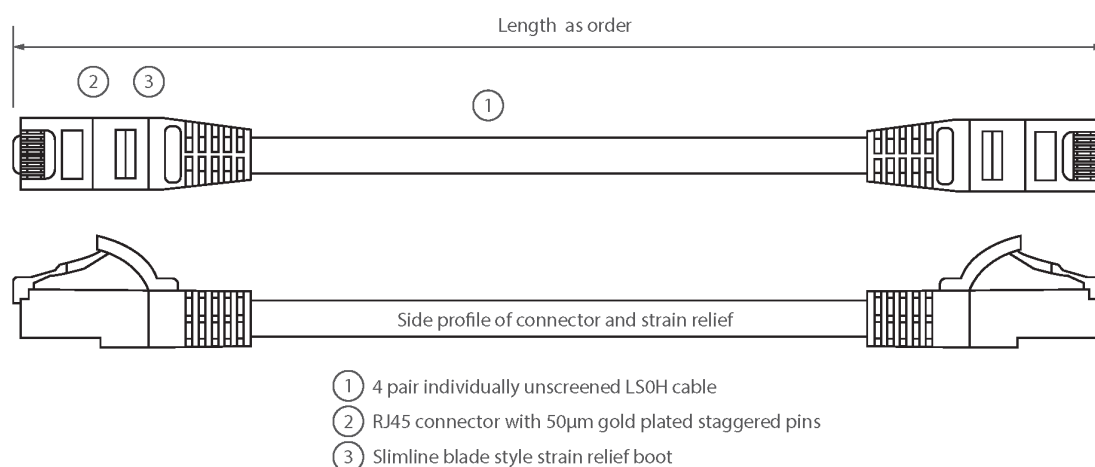

## Product Overview

Excel Category 5e U/UTP Patch Leads are manufactured and tested to ISO11801 Category 5e and EIA/TIA 568 standards.

Each cable consists of 8 colour coded stranded 24AWG conductors twisted together to form 4 pairs with varying lay lengths. Cables are fitted with plastic strain relief boots, for applications that may require continuous patching or a degree of stress relief applied.

## Product Specifications

Feature	Values
Cable type	U/UTP
Category	5E
Length	10 m
Type of connector connection 1	RJ45 8(8)
Type of connector connection 2	RJ45 8(8)
Outer sheath colour	Green
Strain relief boot	Moulded-on
Lockable	no
Strain relief boot colour	Green

## Product drawing