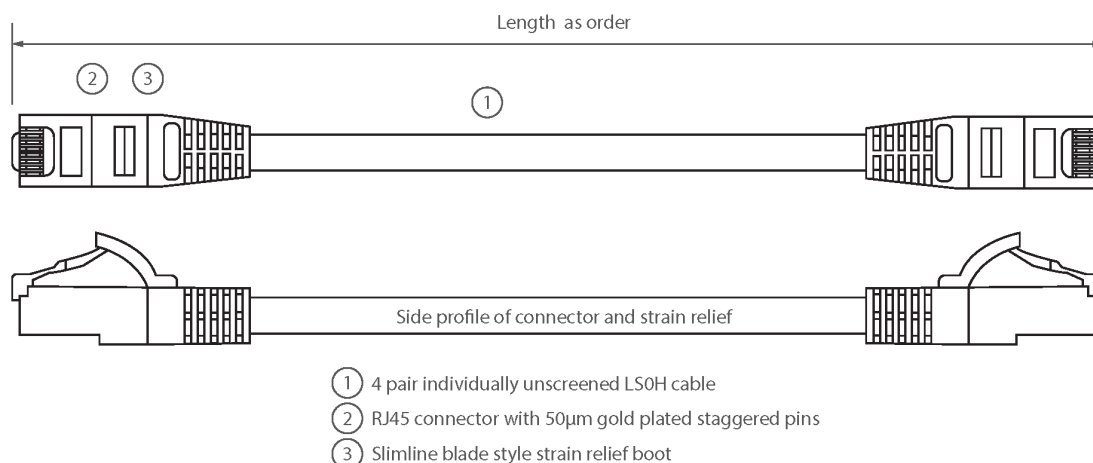

## Product Overview

Excel Category 5e U/UTP Patch Leads are manufactured and tested to ISO11801 Category 5e and EIA/TIA 568 standards.

Each cable consists of 8 colour coded stranded 24AWG conductors twisted together to form 4 pairs with varying lay lengths. Cables are fitted with plastic strain relief boots, for applications that may require continuous patching or a degree of stress relief applied.

## Product Specifications

Feature	Values
Cable type	U/UTP
Category	5E
Length	10 m
Type of connector connection 1	RJ45 8(8)
Type of connector connection 2	RJ45 8(8)
Outer sheath colour	Orange
Strain relief boot	Moulded-on
Lockable	no

# Excel Cat5e Patch Lead U/UTP Unshielded LSOH Blade Booted 10 m Orange

Item Code: BB010MPLOR

**excel**  
without compromise.

Strain relief boot colour	Orange
Flame retardant version	yes
Cable construction	1x4
AWG-size	24
Pin assignment	1:1

## Product drawing