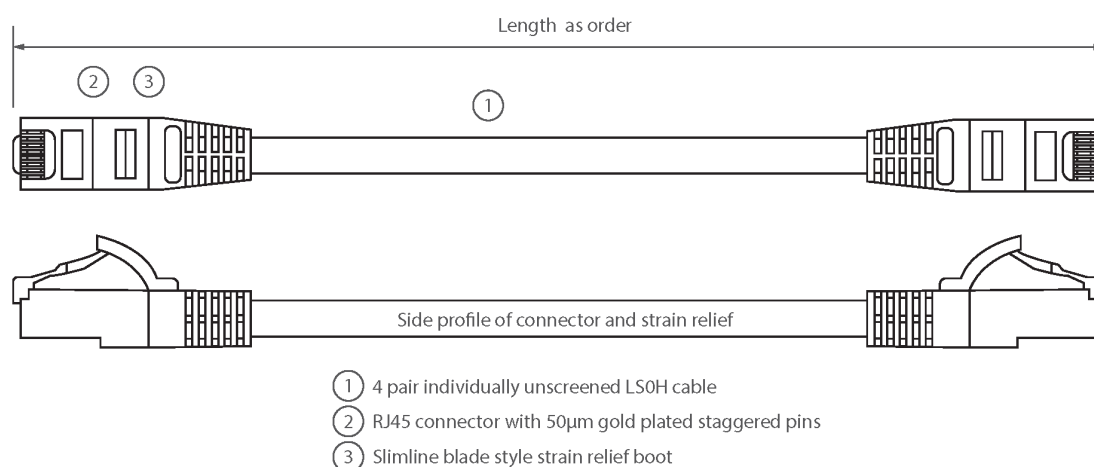

## Product Overview

Excel Category 5e U/UTP Patch Leads are manufactured and tested to ISO11801 Category 5e and EIA/TIA 568 standards.

Each cable consists of 8 colour coded stranded 24AWG conductors twisted together to form 4 pairs with varying lay lengths. Cables are fitted with plastic strain relief boots, for applications that may require continuous patching or a degree of stress relief applied.

## Product Specifications

Feature	Values
Cable type	U/UTP
Category	5E
Length	10 m
Type of connector connection 1	RJ45 8(8)
Type of connector connection 2	RJ45 8(8)
Outer sheath colour	Pink
Strain relief boot	Moulded-on
Lockable	no
Strain relief boot colour	Pink

# Excel Cat5e Patch Lead U/UTP Unshielded LSOH Blade Booted 10 m Pink

Item Code: BB010MPLPK

Flame retardant version	yes
Cable construction	1x4
AWG-size	24
Pin assignment	1:1

## Product drawing