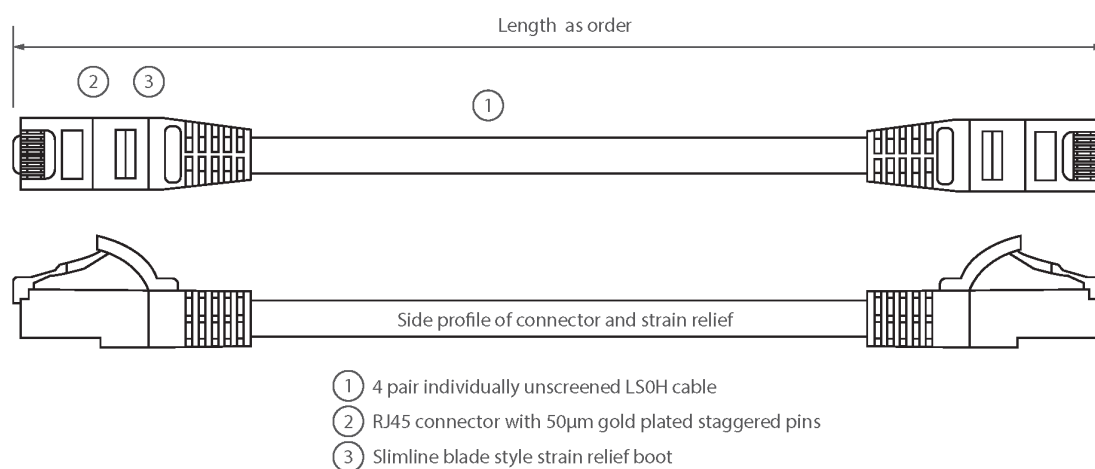

Each cable consists of 8 colour coded stranded 24AWG conductors twisted together to form 4 pairs with varying lay lengths. Cables are fitted with plastic strain relief boots, for applications that may require continuous patching or a degree of stress relief applied.

Product Specifications

Feature	Values
Cable type	U/UTP
Category	5E
Length	10 m
Type of connector connection 1	RJ45 8(8)
Type of connector connection 2	RJ45 8(8)
Outer sheath colour	Pink
Strain relief boot	Moulded-on
Lockable	no
Strain relief boot colour	Pink

Excel Cat5e Patch Lead U/UTP Unshielded LSOH Blade Booted 10 m Pink

Item Code: BB010MPLPK

Flame retardant version	yes
Cable construction	1x4
AWG-size	24
Pin assignment	1:1

Product drawing

Standards

Applicable standard	Detail
ISO/IEC 11801-1:2017	Information technology - Generic cabling for customer premises: Part 1 General Requirements
EN 50173-1:2018	Information technology. Generic cabling systems - General requirements
ANSI/TIA 568-2.D	Balanced Twisted-Pair Telecommunications Cabling and Components Standards
IEC 61156-5:2009+AMD1:2012 CSV	Multicore and symmetrical pair/quad cables for digital communications - Part 5: Symmetrical pair/quad cables with transmission characteristics up to 1 000 MHz - Horizontal floor wiring - Sectional specification
IEC 60332-1-2:2004	Tests on electric and optical fibre cables under fire conditions. Test for vertical flame propagation for a single insulated wire or cable. Procedure for 1 kW pre-mixed flame
EN 50399:2011+A1:2016	Common test methods for cables under fire conditions.