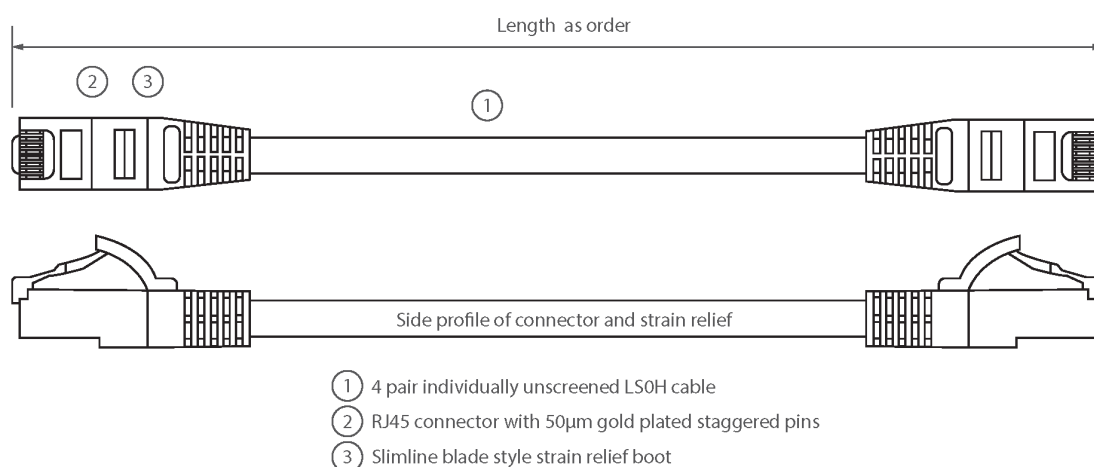

## Product Overview

Excel Category 5e U/UTP Patch Leads are manufactured and tested to ISO11801 Category 5e and EIA/TIA 568 standards.

Each cable consists of 8 colour coded stranded 24AWG conductors twisted together to form 4 pairs with varying lay lengths. Cables are fitted with plastic strain relief boots, for applications that may require continuous patching or a degree of stress relief applied.

## Product Specifications

Feature	Values
Cable type	U/UTP
Category	5E
Length	10 m
Type of connector connection 1	RJ45 8(8)
Type of connector connection 2	RJ45 8(8)
Outer sheath colour	Red
Strain relief boot	Moulded-on
Lockable	no
Strain relief boot colour	Red

## Product drawing