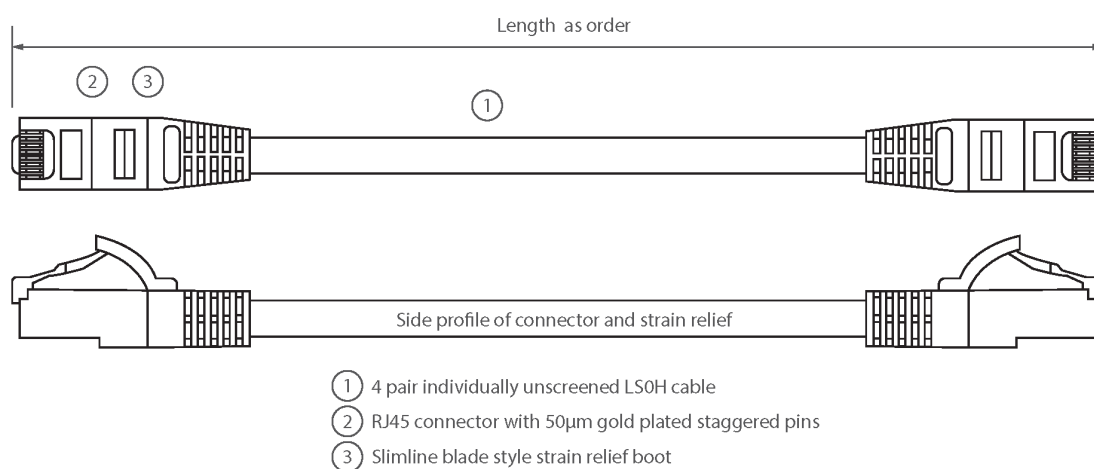

Excel Cat5e Patch Lead U/UTP Unshielded LSOH Blade Booted 10 m Violet

Item Code: BB010MPLVT

Flame retardant version	yes
Cable construction	1x4
AWG-size	24
Pin assignment	1:1

Product drawing

Standards

Applicable standard	Detail
ISO/IEC 11801-1:2017	Information technology - Generic cabling for customer premises: Part 1 General Requirements
EN 50173-1:2018	Information technology. Generic cabling systems - General requirements
ANSI/TIA 568-2.D	Balanced Twisted-Pair Telecommunications Cabling and Components Standards
IEC 61156-5:2009+AMD1:2012 CSV	Multicore and symmetrical pair/quad cables for digital communications - Part 5: Symmetrical pair/quad cables with transmission characteristics up to 1 000 MHz - Horizontal floor wiring - Sectional specification
IEC 60332-1-2:2004	Tests on electric and optical fibre cables under fire conditions. Test for vertical flame propagation for a single insulated wire or cable. Procedure for 1 kW pre-mixed flame
EN 50399:2011+A1:2016	Common test methods for cables under fire conditions.