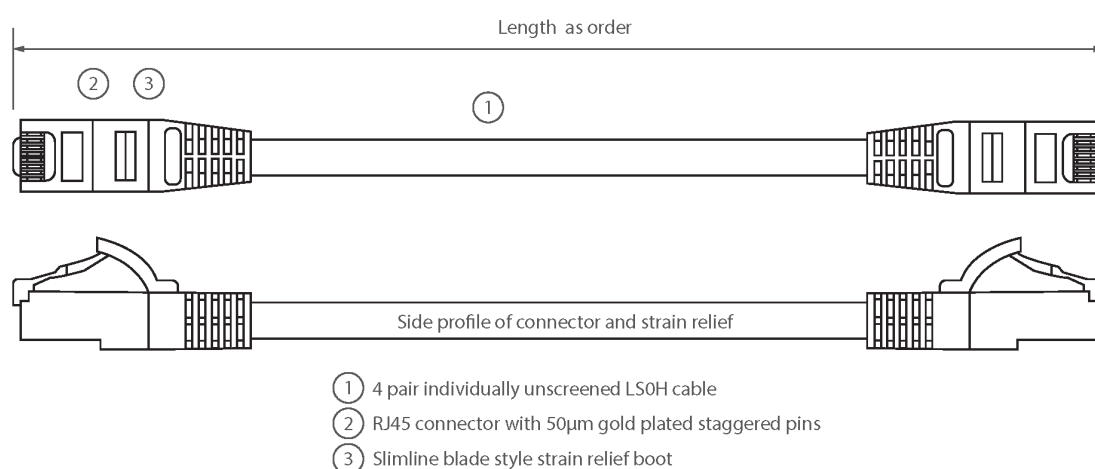

✘ Blade style 'slimline' moulded strain relief boot with clip protector

✘ LSOH outer sheath

✘ CIBSE TM65 Embodied Carbon: 1.686 kg CO2e

Product Overview

Excel Category 5e U/UTP Patch Leads are manufactured and tested to ISO11801 Category 5e and EIA/TIA 568 standards.

Each cable consists of 8 colour coded stranded 24AWG conductors twisted together to form 4 pairs with varying lay lengths. Cables are fitted with plastic strain relief boots, for applications that may require continuous patching or a degree of stress relief applied.

Product Specifications

Feature	Values
Cable type	U/UTP
Category	5E
Length	10 m
Type of connector connection 1	RJ45 8(8)
Type of connector connection 2	RJ45 8(8)
Outer sheath colour	White
Strain relief boot	Moulded-on
Lockable	no
Strain relief boot colour	White

Excel Cat5e Patch Lead U/UTP Unshielded LSOH Blade Booted 10 m White

Item Code: BB010MPLWT

excel
without compromise.

Flame retardant version	yes
Cable construction	1x4
AWG-size	24
Pin assignment	1:1

Product drawing