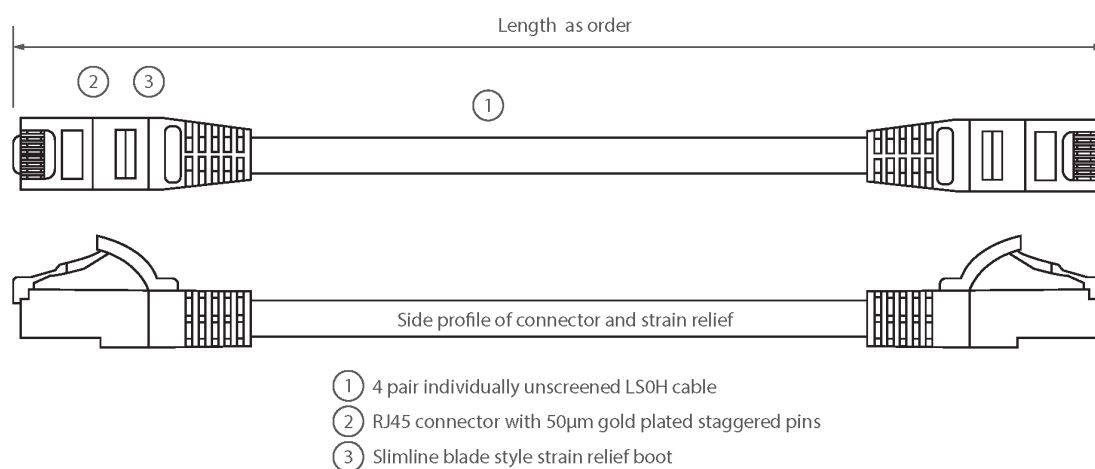

## Product Overview

Excel Category 5e U/UTP Patch Leads are manufactured and tested to ISO11801 Category 5e and EIA/TIA 568 standards.

Each cable consists of 8 colour coded stranded 24AWG conductors twisted together to form 4 pairs with varying lay lengths. Cables are fitted with plastic strain relief boots, for applications that may require continuous patching or a degree of stress relief applied.

## Product Specifications

Feature	Values
Cable type	U/UTP
Category	5E
Length	1.5 m
Type of connector connection 1	RJ45 8(8)
Type of connector connection 2	RJ45 8(8)
Outer sheath colour	Grey
Strain relief boot	Moulded-on
Lockable	no
Strain relief boot colour	Grey

## Product drawing