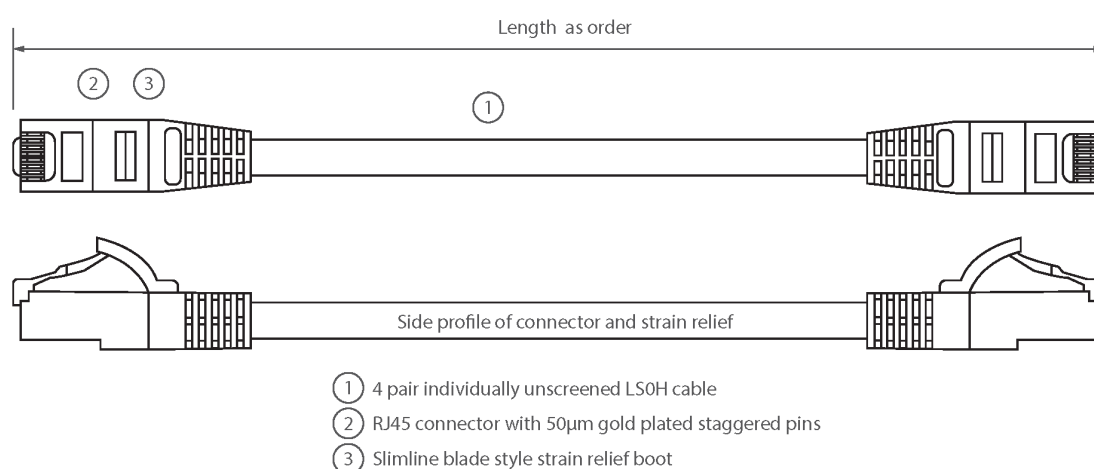

Each cable consists of 8 colour coded stranded 24AWG conductors twisted together to form 4 pairs with varying lay lengths. Cables are fitted with plastic strain relief boots, for applications that may require continuous patching or a degree of stress relief applied.

Product Specifications

Feature	Values
Cable type	U/UTP
Category	5E
Length	1.5 m
Type of connector connection 1	RJ45 8(8)
Type of connector connection 2	RJ45 8(8)
Outer sheath colour	Grey
Strain relief boot	Moulded-on
Lockable	no
Strain relief boot colour	Grey

Excel Cat5e Patch Lead U/UTP Unshielded LSOH Blade Booted 1.5 m Grey

Item Code: BB015MPLGE

Flame retardant version	yes
Cable construction	1x4
AWG-size	24
Pin assignment	1:1

Product drawing

Standards

Applicable standard	Detail
ISO/IEC 11801-1:2017	Information technology - Generic cabling for customer premises: Part 1 General Requirements
EN 50173-1:2018	Information technology. Generic cabling systems - General requirements
ANSI/TIA 568-2.D	Balanced Twisted-Pair Telecommunications Cabling and Components Standards
IEC 61156-5:2009+AMD1:2012 CSV	Multicore and symmetrical pair/quad cables for digital communications - Part 5: Symmetrical pair/quad cables with transmission characteristics up to 1 000 MHz - Horizontal floor wiring - Sectional specification
IEC 60332-1-2:2004	Tests on electric and optical fibre cables under fire conditions. Test for vertical flame propagation for a single insulated wire or cable. Procedure for 1 kW pre-mixed flame
EN 50399:2011+A1:2016	Common test methods for cables under fire conditions.