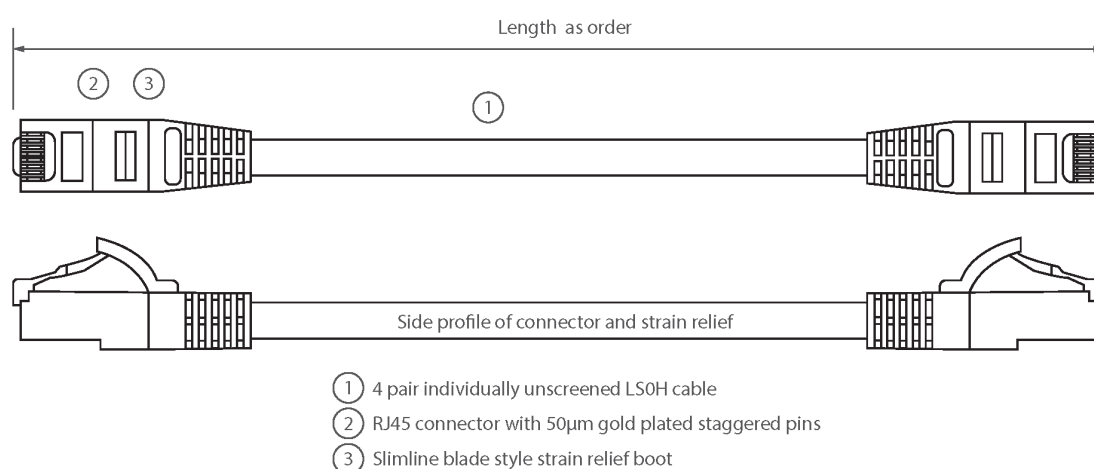

## Product Overview

Excel Category 5e U/UTP Patch Leads are manufactured and tested to ISO11801 Category 5e and EIA/TIA 568 standards.

Each cable consists of 8 colour coded stranded 24AWG conductors twisted together to form 4 pairs with varying lay lengths. Cables are fitted with plastic strain relief boots, for applications that may require continuous patching or a degree of stress relief applied.

## Product Specifications

Feature	Values
Cable type	U/UTP
Category	5E
Length	1.5 m
Type of connector connection 1	RJ45 8(8)
Type of connector connection 2	RJ45 8(8)
Outer sheath colour	Orange
Strain relief boot	Moulded-on
Lockable	no
Strain relief boot colour	Orange

## Product drawing