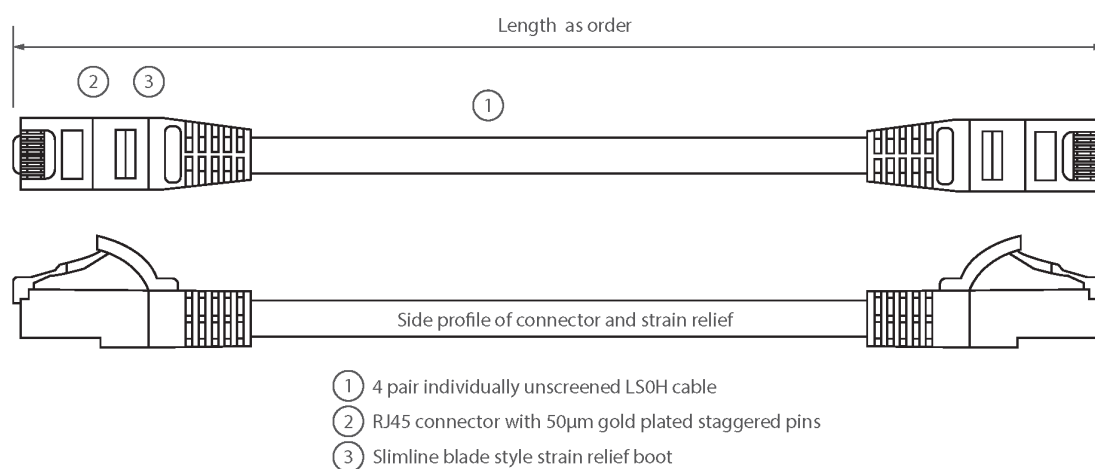

Each cable consists of 8 colour coded stranded 24AWG conductors twisted together to form 4 pairs with varying lay lengths. Cables are fitted with plastic strain relief boots, for applications that may require continuous patching or a degree of stress relief applied.

Product Specifications

Feature	Values
Cable type	U/UTP
Category	5E
Length	1.5 m
Type of connector connection 1	RJ45 8(8)
Type of connector connection 2	RJ45 8(8)
Outer sheath colour	Violet
Strain relief boot	Moulded-on
Lockable	no
Strain relief boot colour	Violet

Excel Cat5e Patch Lead U/UTP Unshielded LSOH Blade Booted 1.5 m Violet

Item Code: BB015MPLVT

Flame retardant version	yes
Cable construction	1x4
AWG-size	24
Pin assignment	1:1

Product drawing

Standards

Applicable standard	Detail
ISO/IEC 11801-1:2017	Information technology - Generic cabling for customer premises: Part 1 General Requirements
EN 50173-1:2018	Information technology. Generic cabling systems - General requirements
ANSI/TIA 568-2.D	Balanced Twisted-Pair Telecommunications Cabling and Components Standards
IEC 61156-5:2009+AMD1:2012 CSV	Multicore and symmetrical pair/quad cables for digital communications - Part 5: Symmetrical pair/quad cables with transmission characteristics up to 1 000 MHz - Horizontal floor wiring - Sectional specification
IEC 60332-1-2:2004	Tests on electric and optical fibre cables under fire conditions. Test for vertical flame propagation for a single insulated wire or cable. Procedure for 1 kW pre-mixed flame
EN 50399:2011+A1:2016	Common test methods for cables under fire conditions.