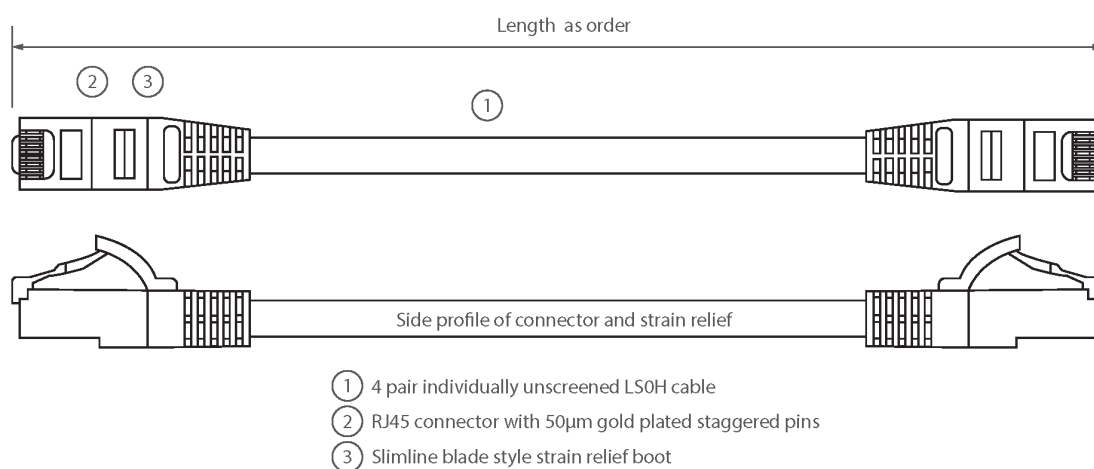

## Product Overview

Excel Category 5e U/UTP Patch Leads are manufactured and tested to ISO11801 Category 5e and EIA/TIA 568 standards.

Each cable consists of 8 colour coded stranded 24AWG conductors twisted together to form 4 pairs with varying lay lengths. Cables are fitted with plastic strain relief boots, for applications that may require continuous patching or a degree of stress relief applied.

## Product Specifications

Feature	Values
Cable type	U/UTP
Category	5E
Length	15 m
Type of connector connection 1	RJ45 8(8)
Type of connector connection 2	RJ45 8(8)
Outer sheath colour	Black
Strain relief boot	Moulded-on
Lockable	no
Strain relief boot colour	Black

## Product drawing