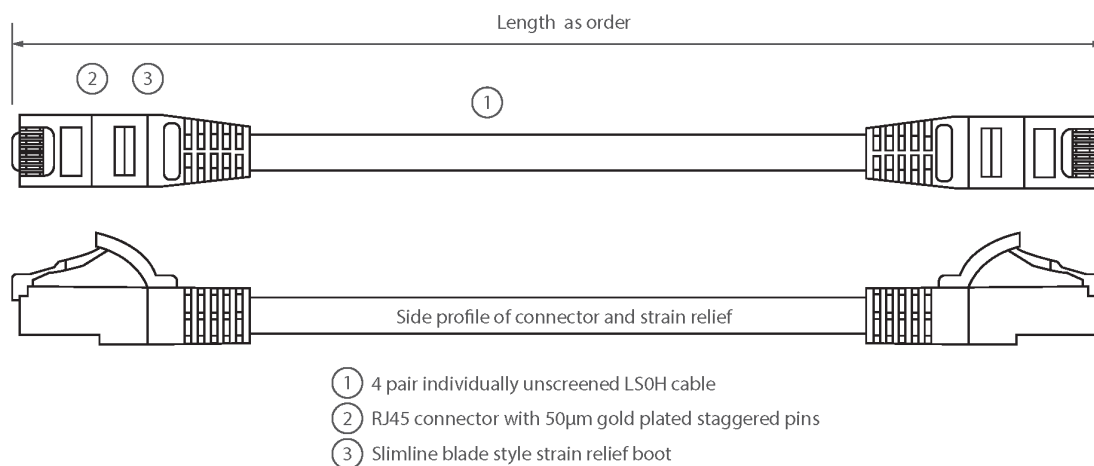

Excel Cat5e Patch Lead U/UTP Unshielded LSOH Blade Booted 15 m Black

Item Code: BB150MPLBK

excel
without compromise.

Strain relief boot colour	Black
Flame retardant version	yes
Cable construction	1x4
AWG-size	24
Pin assignment	1:1

Product drawing

Standards

Applicable standard	Detail
ISO/IEC 11801-1:2017	Information technology - Generic cabling for customer premises: Part 1 General Requirements
EN 50173-1:2018	Information technology. Generic cabling systems - General requirements
ANSI/TIA 568-2.D	Balanced Twisted-Pair Telecommunications Cabling and Components Standards
IEC 61156-5:2009+AMD1:2012 CSV	Multicore and symmetrical pair/quad cables for digital communications - Part 5: Symmetrical pair/quad cables with transmission characteristics up to 1 000 MHz - Horizontal floor wiring - Sectional specification
IEC 60332-1-2:2004	Tests on electric and optical fibre cables under fire conditions. Test for vertical flame propagation for a single insulated wire or cable. Procedure for 1 kW pre-mixed flame