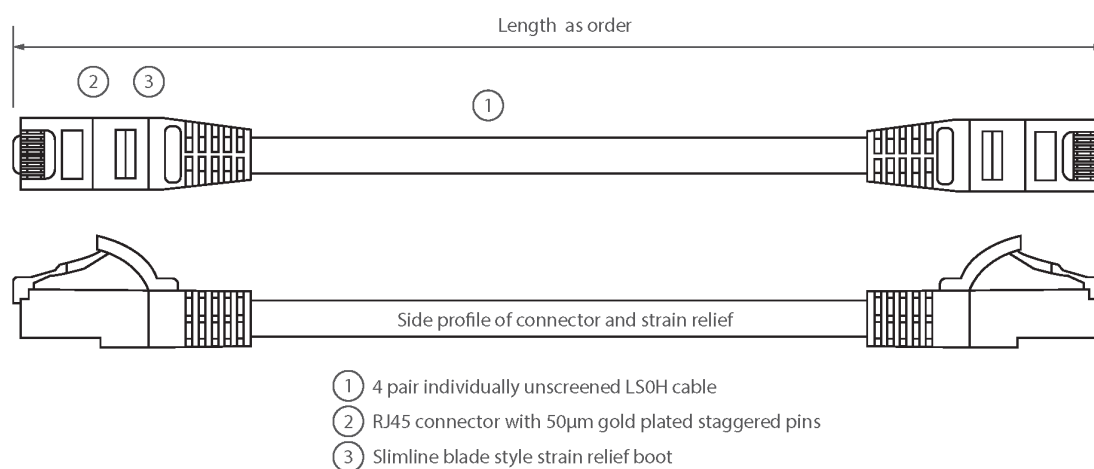

Each cable consists of 8 colour coded stranded 24AWG conductors twisted together to form 4 pairs with varying lay lengths. Cables are fitted with plastic strain relief boots, for applications that may require continuous patching or a degree of stress relief applied.

Product Specifications

Feature	Values
Cable type	U/UTP
Category	5E
Length	15 m
Type of connector connection 1	RJ45 8(8)
Type of connector connection 2	RJ45 8(8)
Outer sheath colour	Black
Strain relief boot	Moulded-on
Lockable	no
Strain relief boot colour	Black

Excel Cat5e Patch Lead U/UTP Unshielded LSOH Blade Booted 15 m Black

Item Code: BB150MPLBK

Flame retardant version	yes
Cable construction	1x4
AWG-size	24
Pin assignment	1:1

Product drawing

Standards

Applicable standard	Detail
ISO/IEC 11801-1:2017	Information technology - Generic cabling for customer premises: Part 1 General Requirements
EN 50173-1:2018	Information technology. Generic cabling systems - General requirements
ANSI/TIA 568-2.D	Balanced Twisted-Pair Telecommunications Cabling and Components Standards
IEC 61156-5:2009+AMD1:2012 CSV	Multicore and symmetrical pair/quad cables for digital communications - Part 5: Symmetrical pair/quad cables with transmission characteristics up to 1 000 MHz - Horizontal floor wiring - Sectional specification
IEC 60332-1-2:2004	Tests on electric and optical fibre cables under fire conditions. Test for vertical flame propagation for a single insulated wire or cable. Procedure for 1 kW pre-mixed flame
EN 50399:2011+A1:2016	Common test methods for cables under fire conditions.