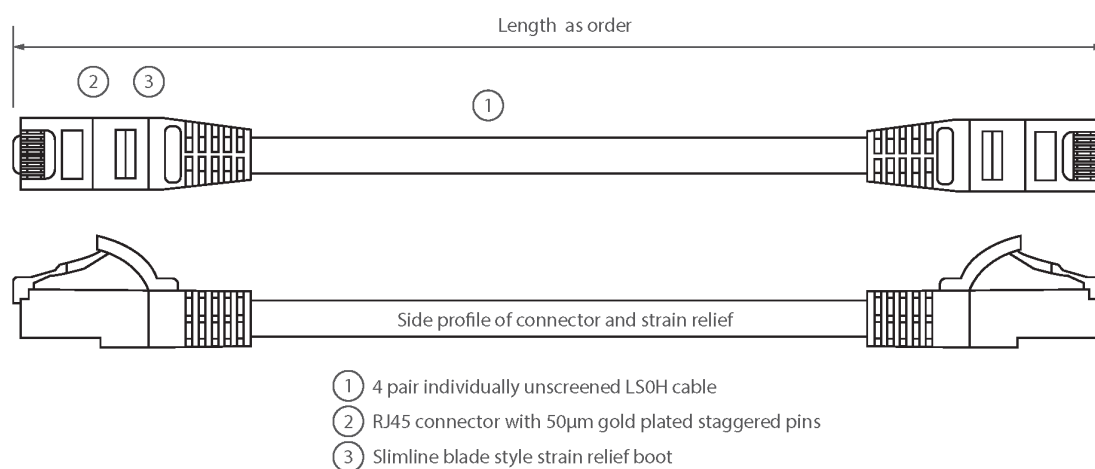

## Product Overview

Excel Category 5e U/UTP Patch Leads are manufactured and tested to ISO11801 Category 5e and EIA/TIA 568 standards.

Each cable consists of 8 colour coded stranded 24AWG conductors twisted together to form 4 pairs with varying lay lengths. Cables are fitted with plastic strain relief boots, for applications that may require continuous patching or a degree of stress relief applied.

## Product Specifications

Feature	Values
Cable type	U/UTP
Category	5E
Length	15 m
Type of connector connection 1	RJ45 8(8)
Type of connector connection 2	RJ45 8(8)
Outer sheath colour	Blue
Strain relief boot	Moulded-on
Lockable	no
Strain relief boot colour	Blue

# Excel Cat5e Patch Lead U/UTP Unshielded LSOH Blade Booted 15 m Blue

Item Code: BB150MPLBU

Flame retardant version	yes
Cable construction	1x4
AWG-size	24
Pin assignment	1:1

## Product drawing