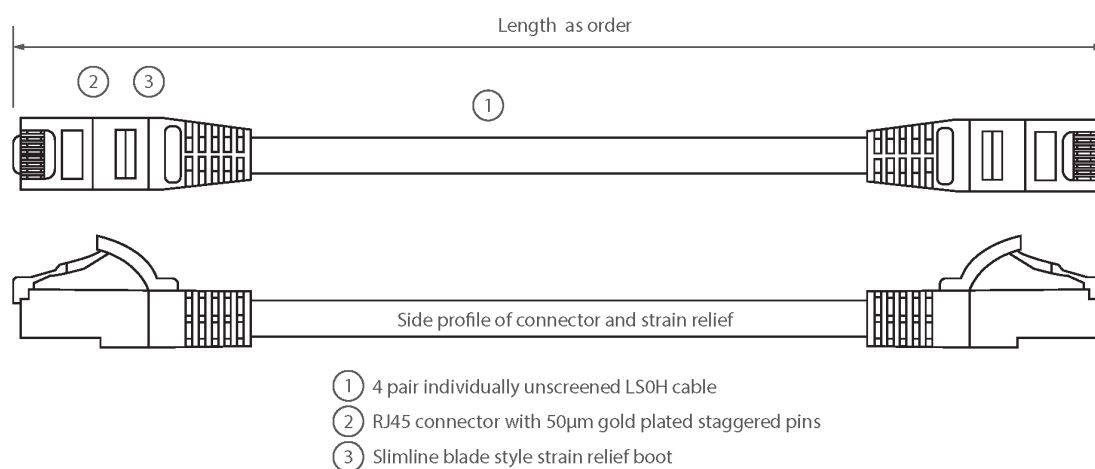

Each cable consists of 8 colour coded stranded 24AWG conductors twisted together to form 4 pairs with varying lay lengths. Cables are fitted with plastic strain relief boots, for applications that may require continuous patching or a degree of stress relief applied.

Product Specifications

Feature	Values
Cable type	U/UTP
Category	5E
Length	15 m
Type of connector connection 1	RJ45 8(8)
Type of connector connection 2	RJ45 8(8)
Outer sheath colour	Grey
Strain relief boot	Moulded-on
Lockable	no
Strain relief boot colour	Grey

Excel Cat5e Patch Lead U/UTP Unshielded LSOH Blade Booted 15 m Grey

Item Code: BB150MPLGE

Flame retardant version	yes
Cable construction	1x4
AWG-size	24
Pin assignment	1:1

Product drawing

Standards

Applicable standard	Detail
ISO/IEC 11801-1:2017	Information technology - Generic cabling for customer premises: Part 1 General Requirements
EN 50173-1:2018	Information technology. Generic cabling systems - General requirements
ANSI/TIA 568-2.D	Balanced Twisted-Pair Telecommunications Cabling and Components Standards
IEC 61156-5:2009+AMD1:2012 CSV	Multicore and symmetrical pair/quad cables for digital communications - Part 5: Symmetrical pair/quad cables with transmission characteristics up to 1 000 MHz - Horizontal floor wiring - Sectional specification
IEC 60332-1-2:2004	Tests on electric and optical fibre cables under fire conditions. Test for vertical flame propagation for a single insulated wire or cable. Procedure for 1 kW pre-mixed flame
EN 50399:2011+A1:2016	Common test methods for cables under fire conditions.