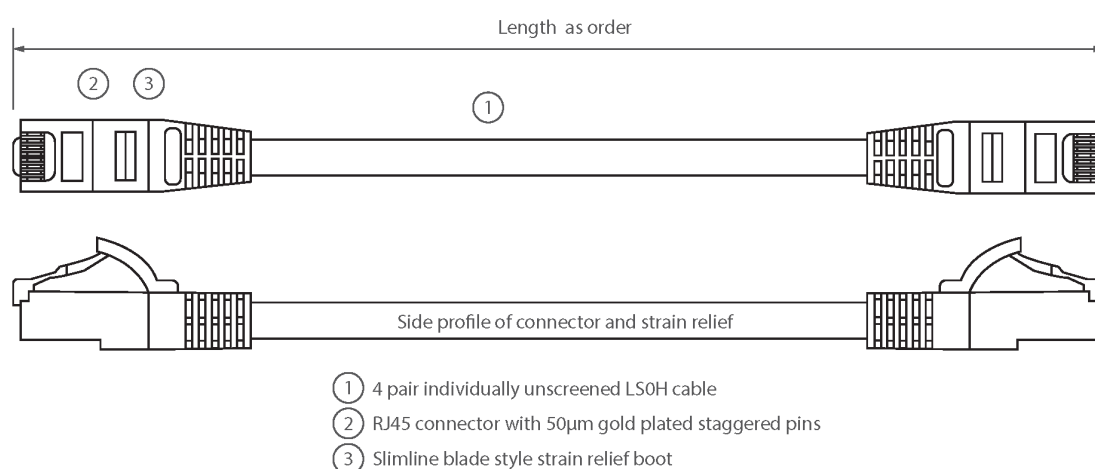

Each cable consists of 8 colour coded stranded 24AWG conductors twisted together to form 4 pairs with varying lay lengths. Cables are fitted with plastic strain relief boots, for applications that may require continuous patching or a degree of stress relief applied.

Product Specifications

Feature	Values
Cable type	U/UTP
Category	5E
Length	15 m
Type of connector connection 1	RJ45 8(8)
Type of connector connection 2	RJ45 8(8)
Outer sheath colour	Grey
Strain relief boot	Moulded-on
Lockable	no
Strain relief boot colour	Grey

Excel Cat5e Patch Lead U/UTP Unshielded LSOH Blade Booted 15 m Grey

Item Code: BB150MPLGE

Flame retardant version	yes
Cable construction	1x4
AWG-size	24
Pin assignment	1:1

Product drawing

Standards

Applicable standard	Detail
ISO/IEC 11801-1:2017	Information technology - Generic cabling for customer premises: Part 1 General Requirements
EN 50173-1:2018	Information technology. Generic cabling systems - General requirements
ANSI/TIA 568-2.D	Balanced Twisted-Pair Telecommunications Cabling and Components Standards
IEC 61156-5:2009+AMD1:2012 CSV	Multicore and symmetrical pair/quad cables for digital communications - Part 5: Symmetrical pair/quad cables with transmission characteristics up to 1 000 MHz - Horizontal floor wiring - Sectional specification
IEC 60332-1-2:2004	Tests on electric and optical fibre cables under fire conditions. Test for vertical flame propagation for a single insulated wire or cable. Procedure for 1 kW pre-mixed flame
EN 50399:2011+A1:2016	Common test methods for cables under fire conditions.