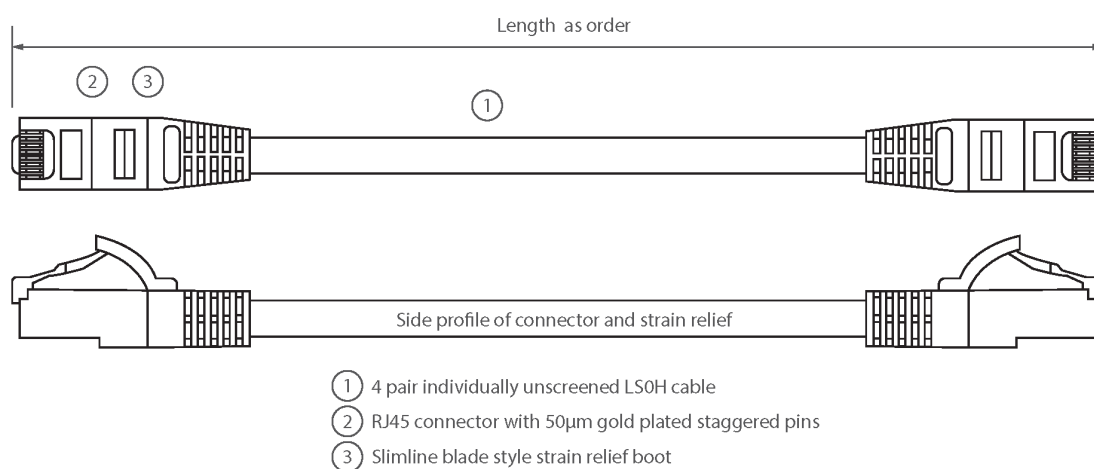

Each cable consists of 8 colour coded stranded 24AWG conductors twisted together to form 4 pairs with varying lay lengths. Cables are fitted with plastic strain relief boots, for applications that may require continuous patching or a degree of stress relief applied.

Product Specifications

Feature	Values
Cable type	U/UTP
Category	5E
Length	15 m
Type of connector connection 1	RJ45 8(8)
Type of connector connection 2	RJ45 8(8)
Outer sheath colour	Green
Strain relief boot	Moulded-on
Lockable	no
Strain relief boot colour	Green

Excel Cat5e Patch Lead U/UTP Unshielded LSOH Blade Booted 15 m Green

Item Code: BB150MPLGN

Flame retardant version	yes
Cable construction	1x4
AWG-size	24
Pin assignment	1:1

Product drawing

Standards

Applicable standard	Detail
ISO/IEC 11801-1:2017	Information technology - Generic cabling for customer premises: Part 1 General Requirements
EN 50173-1:2018	Information technology. Generic cabling systems - General requirements
ANSI/TIA 568-2.D	Balanced Twisted-Pair Telecommunications Cabling and Components Standards
IEC 61156-5:2009+AMD1:2012 CSV	Multicore and symmetrical pair/quad cables for digital communications - Part 5: Symmetrical pair/quad cables with transmission characteristics up to 1 000 MHz - Horizontal floor wiring - Sectional specification
IEC 60332-1-2:2004	Tests on electric and optical fibre cables under fire conditions. Test for vertical flame propagation for a single insulated wire or cable. Procedure for 1 kW pre-mixed flame
EN 50399:2011+A1:2016	Common test methods for cables under fire conditions.