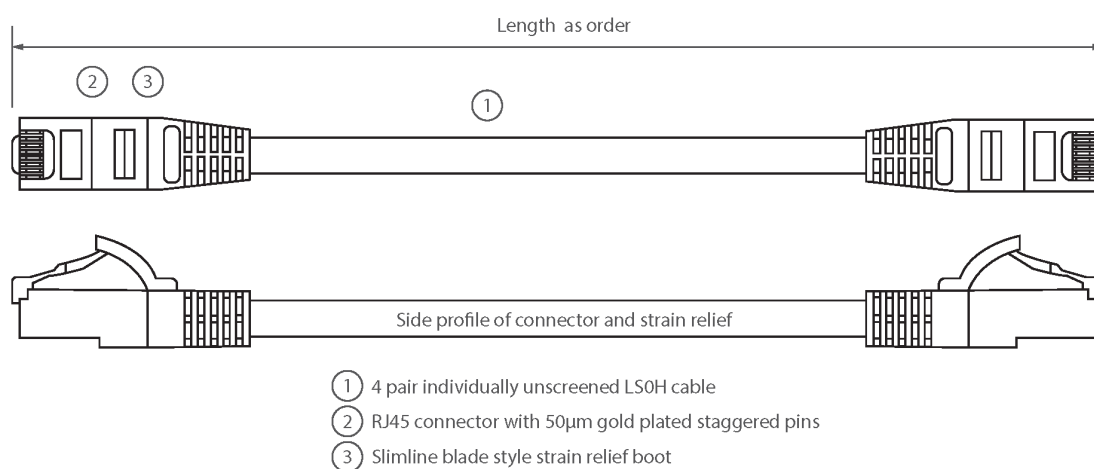

Each cable consists of 8 colour coded stranded 24AWG conductors twisted together to form 4 pairs with varying lay lengths. Cables are fitted with plastic strain relief boots, for applications that may require continuous patching or a degree of stress relief applied.

Product Specifications

Feature	Values
Cable type	U/UTP
Category	5E
Length	15 m
Type of connector connection 1	RJ45 8(8)
Type of connector connection 2	RJ45 8(8)
Outer sheath colour	Red
Strain relief boot	Moulded-on
Lockable	no
Strain relief boot colour	Red

Excel Cat5e Patch Lead U/UTP Unshielded LSOH Blade Booted 15 m Red

Item Code: BB150MPLRD

Flame retardant version	yes
Cable construction	1x4
AWG-size	24
Pin assignment	1:1

Product drawing

Standards

Applicable standard	Detail
ISO/IEC 11801-1:2017	Information technology - Generic cabling for customer premises: Part 1 General Requirements
EN 50173-1:2018	Information technology. Generic cabling systems - General requirements
ANSI/TIA 568-2.D	Balanced Twisted-Pair Telecommunications Cabling and Components Standards
IEC 61156-5:2009+AMD1:2012 CSV	Multicore and symmetrical pair/quad cables for digital communications - Part 5: Symmetrical pair/quad cables with transmission characteristics up to 1 000 MHz - Horizontal floor wiring - Sectional specification
IEC 60332-1-2:2004	Tests on electric and optical fibre cables under fire conditions. Test for vertical flame propagation for a single insulated wire or cable. Procedure for 1 kW pre-mixed flame
EN 50399:2011+A1:2016	Common test methods for cables under fire conditions.