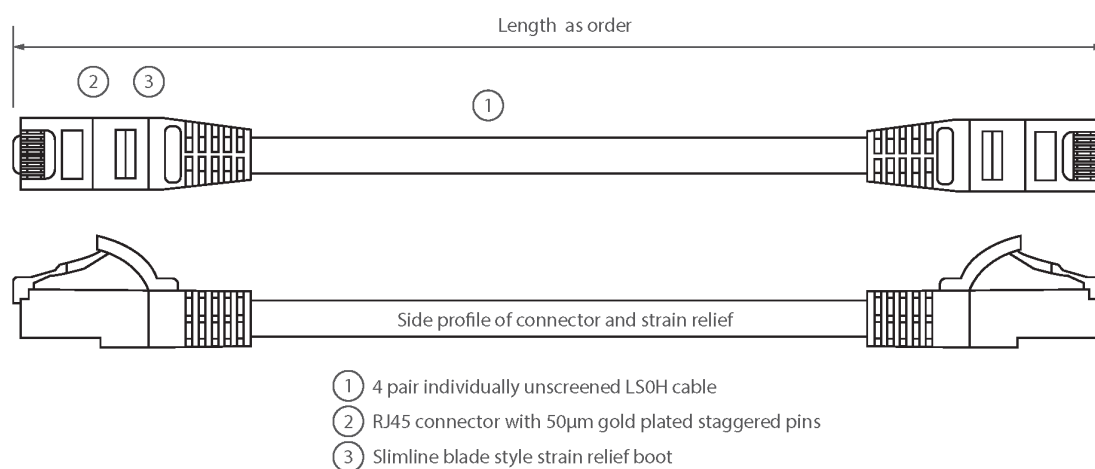

## Product Overview

Excel Category 5e U/UTP Patch Leads are manufactured and tested to ISO11801 Category 5e and EIA/TIA 568 standards.

Each cable consists of 8 colour coded stranded 24AWG conductors twisted together to form 4 pairs with varying lay lengths. Cables are fitted with plastic strain relief boots, for applications that may require continuous patching or a degree of stress relief applied.

## Product Specifications

Feature	Values
Cable type	U/UTP
Category	5E
Length	15 m
Type of connector connection 1	RJ45 8(8)
Type of connector connection 2	RJ45 8(8)
Outer sheath colour	Red
Strain relief boot	Moulded-on
Lockable	no
Strain relief boot colour	Red

## Product drawing