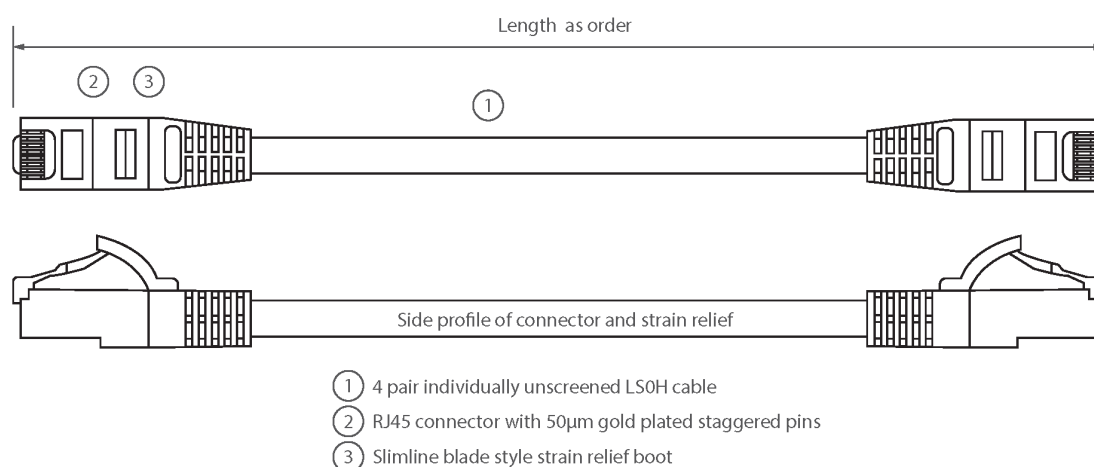

Each cable consists of 8 colour coded stranded 24AWG conductors twisted together to form 4 pairs with varying lay lengths. Cables are fitted with plastic strain relief boots, for applications that may require continuous patching or a degree of stress relief applied.

Product Specifications

Feature	Values
Cable type	U/UTP
Category	5E
Length	15 m
Type of connector connection 1	RJ45 8(8)
Type of connector connection 2	RJ45 8(8)
Outer sheath colour	Violet
Strain relief boot	Moulded-on
Lockable	no
Strain relief boot colour	Violet

Excel Cat5e Patch Lead U/UTP Unshielded LSOH Blade Booted 15 m Violet

Item Code: BB150MPLVT

Flame retardant version	yes
Cable construction	1x4
AWG-size	24
Pin assignment	1:1

Product drawing

Standards

Applicable standard	Detail
ISO/IEC 11801-1:2017	Information technology - Generic cabling for customer premises: Part 1 General Requirements
EN 50173-1:2018	Information technology. Generic cabling systems - General requirements
ANSI/TIA 568-2.D	Balanced Twisted-Pair Telecommunications Cabling and Components Standards
IEC 61156-5:2009+AMD1:2012 CSV	Multicore and symmetrical pair/quad cables for digital communications - Part 5: Symmetrical pair/quad cables with transmission characteristics up to 1 000 MHz - Horizontal floor wiring - Sectional specification
IEC 60332-1-2:2004	Tests on electric and optical fibre cables under fire conditions. Test for vertical flame propagation for a single insulated wire or cable. Procedure for 1 kW pre-mixed flame
EN 50399:2011+A1:2016	Common test methods for cables under fire conditions.