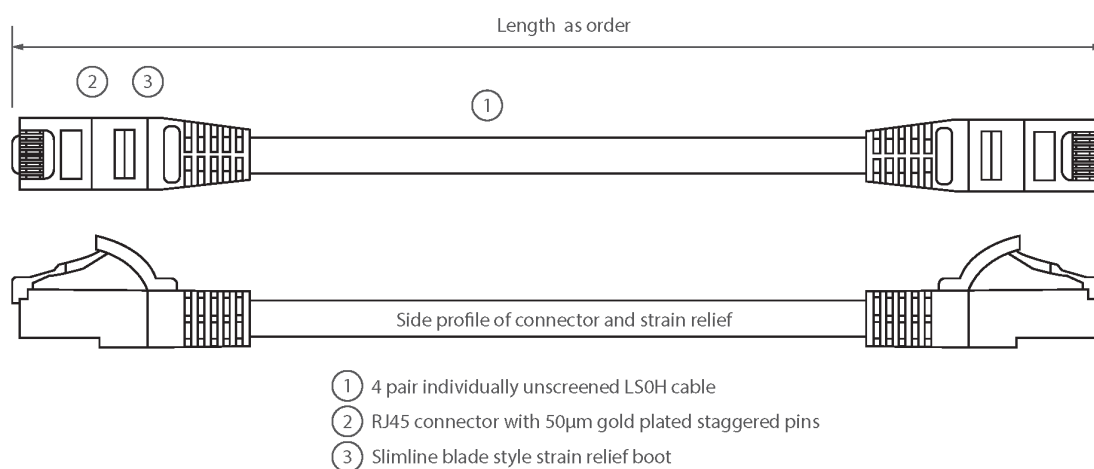

## Product Overview

Excel Category 5e U/UTP Patch Leads are manufactured and tested to ISO11801 Category 5e and EIA/TIA 568 standards.

Each cable consists of 8 colour coded stranded 24AWG conductors twisted together to form 4 pairs with varying lay lengths. Cables are fitted with plastic strain relief boots, for applications that may require continuous patching or a degree of stress relief applied.

## Product Specifications

Feature	Values
Cable type	U/UTP
Category	5E
Length	15 m
Type of connector connection 1	RJ45 8(8)
Type of connector connection 2	RJ45 8(8)
Outer sheath colour	Violet
Strain relief boot	Moulded-on
Lockable	no
Strain relief boot colour	Violet

# Excel Cat5e Patch Lead U/UTP Unshielded LSOH Blade Booted 15 m Violet

Item Code: BB150MPLVT

Flame retardant version	yes
Cable construction	1x4
AWG-size	24
Pin assignment	1:1

## Product drawing