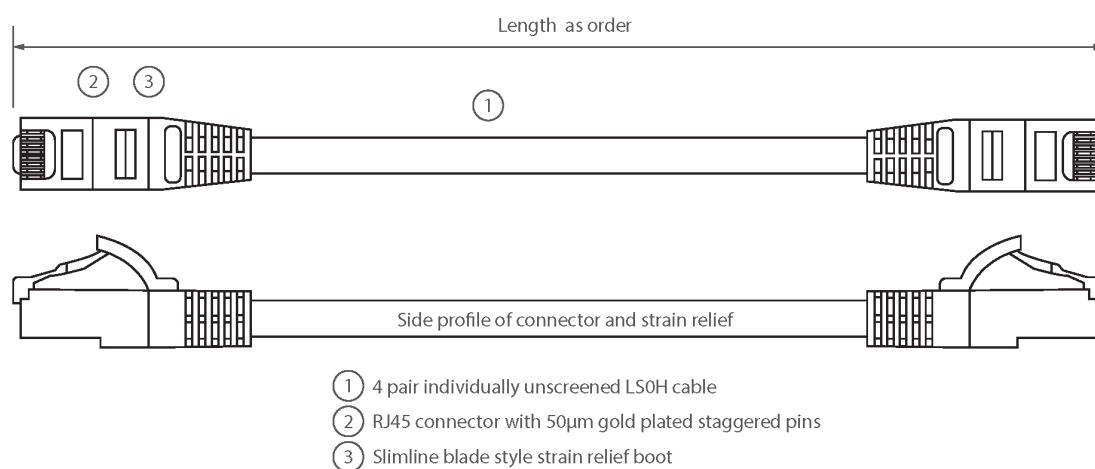

Each cable consists of 8 colour coded stranded 24AWG conductors twisted together to form 4 pairs with varying lay lengths. Cables are fitted with plastic strain relief boots, for applications that may require continuous patching or a degree of stress relief applied.

Product Specifications

Feature	Values
Cable type	U/UTP
Category	5E
Length	15 m
Type of connector connection 1	RJ45 8(8)
Type of connector connection 2	RJ45 8(8)
Outer sheath colour	White
Strain relief boot	Moulded-on
Lockable	no
Strain relief boot colour	White

Excel Cat5e Patch Lead U/UTP Unshielded LSOH Blade Booted 15 m White

Item Code: BB150MPLWT

Flame retardant version	yes
Cable construction	1x4
AWG-size	24
Pin assignment	1:1

Product drawing

Standards

Applicable standard	Detail
ISO/IEC 11801-1:2017	Information technology - Generic cabling for customer premises: Part 1 General Requirements
EN 50173-1:2018	Information technology. Generic cabling systems - General requirements
ANSI/TIA 568-2.D	Balanced Twisted-Pair Telecommunications Cabling and Components Standards
IEC 61156-5:2009+AMD1:2012 CSV	Multicore and symmetrical pair/quad cables for digital communications - Part 5: Symmetrical pair/quad cables with transmission characteristics up to 1 000 MHz - Horizontal floor wiring - Sectional specification
IEC 60332-1-2:2004	Tests on electric and optical fibre cables under fire conditions. Test for vertical flame propagation for a single insulated wire or cable. Procedure for 1 kW pre-mixed flame
EN 50399:2011+A1:2016	Common test methods for cables under fire conditions.