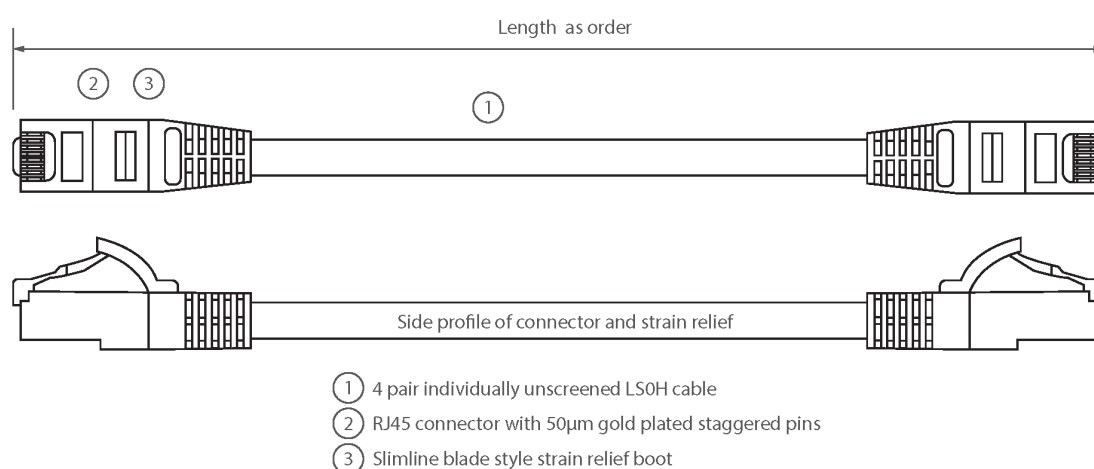

Excel Cat5e Patch Lead U/UTP Unshielded LSOH Blade Booted 15 m Yellow

Item Code: BB150MPLYW

Flame retardant version	yes
Cable construction	1x4
AWG-size	24
Pin assignment	1:1

Product drawing

Standards

Applicable standard	Detail
ISO/IEC 11801-1:2017	Information technology - Generic cabling for customer premises: Part 1 General Requirements
EN 50173-1:2018	Information technology. Generic cabling systems - General requirements
ANSI/TIA 568-2.D	Balanced Twisted-Pair Telecommunications Cabling and Components Standards
IEC 61156-5:2009+AMD1:2012 CSV	Multicore and symmetrical pair/quad cables for digital communications - Part 5: Symmetrical pair/quad cables with transmission characteristics up to 1 000 MHz - Horizontal floor wiring - Sectional specification
IEC 60332-1-2:2004	Tests on electric and optical fibre cables under fire conditions. Test for vertical flame propagation for a single insulated wire or cable. Procedure for 1 kW pre-mixed flame
EN 50399:2011+A1:2016	Common test methods for cables under fire conditions.