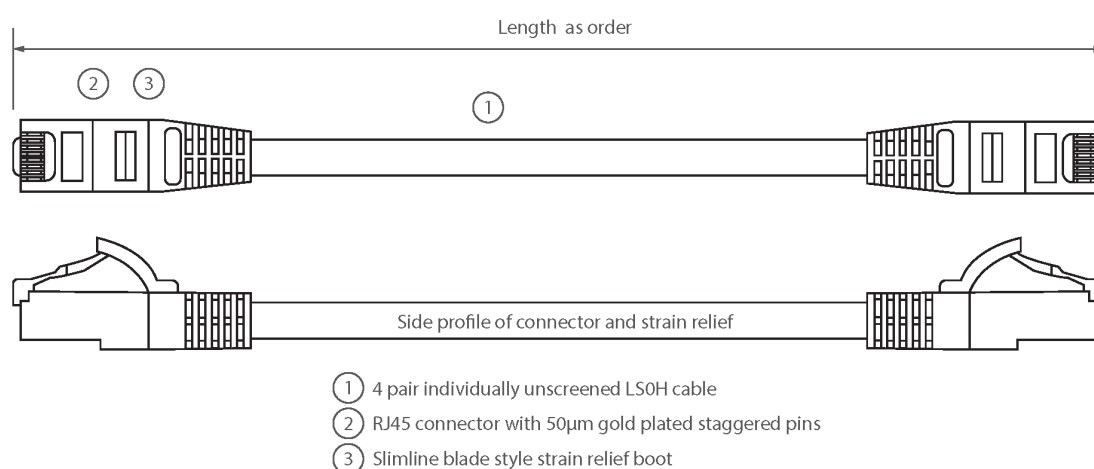

## Product Overview

Excel Category 5e U/UTP Patch Leads are manufactured and tested to ISO11801 Category 5e and EIA/TIA 568 standards.

Each cable consists of 8 colour coded stranded 24AWG conductors twisted together to form 4 pairs with varying lay lengths. Cables are fitted with plastic strain relief boots, for applications that may require continuous patching or a degree of stress relief applied.

## Product Specifications

Feature	Values
Cable type	U/UTP
Category	5E
Length	15 m
Type of connector connection 1	RJ45 8(8)
Type of connector connection 2	RJ45 8(8)
Outer sheath colour	Yellow
Strain relief boot	Moulded-on
Lockable	no
Strain relief boot colour	Yellow

## Product drawing