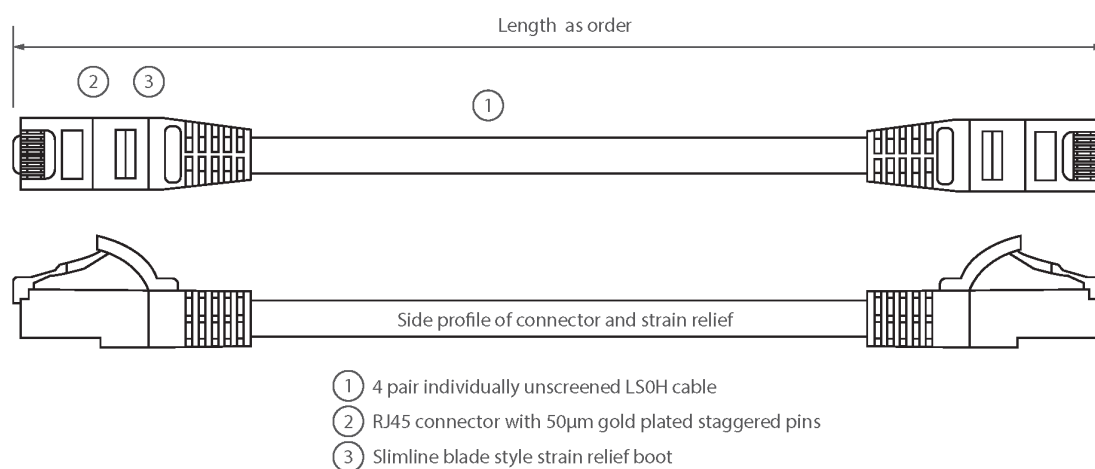

Each cable consists of 8 colour coded stranded 24AWG conductors twisted together to form 4 pairs with varying lay lengths. Cables are fitted with plastic strain relief boots, for applications that may require continuous patching or a degree of stress relief applied.

Product Specifications

Feature	Values
Cable type	U/UTP
Category	5E
Length	20 m
Type of connector connection 1	RJ45 8(8)
Type of connector connection 2	RJ45 8(8)
Outer sheath colour	Blue
Strain relief boot	Moulded-on
Lockable	no
Strain relief boot colour	Blue

Excel Cat5e Patch Lead U/UTP Unshielded LSOH Blade Booted 20 m Blue

Item Code: BB200MPLBU

Flame retardant version	yes
Cable construction	1x4
AWG-size	24
Pin assignment	1:1

Product drawing

Standards

Applicable standard	Detail
ISO/IEC 11801-1:2017	Information technology - Generic cabling for customer premises: Part 1 General Requirements
EN 50173-1:2018	Information technology. Generic cabling systems - General requirements
ANSI/TIA 568-2.D	Balanced Twisted-Pair Telecommunications Cabling and Components Standards
IEC 61156-5:2009+AMD1:2012 CSV	Multicore and symmetrical pair/quad cables for digital communications - Part 5: Symmetrical pair/quad cables with transmission characteristics up to 1 000 MHz - Horizontal floor wiring - Sectional specification
IEC 60332-1-2:2004	Tests on electric and optical fibre cables under fire conditions. Test for vertical flame propagation for a single insulated wire or cable. Procedure for 1 kW pre-mixed flame
EN 50399:2011+A1:2016	Common test methods for cables under fire conditions.