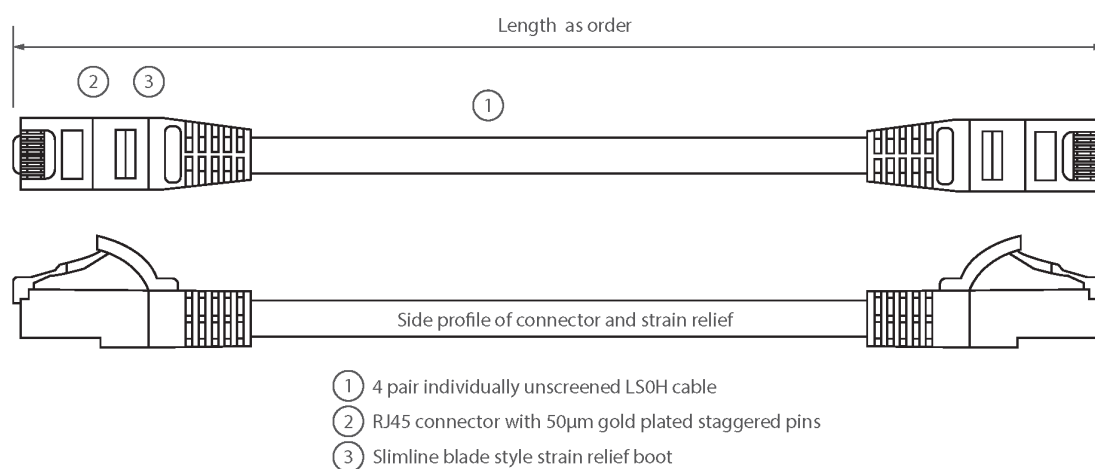

Each cable consists of 8 colour coded stranded 24AWG conductors twisted together to form 4 pairs with varying lay lengths. Cables are fitted with plastic strain relief boots, for applications that may require continuous patching or a degree of stress relief applied.

Product Specifications

Feature	Values
Cable type	U/UTP
Category	5E
Length	20 m
Type of connector connection 1	RJ45 8(8)
Type of connector connection 2	RJ45 8(8)
Outer sheath colour	Grey
Strain relief boot	Moulded-on
Lockable	no
Strain relief boot colour	Grey

Excel Cat5e Patch Lead U/UTP Unshielded LSOH Blade Booted 20 m Grey

Item Code: BB200MPLGE

Flame retardant version	yes
Cable construction	1x4
AWG-size	24
Pin assignment	1:1

Product drawing

Standards

Applicable standard	Detail
ISO/IEC 11801-1:2017	Information technology - Generic cabling for customer premises: Part 1 General Requirements
EN 50173-1:2018	Information technology. Generic cabling systems - General requirements
ANSI/TIA 568-2.D	Balanced Twisted-Pair Telecommunications Cabling and Components Standards
IEC 61156-5:2009+AMD1:2012 CSV	Multicore and symmetrical pair/quad cables for digital communications - Part 5: Symmetrical pair/quad cables with transmission characteristics up to 1 000 MHz - Horizontal floor wiring - Sectional specification
IEC 60332-1-2:2004	Tests on electric and optical fibre cables under fire conditions. Test for vertical flame propagation for a single insulated wire or cable. Procedure for 1 kW pre-mixed flame
EN 50399:2011+A1:2016	Common test methods for cables under fire conditions.