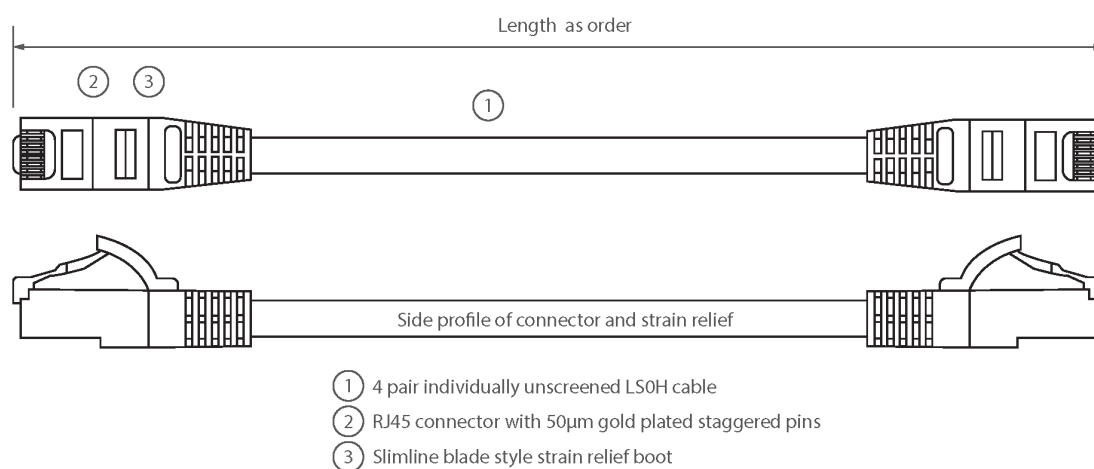

Each cable consists of 8 colour coded stranded 24AWG conductors twisted together to form 4 pairs with varying lay lengths. Cables are fitted with plastic strain relief boots, for applications that may require continuous patching or a degree of stress relief applied.

Product Specifications

Feature	Values
Cable type	U/UTP
Category	5E
Length	20 m
Type of connector connection 1	RJ45 8(8)
Type of connector connection 2	RJ45 8(8)
Outer sheath colour	Red
Strain relief boot	Moulded-on
Lockable	no
Strain relief boot colour	Red

Excel Cat5e Patch Lead U/UTP Unshielded LSOH Blade Booted 20 m Red

Item Code: BB200MPLRD

Flame retardant version	yes
Cable construction	1x4
AWG-size	24
Pin assignment	1:1

Product drawing

Standards

Applicable standard	Detail
ISO/IEC 11801-1:2017	Information technology - Generic cabling for customer premises: Part 1 General Requirements
EN 50173-1:2018	Information technology. Generic cabling systems - General requirements
ANSI/TIA 568-2.D	Balanced Twisted-Pair Telecommunications Cabling and Components Standards
IEC 61156-5:2009+AMD1:2012 CSV	Multicore and symmetrical pair/quad cables for digital communications - Part 5: Symmetrical pair/quad cables with transmission characteristics up to 1 000 MHz - Horizontal floor wiring - Sectional specification
IEC 60332-1-2:2004	Tests on electric and optical fibre cables under fire conditions. Test for vertical flame propagation for a single insulated wire or cable. Procedure for 1 kW pre-mixed flame
EN 50399:2011+A1:2016	Common test methods for cables under fire conditions.