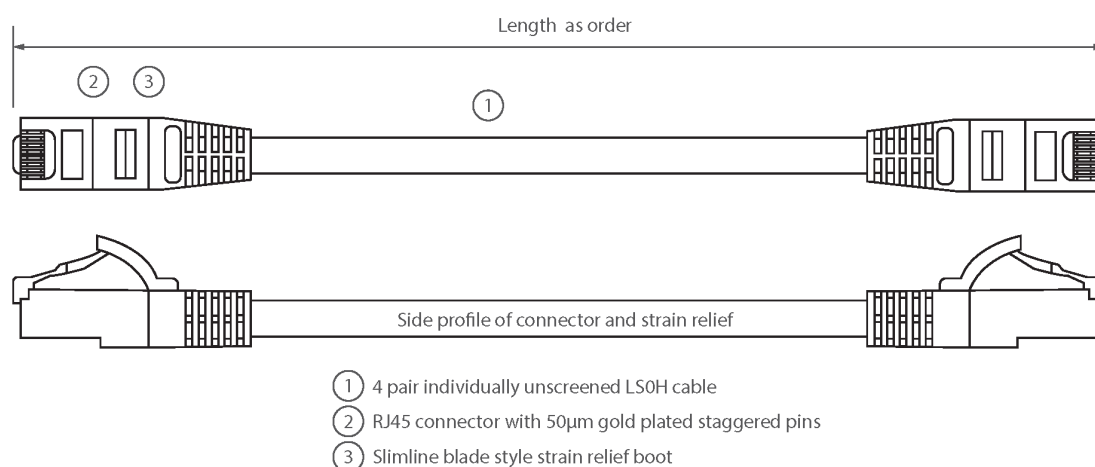

## Product Overview

Excel Category 5e U/UTP Patch Leads are manufactured and tested to ISO11801 Category 5e and EIA/TIA 568 standards.

Each cable consists of 8 colour coded stranded 24AWG conductors twisted together to form 4 pairs with varying lay lengths. Cables are fitted with plastic strain relief boots, for applications that may require continuous patching or a degree of stress relief applied.

## Product Specifications

Feature	Values
Cable type	U/UTP
Category	5E
Length	20 m
Type of connector connection 1	RJ45 8(8)
Type of connector connection 2	RJ45 8(8)
Outer sheath colour	Red
Strain relief boot	Moulded-on
Lockable	no
Strain relief boot colour	Red

# Excel Cat5e Patch Lead U/UTP Unshielded LSOH Blade Booted 20 m Red

Item Code: BB200MPLRD

Flame retardant version	yes
Cable construction	1x4
AWG-size	24
Pin assignment	1:1

## Product drawing