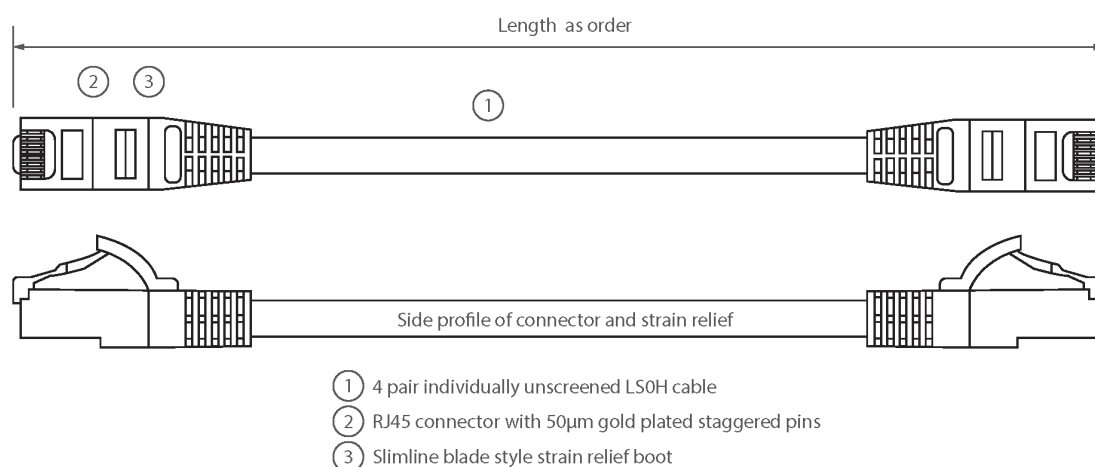

## Product Overview

Excel Category 5e U/UTP Patch Leads are manufactured and tested to ISO11801 Category 5e and EIA/TIA 568 standards.

Each cable consists of 8 colour coded stranded 24AWG conductors twisted together to form 4 pairs with varying lay lengths. Cables are fitted with plastic strain relief boots, for applications that may require continuous patching or a degree of stress relief applied.

## Product Specifications

Feature	Values
Cable type	U/UTP
Category	5E
Length	20 m
Type of connector connection 1	RJ45 8(8)
Type of connector connection 2	RJ45 8(8)
Outer sheath colour	White
Strain relief boot	Moulded-on
Lockable	no
Strain relief boot colour	White

## Product drawing