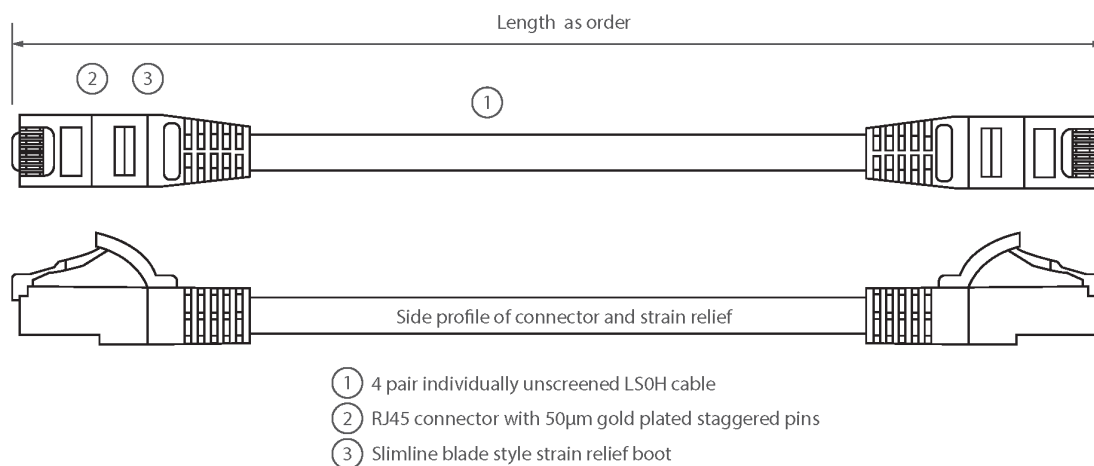

Excel Cat5e Patch Lead U/UTP Unshielded LSOH Blade Booted 20 m White

Item Code: BB200MPLWT

Strain relief boot colour	White
Flame retardant version	yes
Cable construction	1x4
AWG-size	24
Pin assignment	1:1

Product drawing

Standards

Applicable standard	Detail
ISO/IEC 11801-1:2017	Information technology - Generic cabling for customer premises: Part 1 General Requirements
EN 50173-1:2018	Information technology. Generic cabling systems - General requirements
ANSI/TIA 568-2.D	Balanced Twisted-Pair Telecommunications Cabling and Components Standards
IEC 61156-5:2009+AMD1:2012 CSV	Multicore and symmetrical pair/quad cables for digital communications - Part 5: Symmetrical pair/quad cables with transmission characteristics up to 1 000 MHz - Horizontal floor wiring - Sectional specification
IEC 60332-1-2:2004	Tests on electric and optical fibre cables under fire conditions. Test for vertical flame propagation for a single insulated wire or cable. Procedure for 1 kW pre-mixed flame