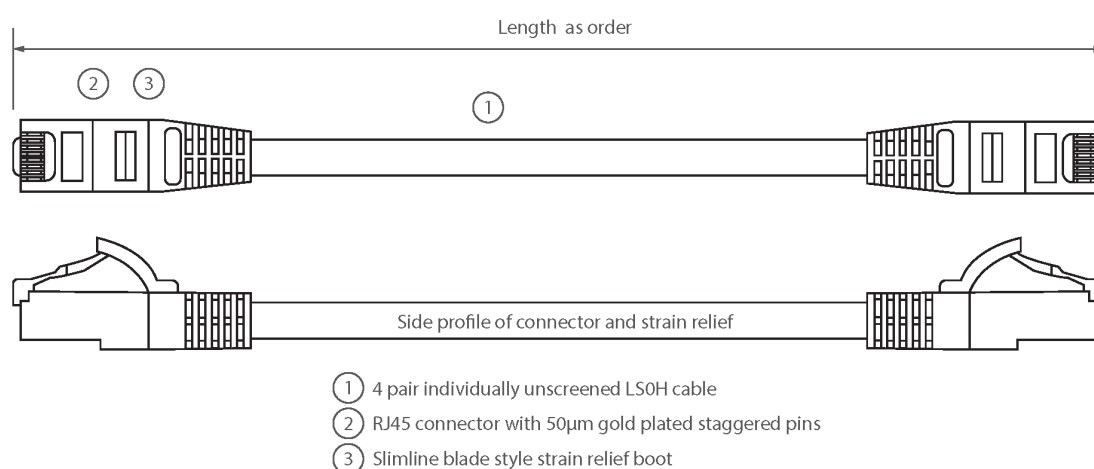

## Product Overview

Excel Category 5e U/UTP Patch Leads are manufactured and tested to ISO11801 Category 5e and EIA/TIA 568 standards.

Each cable consists of 8 colour coded stranded 24AWG conductors twisted together to form 4 pairs with varying lay lengths. Cables are fitted with plastic strain relief boots, for applications that may require continuous patching or a degree of stress relief applied.

## Product Specifications

Feature	Values
Cable type	U/UTP
Category	5E
Length	20 m
Type of connector connection 1	RJ45 8(8)
Type of connector connection 2	RJ45 8(8)
Outer sheath colour	White
Strain relief boot	Moulded-on
Lockable	no
Strain relief boot colour	White

# Excel Cat5e Patch Lead U/UTP Unshielded LSOH Blade Booted 20 m White

Item Code: BB200MPLWT

Flame retardant version	yes
Cable construction	1x4
AWG-size	24
Pin assignment	1:1

## Product drawing