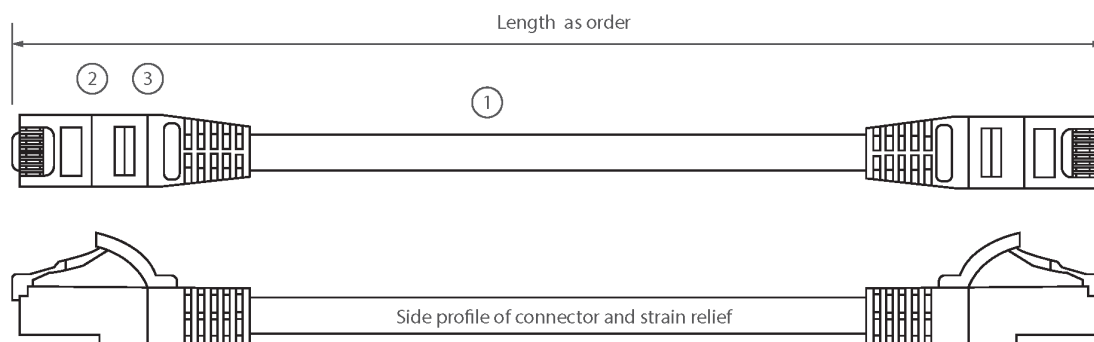

Excel Cat5e Patch Lead U/UTP Unshielded LSOH Blade Booted 20 m Yellow

Item Code: BB200MPYW

excel
without compromise.

Strain relief boot colour	Yellow
Flame retardant version	yes
Cable construction	1x4
AWG-size	24
Pin assignment	1:1

Product drawing

- ① 4 pair individually unshielded LSOH cable
- ② RJ45 connector with 50µm gold plated staggered pins
- ③ Slimline blade style strain relief boot

Standards

Applicable standard	Detail
ISO/IEC 11801-1:2017	Information technology - Generic cabling for customer premises: Part 1 General Requirements
EN 50173-1:2018	Information technology. Generic cabling systems - General requirements
ANSI/TIA 568-2.D	Balanced Twisted-Pair Telecommunications Cabling and Components Standards
IEC 61156-5:2009+AMD1:2012 CSV	Multicore and symmetrical pair/quad cables for digital communications - Part 5: Symmetrical pair/quad cables with transmission characteristics up to 1 000 MHz - Horizontal floor wiring - Sectional specification
IEC 60332-1-2:2004	Tests on electric and optical fibre cables under fire conditions. Test for vertical flame propagation for a single insulated wire or cable. Procedure for 1 kW pre-mixed flame