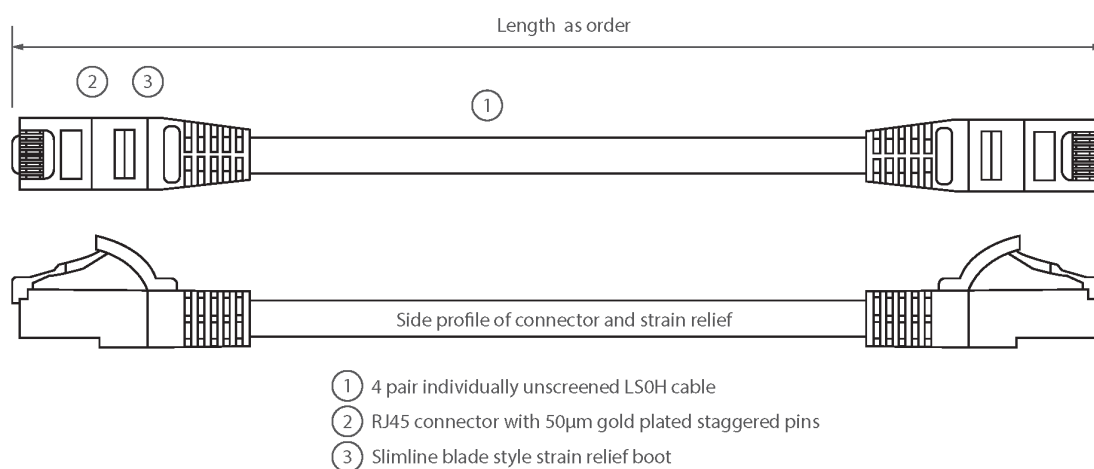

## Product Overview

Excel Category 5e U/UTP Patch Leads are manufactured and tested to ISO11801 Category 5e and EIA/TIA 568 standards.

Each cable consists of 8 colour coded stranded 24AWG conductors twisted together to form 4 pairs with varying lay lengths. Cables are fitted with plastic strain relief boots, for applications that may require continuous patching or a degree of stress relief applied.

## Product Specifications

Feature	Values
Cable type	U/UTP
Category	5E
Length	20 m
Type of connector connection 1	RJ45 8(8)
Type of connector connection 2	RJ45 8(8)
Outer sheath colour	Yellow
Strain relief boot	Moulded-on
Lockable	no
Strain relief boot colour	Yellow

# Excel Cat5e Patch Lead U/UTP Unshielded LSOH Blade Booted 20 m Yellow

Item Code: BB200MPLYW

Flame retardant version	yes
Cable construction	1x4
AWG-size	24
Pin assignment	1:1

## Product drawing