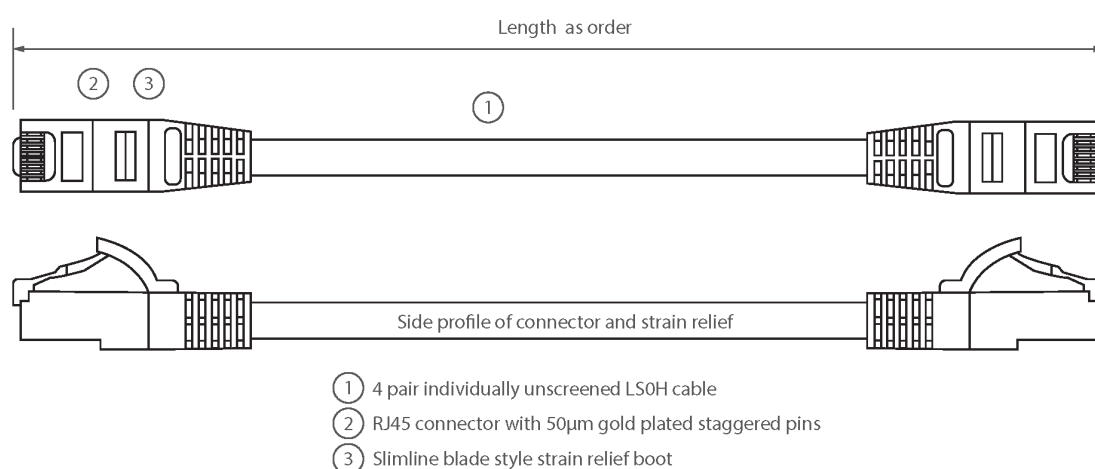

Excel Cat5e Patch Lead U/UTP Unshielded LSOH Blade Booted 25 m Grey

Item Code: BB250MPLGE

excel
without compromise.

Flame retardant version	yes
Cable construction	1x4
AWG-size	24
Pin assignment	1:1

Product drawing

Standards

Applicable standard	Detail
ISO/IEC 11801-1:2017	Information technology - Generic cabling for customer premises: Part 1 General Requirements
EN 50173-1:2018	Information technology. Generic cabling systems - General requirements
ANSI/TIA 568-2.D	Balanced Twisted-Pair Telecommunications Cabling and Components Standards
IEC 61156-5:2009+AMD1:2012 CSV	Multicore and symmetrical pair/quad cables for digital communications - Part 5: Symmetrical pair/quad cables with transmission characteristics up to 1 000 MHz - Horizontal floor wiring - Sectional specification
IEC 60332-1-2:2004	Tests on electric and optical fibre cables under fire conditions. Test for vertical flame propagation for a single insulated wire or cable. Procedure for 1 kW pre-mixed flame
EN 50399:2011+A1:2016	Common test methods for cables under fire conditions.