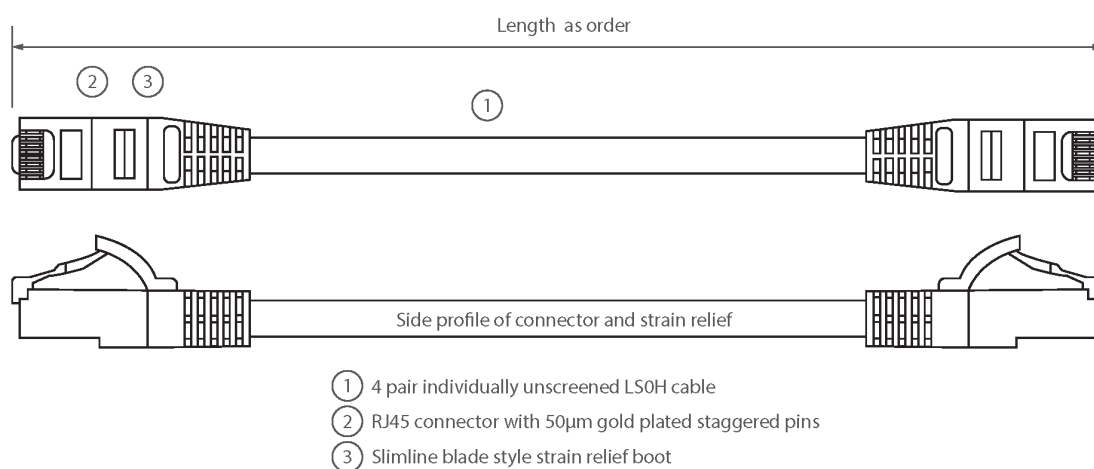

## Product Overview

Excel Category 5e U/UTP Patch Leads are manufactured and tested to ISO11801 Category 5e and EIA/TIA 568 standards.

Each cable consists of 8 colour coded stranded 24AWG conductors twisted together to form 4 pairs with varying lay lengths. Cables are fitted with plastic strain relief boots, for applications that may require continuous patching or a degree of stress relief applied.

## Product Specifications

Feature	Values
Cable type	U/UTP
Category	5E
Length	25 m
Type of connector connection 1	RJ45 8(8)
Type of connector connection 2	RJ45 8(8)
Outer sheath colour	White
Strain relief boot	Moulded-on
Lockable	no
Strain relief boot colour	White

## Product drawing