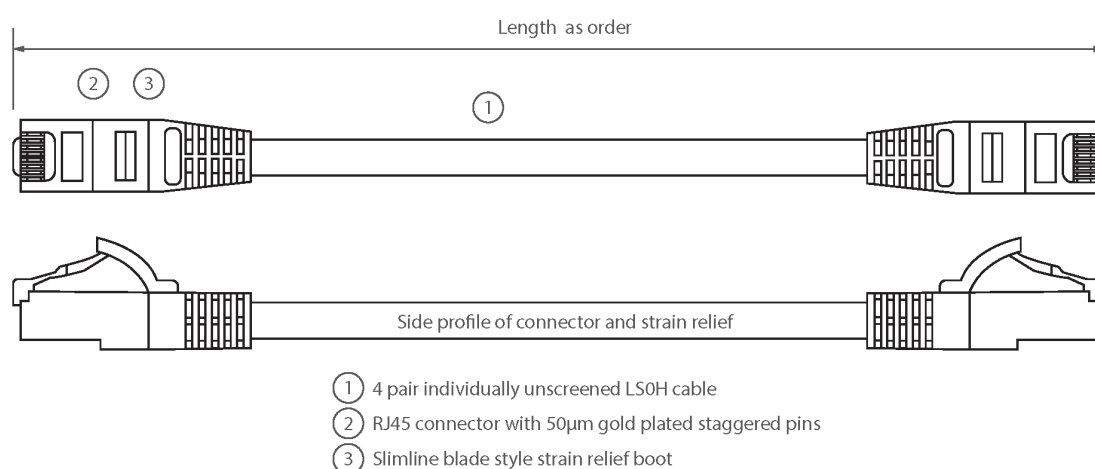

## Product Overview

Excel Category 5e U/UTP Patch Leads are manufactured and tested to ISO11801 Category 5e and EIA/TIA 568 standards.

Each cable consists of 8 colour coded stranded 24AWG conductors twisted together to form 4 pairs with varying lay lengths. Cables are fitted with plastic strain relief boots, for applications that may require continuous patching or a degree of stress relief applied.

## Product Specifications

Feature	Values
Cable type	U/UTP
Category	5E
Length	25 m
Type of connector connection 1	RJ45 8(8)
Type of connector connection 2	RJ45 8(8)
Outer sheath colour	White
Strain relief boot	Moulded-on
Lockable	no
Strain relief boot colour	White

## Product drawing