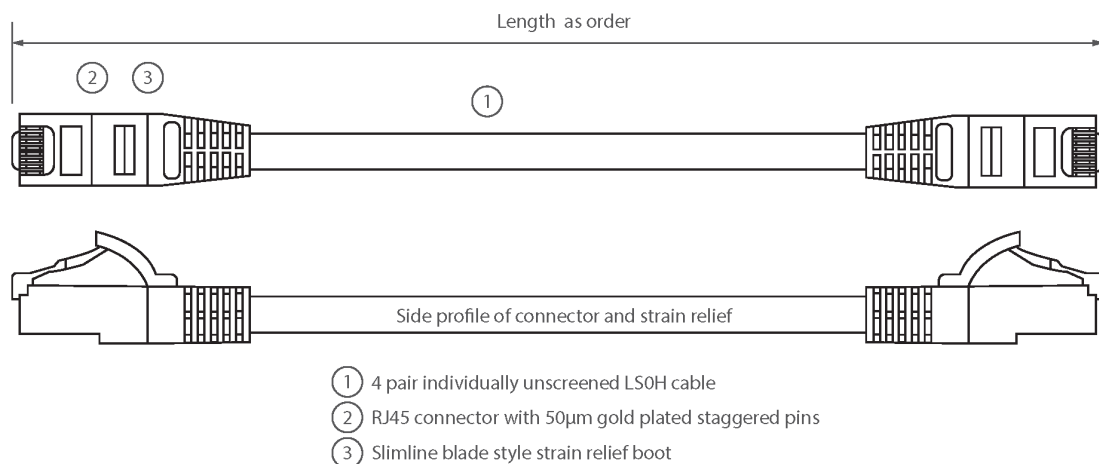

Product Overview

Excel Category 5e U/UTP Patch Leads are manufactured and tested to ISO11801 Category 5e and EIA/TIA 568 standards.

Each cable consists of 8 colour coded stranded 24AWG conductors twisted together to form 4 pairs with varying lay lengths. Cables are fitted with plastic strain relief boots, for applications that may require continuous patching or a degree of stress relief applied.

Product Specifications

Excel Cat5e Patch Lead U/UTP Unshielded LSOH Blade Booted 25 m White

Part Code: **BB250MPLWT**

sales@excel-networking.com
excel-networking.com

Feature	Values
Cable type	U/UTP
Category	5E
Length	25 m
Type of connector connection 1	RJ45 8(8)
Type of connector connection 2	RJ45 8(8)
Outer sheath colour	White
Strain relief boot	Moulded-on
Lockable	no
Strain relief boot colour	White
Flame retardant version	yes
Cable construction	1x4
AWG-size	24
Pin assignment	1:1

Excel Cat5e Patch Lead U/UTP Unshielded LSOH Blade Booted 25 m White

Part Code: BB250MPLWT

sales@excel-networking.com
excel-networking.com

Product drawing

Standards

Applicable standard	Detail
ISO/IEC 11801-1:2017	Information technology - Generic cabling for customer premises: Part 1 General Requirements
EN 50173-1:2018	Information technology. Generic cabling systems - General requirements
ANSI/TIA 568-2.D	Balanced Twisted-Pair Telecommunications Cabling and Components Standards
IEC 61156-5:2009+AMD1:2012 CSV	Multicore and symmetrical pair/quad cables for digital communications - Part 5: Symmetrical pair/quad cables with transmission characteristics up to 1 000 MHz - Horizontal floor wiring - Sectional specification
IEC 60332-1-2:2004	Tests on electric and optical fibre cables under fire conditions. Test for vertical flame propagation for a single insulated wire or cable. Procedure for 1 kW pre-mixed flame
EN 50399:2011+A1:2016	Common test methods for cables under fire conditions.