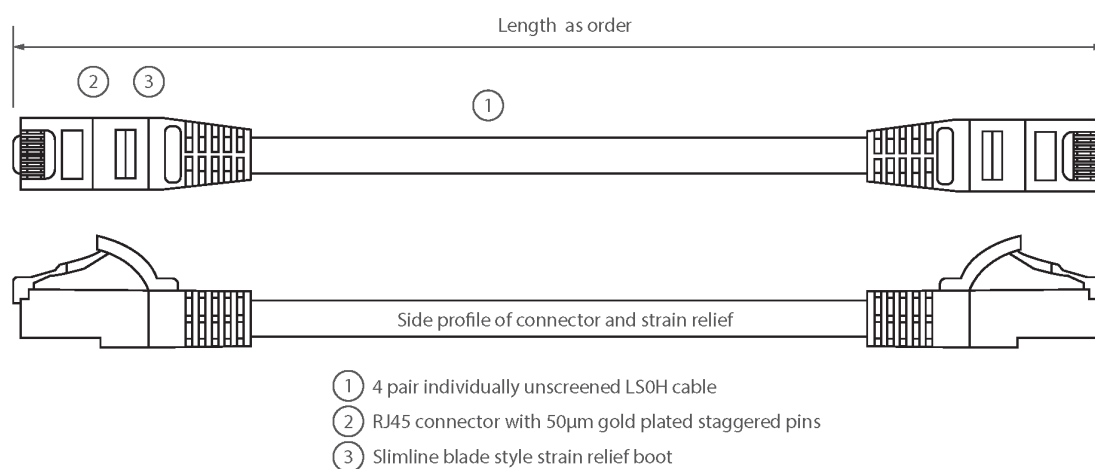

## Product Overview

Excel Category 5e U/UTP Patch Leads are manufactured and tested to ISO11801 Category 5e and EIA/TIA 568 standards.

Each cable consists of 8 colour coded stranded 24AWG conductors twisted together to form 4 pairs with varying lay lengths. Cables are fitted with plastic strain relief boots, for applications that may require continuous patching or a degree of stress relief applied.

## Product Specifications

Feature	Values
Cable type	U/UTP
Category	5E
Length	30 m
Type of connector connection 1	RJ45 8(8)
Type of connector connection 2	RJ45 8(8)
Outer sheath colour	White
Strain relief boot	Moulded-on
Lockable	no
Strain relief boot colour	White

# Excel Cat5e Patch Lead U/UTP Unshielded LSOH Blade Booted 30 m White

Item Code: BB300MPLWT

Flame retardant version	yes
Cable construction	1x4
AWG-size	24
Pin assignment	1:1

## Product drawing