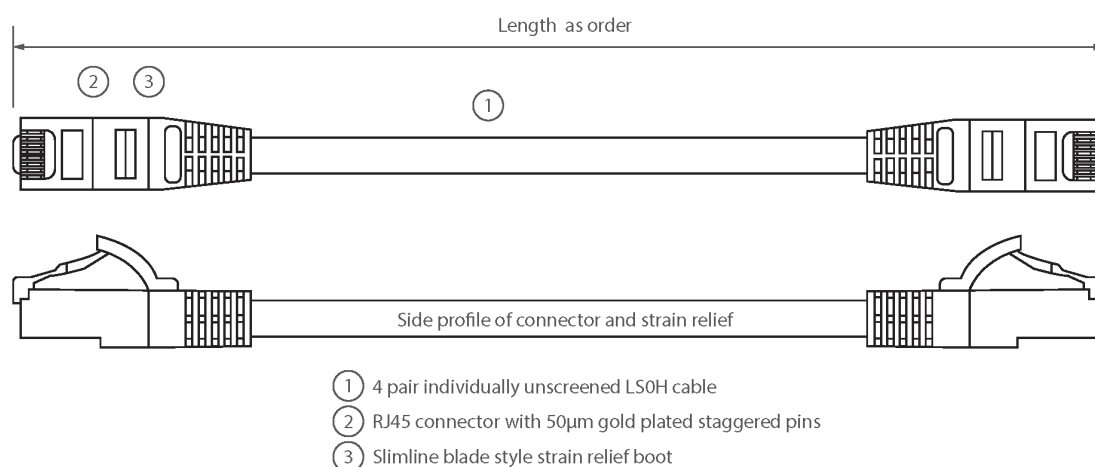

## Product Overview

Excel Category 5e U/UTP Patch Leads are manufactured and tested to ISO11801 Category 5e and EIA/TIA 568 standards.

Each cable consists of 8 colour coded stranded 24AWG conductors twisted together to form 4 pairs with varying lay lengths. Cables are fitted with plastic strain relief boots, for applications that may require continuous patching or a degree of stress relief applied.

## Product Specifications

Feature	Values
Cable type	U/UTP
Category	5E
Length	30 m
Type of connector connection 1	RJ45 8(8)
Type of connector connection 2	RJ45 8(8)
Outer sheath colour	White
Strain relief boot	Moulded-on
Lockable	no
Strain relief boot colour	White

## Product drawing