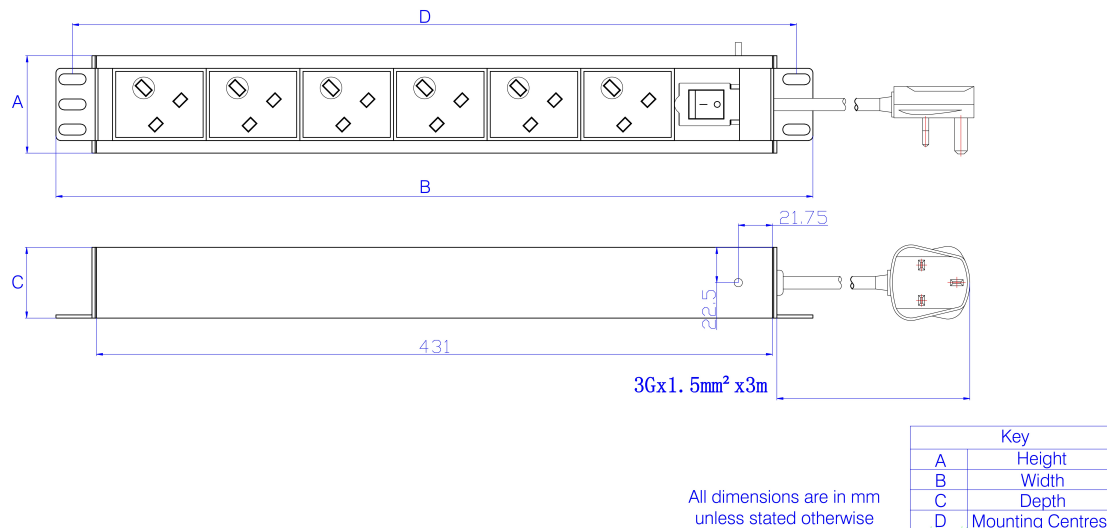

Excel 10 Way Vertical PDU 10x UK Socket Passive 13A UK Plug Switched

Item Code: D13-10-EXL

excel
without compromise.

Included accessories

Accessories	Quantity
M6 x 4 fixings	x4
user manual	x1
6mm earth cable	x1

Product drawing

Standards

Applicable standard	Detail
RoHS-II/-III (2011/65/EU & 2015/863): 2023	Our products, demonstrate full adherence to the regulatory stipulations of the EU Directive 2011/65/EU (RoHS-II) and its corresponding delegated directive 2015/863 (RoHS-III).
BS 1363-2:1995	13 A plugs, socket-outlets, adaptors and connection units. Specification for 13 A switched and unswitched socket-outlets
WFD: 2023	Compliant to Waste Framework Directive
SCIP: 2023	Compliant - Does Not Contain Substances of Concern In articles as such or in complex objects (Products)
POPs (EU) No 2019/1021	EU Regulation for the restriction of Persistent Organic Pollutants.