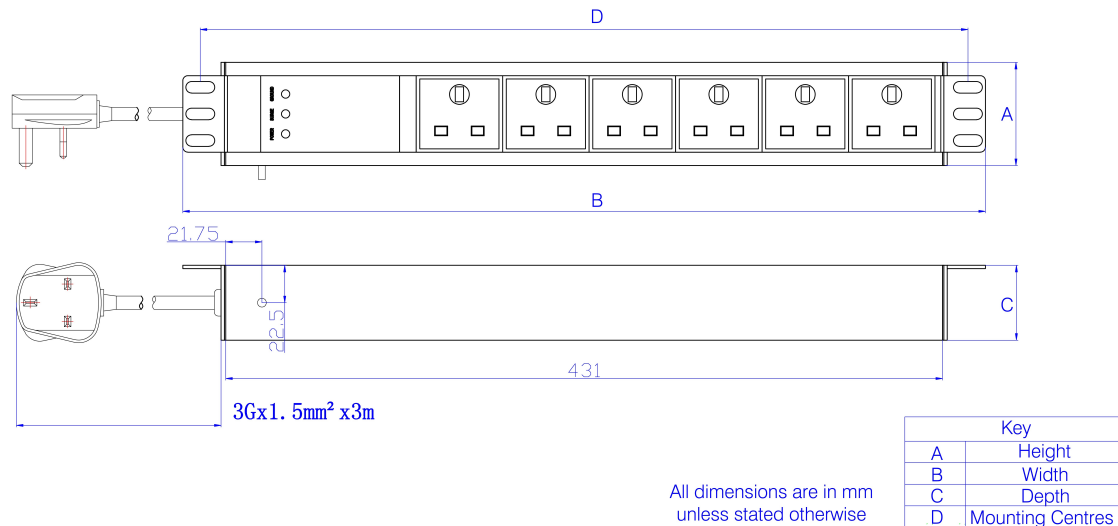

## Product Specifications

Feature	Values
Mounting size	909 mm
Mounting direction	Vertical
Electrical connection	Connecting cord with plug
Type of electric plug connection	British Standard (BS1363)
Cable length	3 m
Number of UK BS1363 sockets	10
Width	44.4 mm

## Additional specifications

Features	Values
Input cable type	3 core 1.5mm cable
Rated Voltage	250 V AC 50/60 Hz
Rated current	13 A
Maximum power	3250 W
Unit control	On/Off Rocker Switch (except 6 Way Horizontal)
Measured limiting voltage (U <sub>r</sub> )	700V
Nominal discharge current (8/20 μS) I <sub>n</sub>	5KA
Voltage protection level (U <sub>p</sub> )	< 1000V
Response time (t <sub>A</sub> )	<25 nS
Protection mode	L-N L-PE N-PE
Polarity indicator	Red LED
Lightning protection	Green LED
Earth indicator	Yellow LED
Insulation Resistance	≥5MΩ
Fire resistance	Flame retardant
Operating temperature	-10° - 45°C
Relative humidity	0% - 90%
Cable entry (horizontal orientation)	Left
Cable entry (vertical orientation)	Top
Socket angle (horizontal orientation)	90°
Socket angle (vertical orientation)	45°

# Excel 10 Way Vertical PDU 10x UK Socket Passive 13A UK Plug Filtered

Item Code: D13-10F-EXL

**excel**  
without compromise.

Master Circuit Breaker	NO
Master Switch	Yes (except 6 Way Horizontal)
Housing colour	Silver
Housing material	Aluminum

## Product drawing