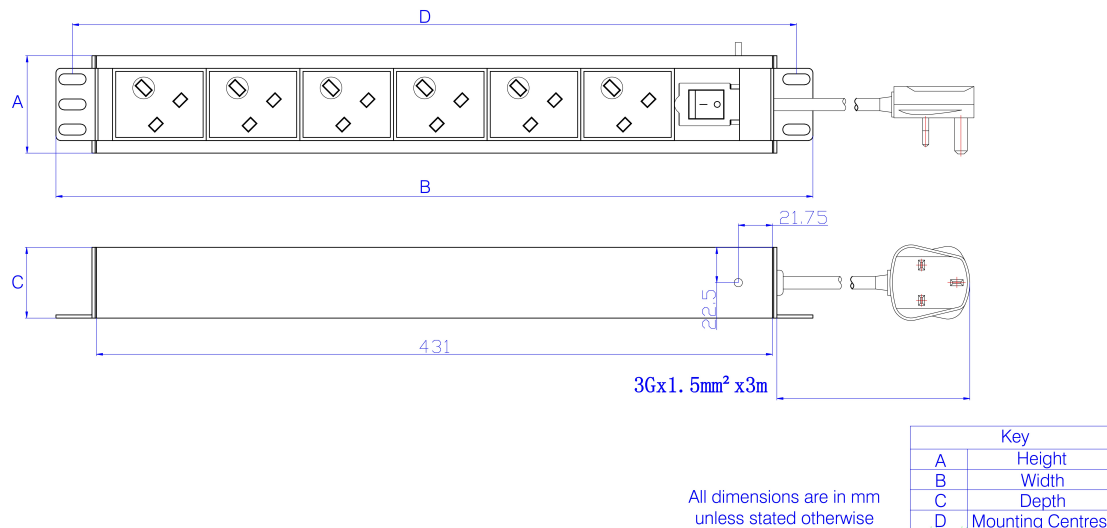

Product Specifications

Feature	Values
Mounting size	952 mm
Mounting direction	Vertical
Electrical connection	Connecting cord with plug
Type of electric plug connection	British Standard (BS1363)
Cable length	3 m
Number of UK BS1363 sockets	12
Width	44.4 mm

Excel 12 Way Vertical PDU 12x UK Socket Passive 13A UK Plug Switched

Item Code: D13-12-EXL

Included accessories

Accessories	Quantity
M6 x 4 fixings	x4
user manual	x1
6mm earth cable	x1

Product drawing

Standards