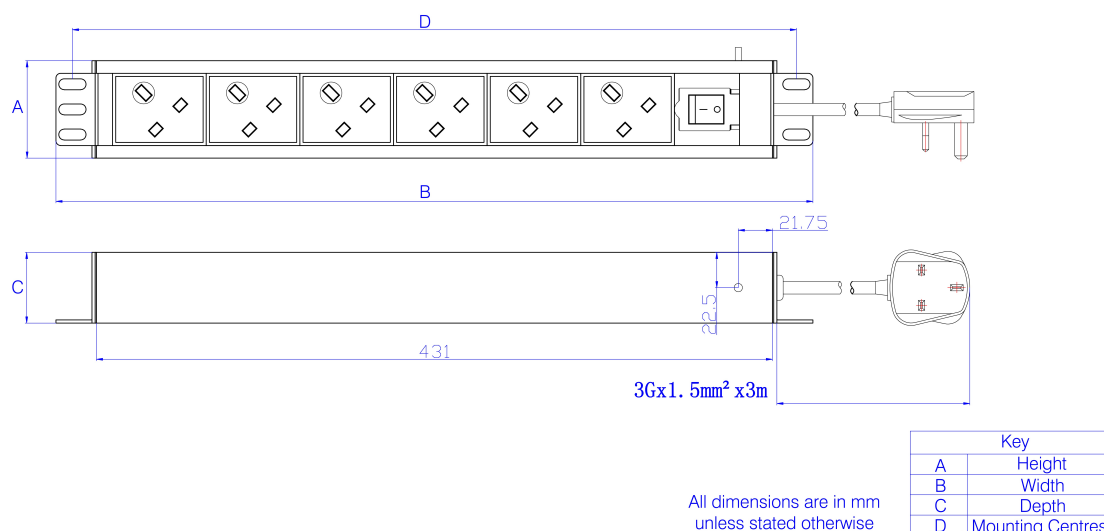

Excel 12 Way Vertical PDU 12x UK Socket Passive 13A UK Plug Switched

Item Code: D13-12-EXL

excel
without compromise.

Included accessories

Accessories	Quantity
M6 x 4 fixings	x4
user manual	x1
6mm earth cable	x1

Product drawing

Standards

Applicable standard	Detail
RoHS-II/-III (2011/65/EU & 2015/863): 2023	Our products, demonstrate full adherence to the regulatory stipulations of the EU Directive 2011/65/EU (RoHS-II) and its corresponding delegated directive 2015/863 (RoHS-III).
BS 1363-2:1995	13 A plugs, socket-outlets, adaptors and connection units. Specification for 13 A switched and unswitched socket-outlets
WFD: 2023	Compliant to Waste Framework Directive
SCIP: 2023	Compliant - Does Not Contain Substances of Concern In articles as such or in complex objects (Products)
POPs (EU) No 2019/1021	EU Regulation for the restriction of Persistent Organic Pollutants.