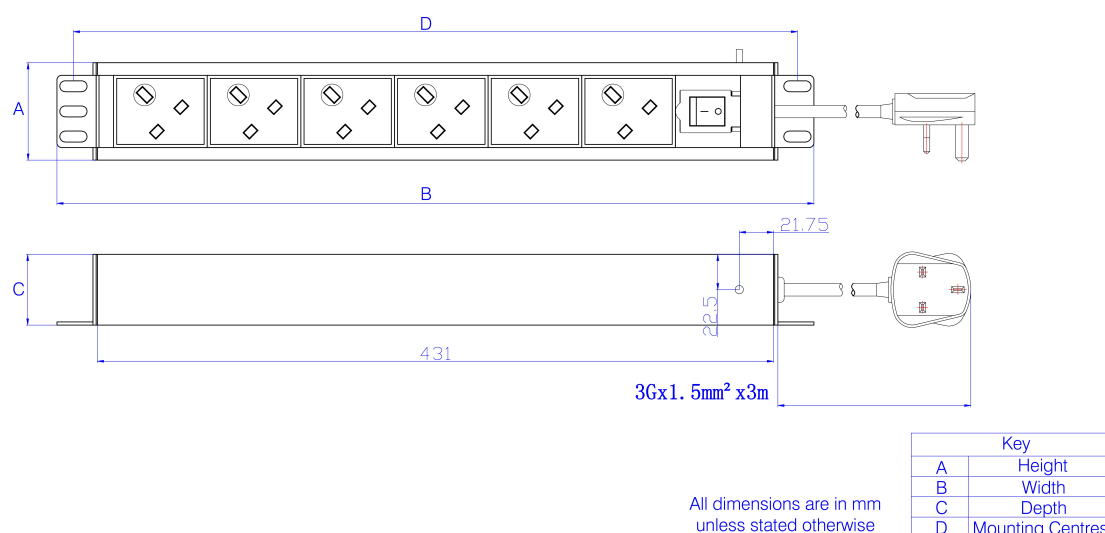

Excel 4 Way Vertical PDU 4x UK Socket Passive 13A UK Plug Switched

Item Code: D13-4-EXL

excel
without compromise.

Included accessories

Accessories	Quantity
M6 x 4 fixings	x4
user manual	x1
6mm earth cable	x1

Product drawing

Standards

Applicable standard	Detail
RoHS-II/III (2011/65/EU & 2015/863): 2023	Our products, demonstrate full adherence to the regulatory stipulations of the EU Directive 2011/65/EU (RoHS-II) and its corresponding delegated directive 2015/863 (RoHS-III).
BS 1363-2:1995	13 A plugs, socket-outlets, adaptors and connection units. Specification for 13 A switched and unswitched socket-outlets
WFD: 2023	Compliant to Waste Framework Directive
SCIP: 2023	Compliant - Does Not Contain Substances of Concern In articles as such or in complex objects (Products)
POPs (EU) No 2019/1021	EU Regulation for the restriction of Persistent Organic Pollutants.