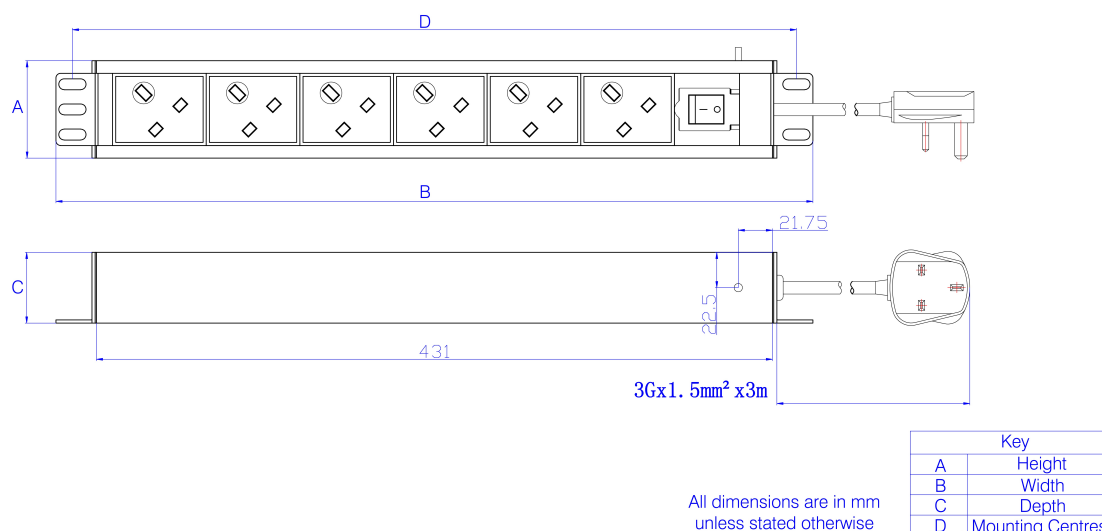

Excel 4 Way Vertical PDU 4x UK Socket Passive 13A UK Plug Switched

Item Code: D13-4-EXL

excel
without compromise.

Included accessories

Accessories	Quantity
M6 x 4 fixings	x4
user manual	x1
6mm earth cable	x1

Product drawing

Standards

Applicable standard	Detail
RoHS-II/-III (2011/65/EU & 2015/863): 2023	Our products, demonstrate full adherence to the regulatory stipulations of the EU Directive 2011/65/EU (RoHS-II) and its corresponding delegated directive 2015/863 (RoHS-III).
BS 1363-2:1995	13 A plugs, socket-outlets, adaptors and connection units. Specification for 13 A switched and unswitched socket-outlets
WFD: 2023	Compliant to Waste Framework Directive
SCIP: 2023	Compliant - Does Not Contain Substances of Concern In articles as such or in complex objects (Products)
POPs (EU) No 2019/1021	EU Regulation for the restriction of Persistent Organic Pollutants.