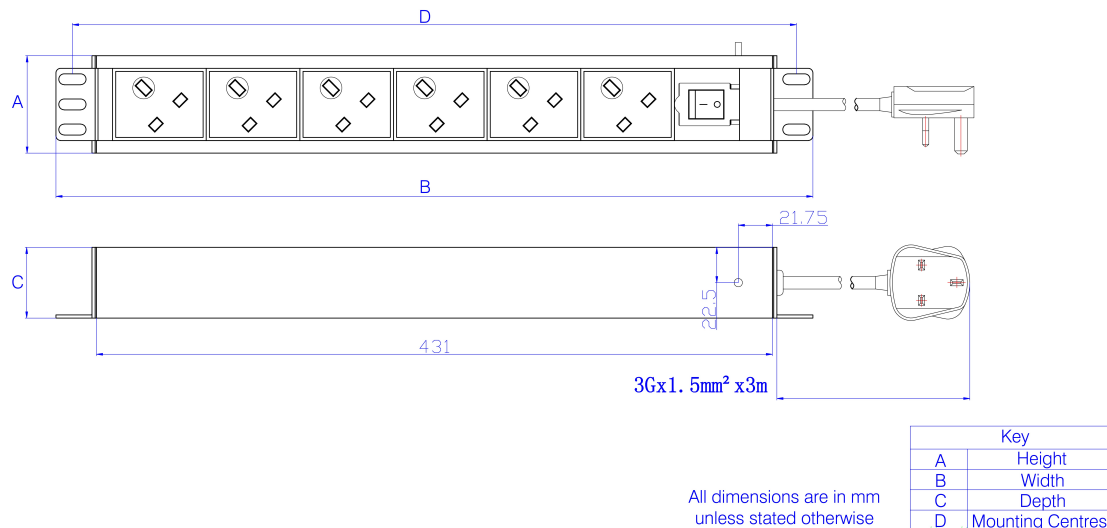

Excel 4 Way Vertical PDU 4x UK Socket Passive 13A UK Plug Switched

Item Code: D13-4-EXL

excel
without compromise.

Included accessories

Accessories	Quantity
M6 x 4 fixings	x4
user manual	x1
6mm earth cable	x1

Product drawing

Standards

Applicable standard	Detail
RoHS-II/-III (2011/65/EU & 2015/863): 2023	Our products, demonstrate full adherence to the regulatory stipulations of the EU Directive 2011/65/EU (RoHS-II) and its corresponding delegated directive 2015/863 (RoHS-III).
BS 1363-2:1995	13 A plugs, socket-outlets, adaptors and connection units. Specification for 13 A switched and unswitched socket-outlets
WFD: 2023	Compliant to Waste Framework Directive
SCIP: 2023	Compliant - Does Not Contain Substances of Concern In articles as such or in complex objects (Products)
POPs (EU) No 2019/1021	EU Regulation for the restriction of Persistent Organic Pollutants.