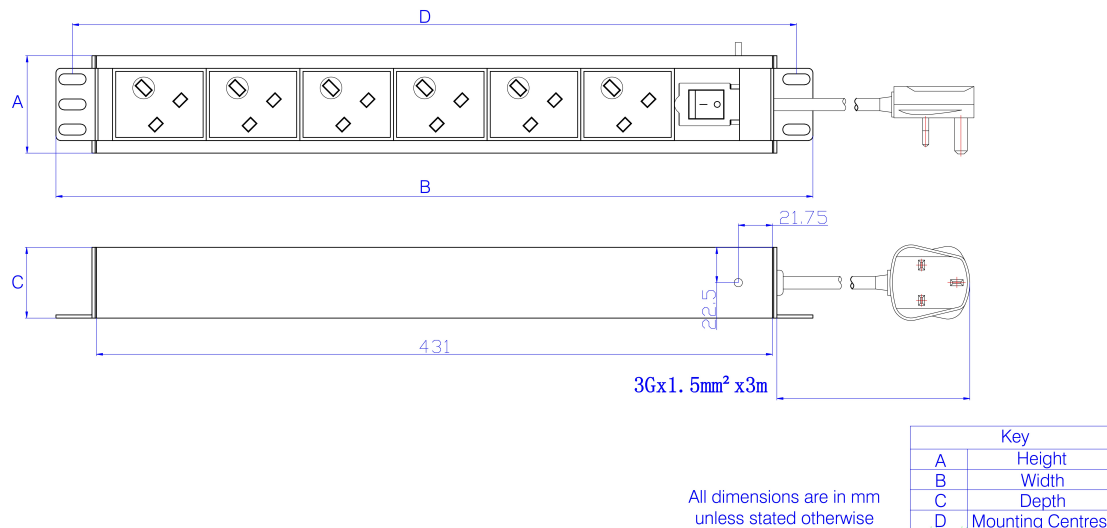

Product Specifications

Feature	Values
Mounting dimension	19 inch
Mounting size	465 mm
Mounting direction	Horizontal
Electrical connection	Connecting cord with plug
Type of electric plug connection	British Standard (BS1363)
Cable length	3 m
Number of UK BS1363 sockets	4

Excel 4 Way Horizontal PDU 4x UK Socket Passive 13A UK Plug Switched

Item Code: D13-4H-EXL

Included accessories

Accessories	Quantity
M6 x 4 fixings	x4
user manual	x1
6mm earth cable	x1

Product drawing

Standards