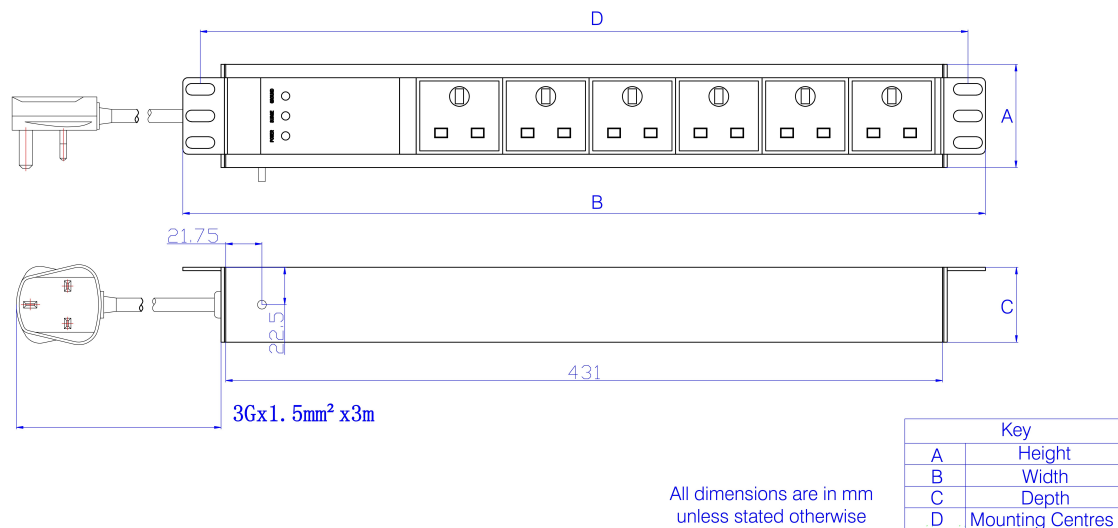

Product Specifications

Feature	Values
Mounting dimension	19 inch
Mounting size	465 mm
Mounting direction	Horizontal
Electrical connection	Connecting cord with plug
Type of electric plug connection	British Standard (BS1363)
Cable length	3 m
Number of UK BS1363 sockets	4

Additional specifications

Features	Values
Input cable type	3 core 1.5mm cable
Rated Voltage	250 V AC 50/60 Hz
Rated current	13 A
Maximum power	3250 W
Unit control	On/Off Rocker Switch (except 6 Way Horizontal)
Measured limiting voltage (Ur)	700V
Nominal discharge current (8/20 μ S) In	5KA
Voltage protection level (U p)	< 1000V
Response time (t A)	<25 nS
Protection mode	L-N L-PE N-PE
Polarity indicator	Red LED
Lightning protection	Green LED
Earth indicator	Yellow LED
Insulation Resistance	$\geq 5M\Omega$
Fire resistance	Flame retardant
Operating temperature	-10° - 45°C
Relative humidity	0% - 90%
Cable entry (horizontal orientation)	Left
Cable entry (vertical orientation)	Top

Excel 4 Way Horizontal PDU 4x UK Socket Passive 13A UK Plug Filtered

Item Code: D13-4HF-EXL

excel
without compromise.

Socket angle (horizontal orientation)	90°
Socket angle (vertical orientation)	45°
Master Circuit Breaker	NO
Master Switch	Yes (except 6 Way Horizontal)
Housing colour	Silver
Housing material	Aluminum

Included accessories

Accessories	Quantity
M6 x 4 fixings	x4
user manual	x1
6mm earth cable	x1

Product drawing

Excel 4 Way Horizontal PDU 4x UK Socket Passive 13A UK Plug Filtered

Item Code: D13-4HF-EXL

Standards