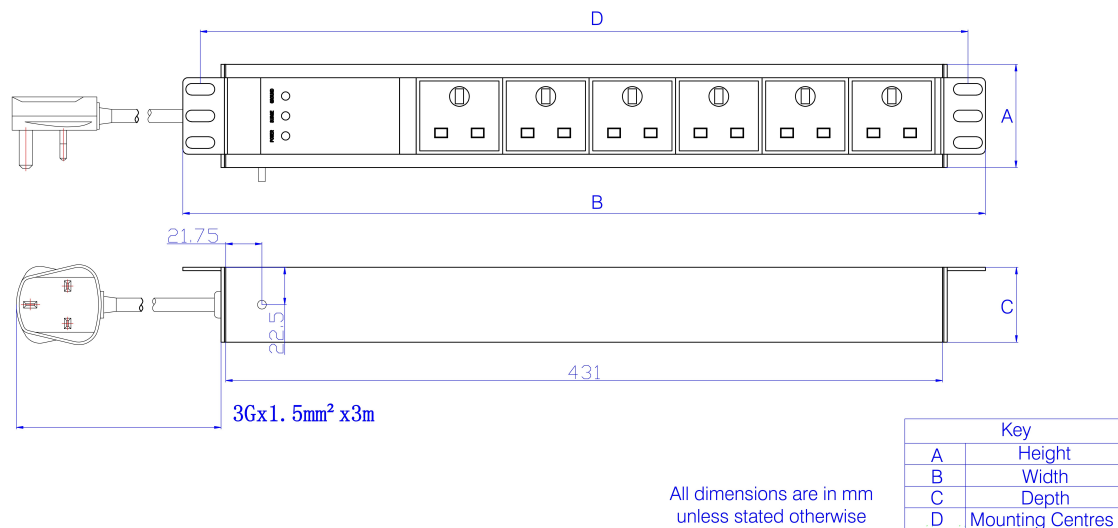

Product Specifications

Feature	Values
Mounting dimension	19 inch
Mounting size	465 mm
Mounting direction	Horizontal
Electrical connection	Connecting cord with plug
Type of electric plug connection	British Standard (BS1363)
Cable length	3 m
Number of UK BS1363 sockets	4

Additional specifications

Features	Values
Input cable type	3 core 1.5mm cable
Rated Voltage	250 V AC 50/60 Hz
Rated current	13 A
Maximum power	3250 W
Unit control	On/Off Rocker Switch (except 6 Way Horizontal)
Measured limiting voltage (Ur)	700V
Nominal discharge current (8/20 μ S) In	5KA
Voltage protection level (U p)	< 1000V
Response time (t A)	<25 nS
Protection mode	L-N L-PE N-PE
Polarity indicator	Red LED
Lightning protection	Green LED
Earth indicator	Yellow LED
Insulation Resistance	\geq 5M Ω
Fire resistance	Flame retardant
Operating temperature	-10° - 45°C
Relative humidity	0% - 90%
Cable entry (horizontal orientation)	Left
Cable entry (vertical orientation)	Top

Excel 4 Way Horizontal PDU 4x UK Socket Passive 13A UK Plug Filtered

Item Code: D13-4HF-EXL

excel
without compromise.

Socket angle (horizontal orientation)	90°
Socket angle (vertical orientation)	45°
Master Circuit Breaker	NO
Master Switch	Yes (except 6 Way Horizontal)
Housing colour	Silver
Housing material	Aluminum

Included accessories

Accessories	Quantity
M6 x 4 fixings	x4
user manual	x1
6mm earth cable	x1

Product drawing

Excel 4 Way Horizontal PDU 4x UK Socket Passive 13A UK Plug Filtered

Item Code: D13-4HF-EXL

Standards