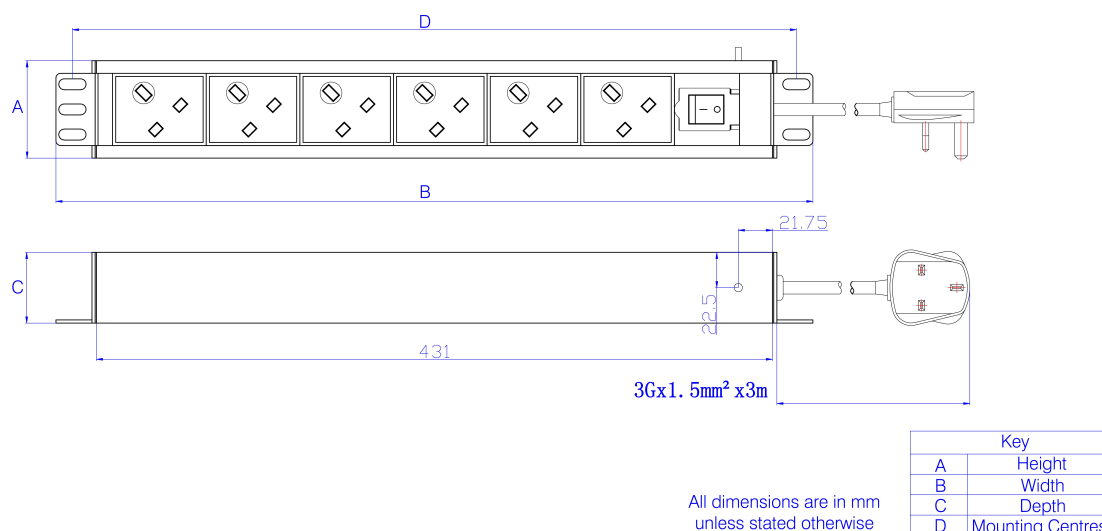

Excel 5 Way Vertical PDU 5x UK Socket Passive 13A UK Plug Switched

Item Code: D13-5-EXL

excel
without compromise.

Included accessories

Accessories	Quantity
M6 x 4 fixings	x4
user manual	x1
6mm earth cable	x1

Product drawing

Standards

Applicable standard	Detail
RoHS-II/III (2011/65/EU & 2015/863): 2023	Our products, demonstrate full adherence to the regulatory stipulations of the EU Directive 2011/65/EU (RoHS-II) and its corresponding delegated directive 2015/863 (RoHS-III).
BS 1363-2:1995	13 A plugs, socket-outlets, adaptors and connection units. Specification for 13 A switched and unswitched socket-outlets
WFD: 2023	Compliant to Waste Framework Directive
SCIP: 2023	Compliant - Does Not Contain Substances of Concern In articles as such or in complex objects (Products)
POPs (EU) No 2019/1021	EU Regulation for the restriction of Persistent Organic Pollutants.