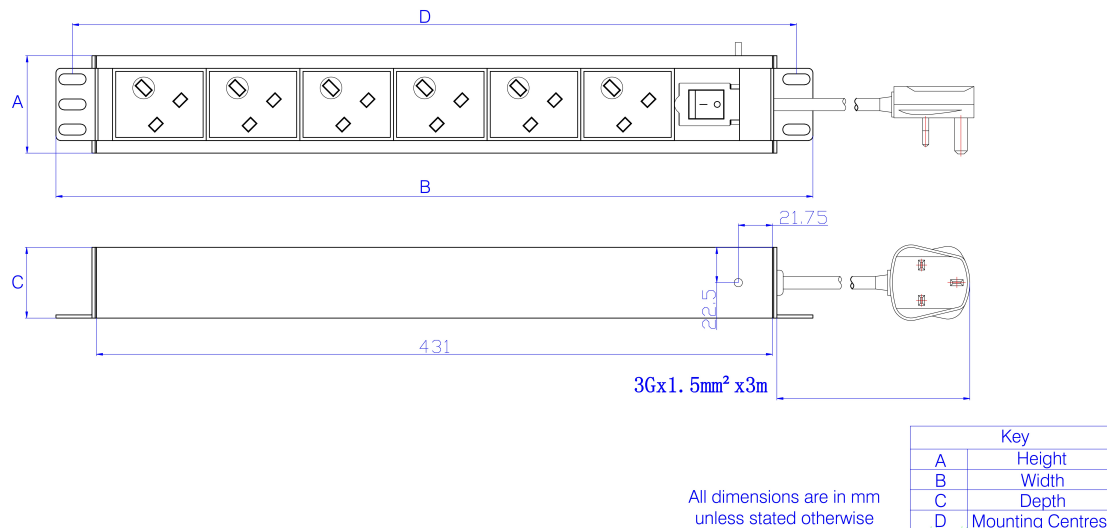

Product Specifications

Feature	Values
Mounting size	465 mm
Mounting direction	Vertical
Electrical connection	Connecting cord with plug
Type of electric plug connection	British Standard (BS1363)
Cable length	3 m
Number of UK BS1363 sockets	5
Width	44.4 mm

Excel 5 Way Vertical PDU 5x UK Socket Passive 13A UK Plug Switched

Item Code: D13-5-EXL

Included accessories

Accessories	Quantity
M6 x 4 fixings	x4
user manual	x1
6mm earth cable	x1

Product drawing

Standards