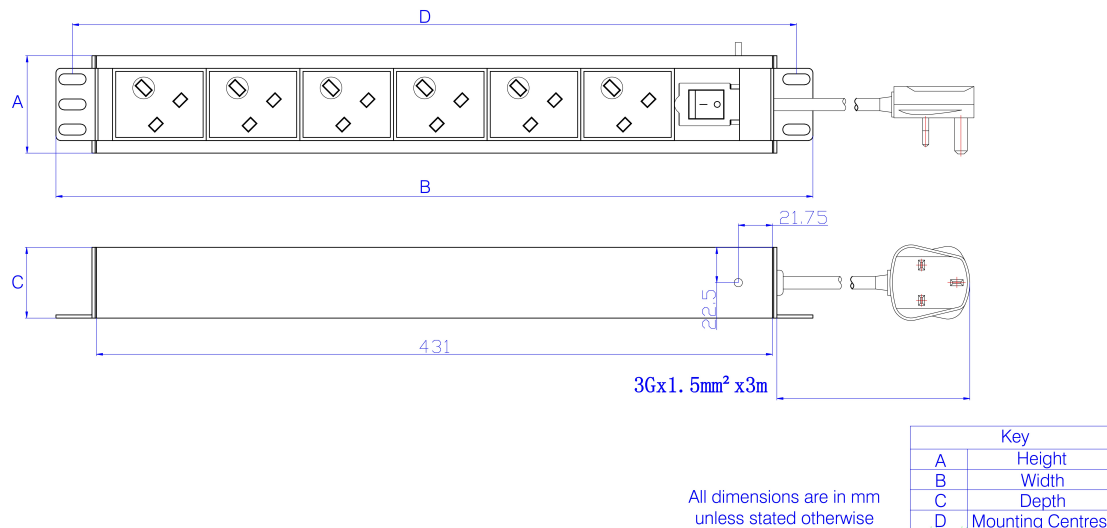

## Product Specifications

Feature	Values
Mounting size	465 mm
Mounting direction	Vertical
Electrical connection	Connecting cord with plug
Type of electric plug connection	British Standard (BS1363)
Cable length	3 m
Number of UK BS1363 sockets	5
Width	44.4 mm

## Additional specifications

Features	Values
Input cable type	3 core 1.5mm cable
PDU Input cable connector	N/A
Rated Voltage	250 V AC 50/60 Hz
Rated current	13 A
Maximum power	3250 W
Unit control	LED indicator. On/off rocker switch
Insulation Resistance	$\geq 5\text{M}\Omega$
Fire resistance	Flame retardant
Operating temperature	-10°C to +45°C
Relative humidity	0% to 90%
Cable entry (horizontal orientation)	Left
Cable entry (vertical orientation)	Top
Socket angle (horizontal orientation)	90°
Socket angle (vertical orientation)	45°
Master Circuit Breaker	NO
Master Switch	Yes
Housing colour	Silver
Housing material	Aluminum

## Product drawing