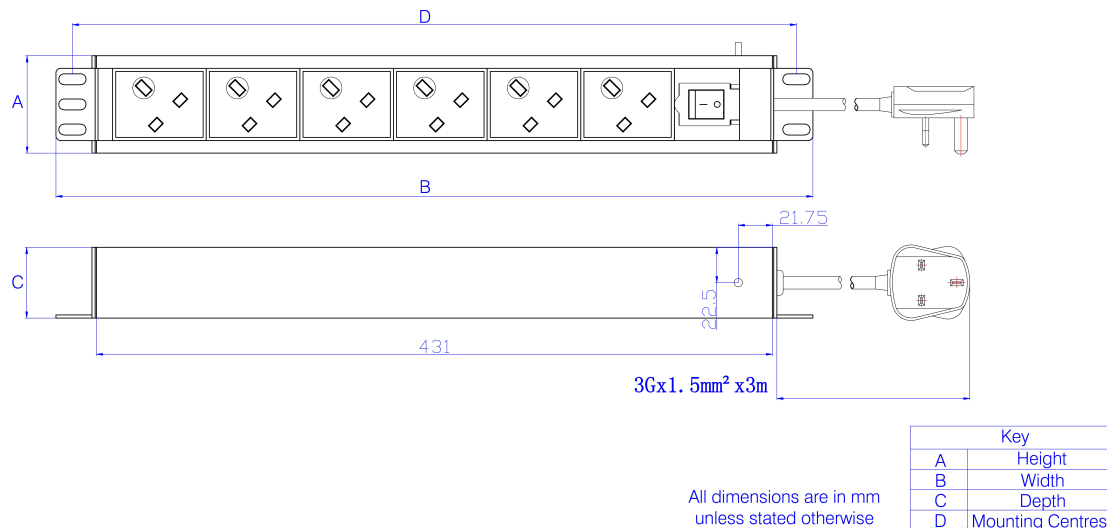

Excel 5 Way Horizontal PDU 5x UK Socket Passive 13A UK Plug Switched

Item Code: D13-5H-EXL

Included accessories

Accessories	Quantity
M6 x 4 fixings	x4
user manual	x1
6mm earth cable	x1

Product drawing

Standards