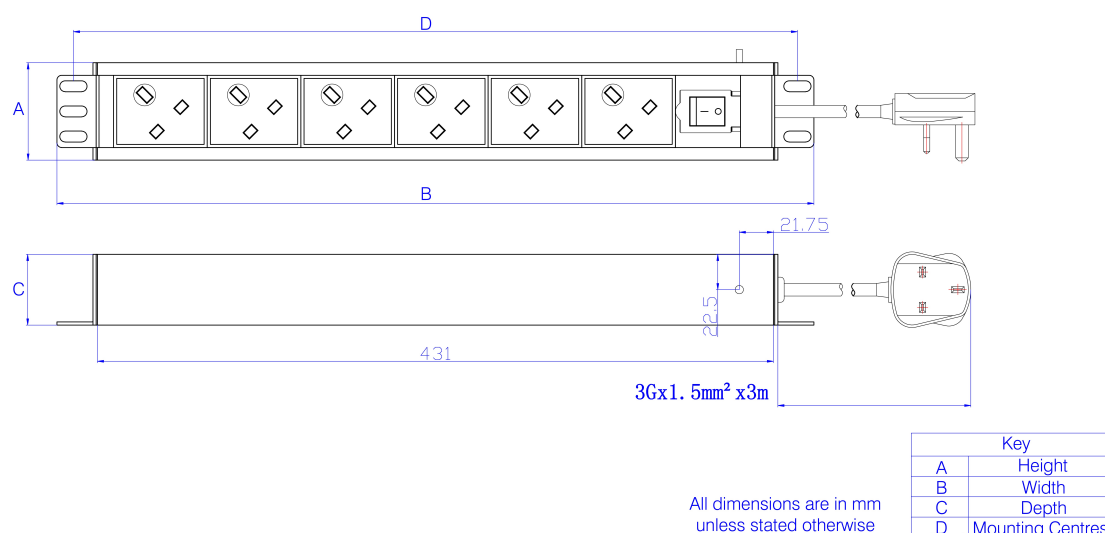

Excel 5 Way Horizontal PDU 5x UK Socket Passive 13A UK Plug Switched

Item Code: D13-5H-EXL

excel
without compromise.

Included accessories

Accessories	Quantity
M6 x 4 fixings	x4
user manual	x1
6mm earth cable	x1

Product drawing

Standards

Applicable standard	Detail
RoHS-II/-III (2011/65/EU & 2015/863): 2023	Our products, demonstrate full adherence to the regulatory stipulations of the EU Directive 2011/65/EU (RoHS-II) and its corresponding delegated directive 2015/863 (RoHS-III).
BS 1363-2:1995	13 A plugs, socket-outlets, adaptors and connection units. Specification for 13 A switched and unswitched socket-outlets
WFD: 2023	Compliant to Waste Framework Directive
SCIP: 2023	Compliant - Does Not Contain Substances of Concern In articles as such or in complex objects (Products)
POPs (EU) No 2019/1021	EU Regulation for the restriction of Persistent Organic Pollutants.