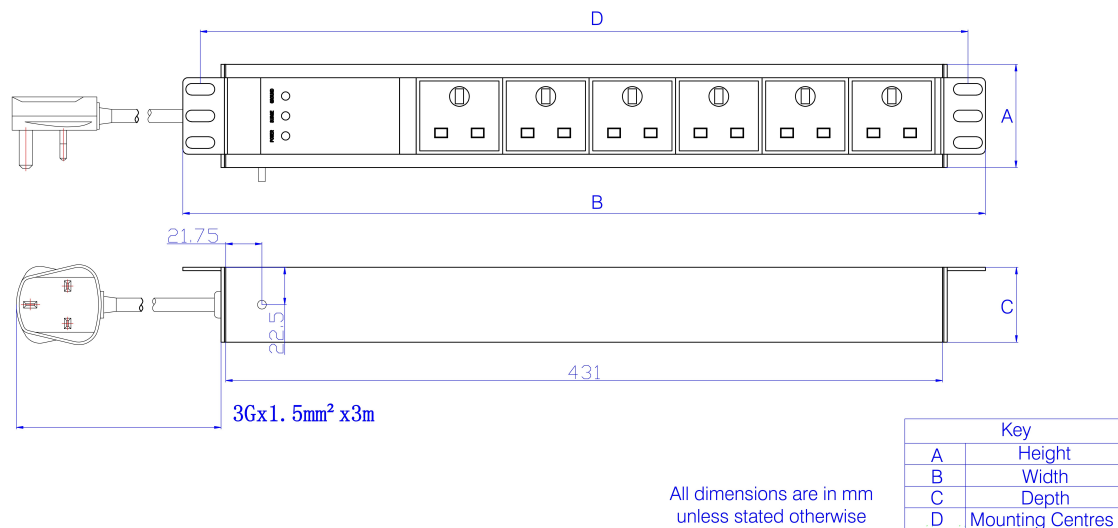

Product Specifications

Feature	Values
Mounting dimension	19 inch
Mounting size	465 mm
Mounting direction	Horizontal
Electrical connection	Connecting cord with plug
Type of electric plug connection	British Standard (BS1363)
Cable length	3 m
Number of UK BS1363 sockets	5

Additional specifications

Features	Values
Input cable type	3 core 1.5mm cable
Rated Voltage	250 V AC 50/60 Hz
Rated current	13 A
Maximum power	3250 W
Unit control	On/Off Rocker Switch (except 6 Way Horizontal)
Measured limiting voltage (Ur)	700V
Nominal discharge current (8/20 μ S) In	5KA
Voltage protection level (U p)	< 1000V
Response time (t A)	<25 nS
Protection mode	L-N L-PE N-PE
Polarity indicator	Red LED
Lightning protection	Green LED
Earth indicator	Yellow LED
Insulation Resistance	\geq 5M Ω
Fire resistance	Flame retardant
Operating temperature	-10° - 45°C
Relative humidity	0% - 90%
Cable entry (horizontal orientation)	Left
Cable entry (vertical orientation)	Top

Excel 5 Way Horizontal PDU 5x UK Socket Passive 13A UK Plug Filtered

Item Code: D13-5HF-EXL

excel
without compromise.

Socket angle (horizontal orientation)	90°
Socket angle (vertical orientation)	45°
Master Circuit Breaker	NO
Master Switch	Yes (except 6 Way Horizontal)
Housing colour	Silver
Housing material	Aluminum

Included accessories

Accessories	Quantity
M6 x 4 fixings	x4
user manual	x1
6mm earth cable	x1

Product drawing

Excel 5 Way Horizontal PDU 5x UK Socket Passive 13A UK Plug Filtered

Item Code: D13-5HF-EXL

Standards