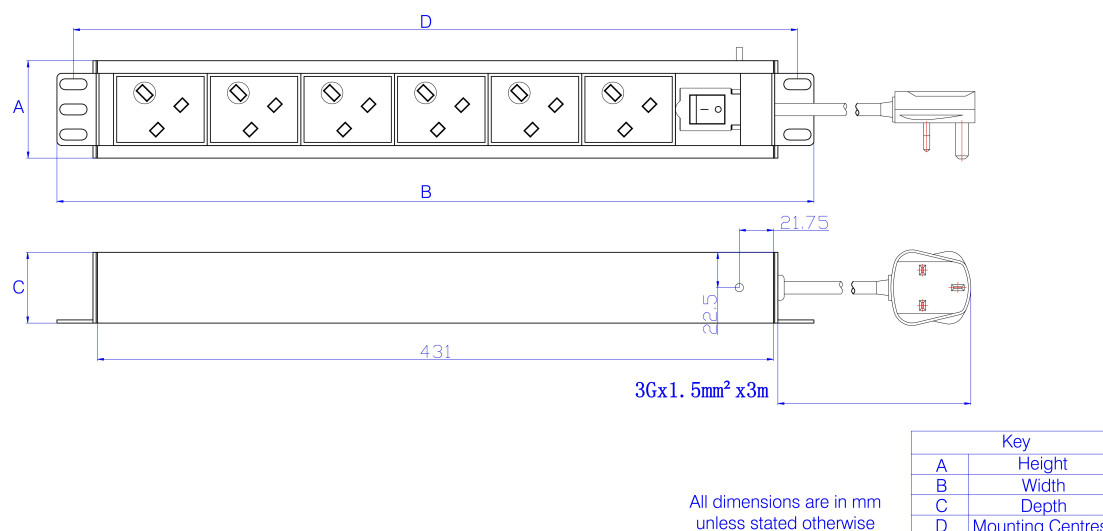

Excel 6 Way Vertical PDU 6x UK Socket Passive 13A UK Plug Switched

Item Code: D13-6-EXL

excel
without compromise.

Included accessories

Accessories	Quantity
M6 x 4 fixings	x4
user manual	x1
6mm earth cable	x1

Product drawing

Standards

Applicable standard	Detail
RoHS-II/-III (2011/65/EU & 2015/863): 2023	Our products, demonstrate full adherence to the regulatory stipulations of the EU Directive 2011/65/EU (RoHS-II) and its corresponding delegated directive 2015/863 (RoHS-III).
BS 1363-2:1995	13 A plugs, socket-outlets, adaptors and connection units. Specification for 13 A switched and unswitched socket-outlets
WFD: 2023	Compliant to Waste Framework Directive
SCIP: 2023	Compliant - Does Not Contain Substances of Concern In articles as such or in complex objects (Products)
POPs (EU) No 2019/1021	EU Regulation for the restriction of Persistent Organic Pollutants.