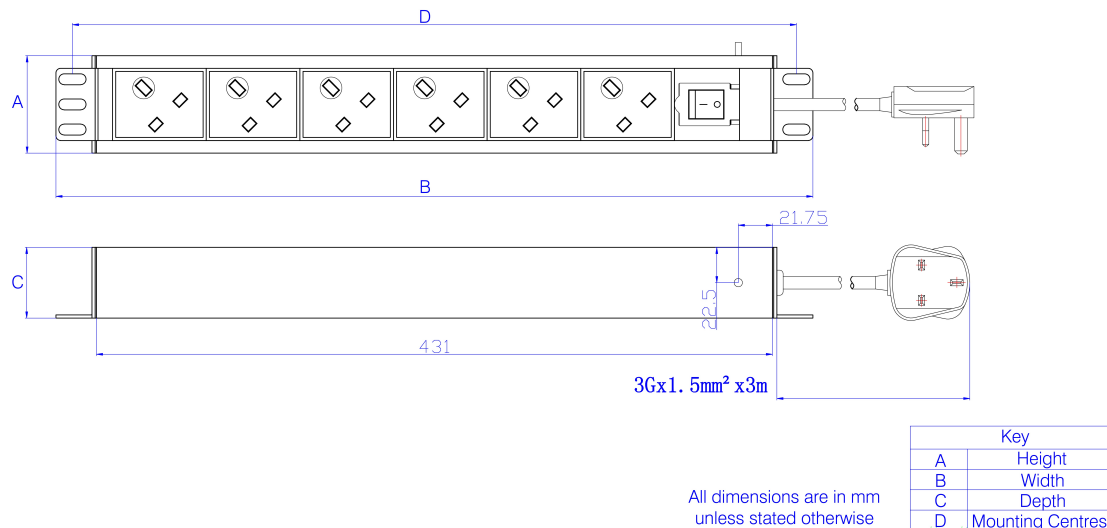

Product Specifications

Feature	Values
Mounting dimension	19 inch
Mounting size	465 mm
Mounting direction	Horizontal
Electrical connection	Connecting cord with plug
Type of electric plug connection	British Standard (BS1363)
Cable length	3 m
Number of UK BS1363 sockets	6
Number of rack units (RU)	2
Width	482.6 mm

Excel 6 Way Horizontal PDU 6x UK Socket Passive 13A UK Plug Switched

Item Code: D13-6H-EXL

excel
without compromise.

Included accessories

Accessories	Quantity
M6 x 4 fixings	x4
user manual	x1
6mm earth cable	x1