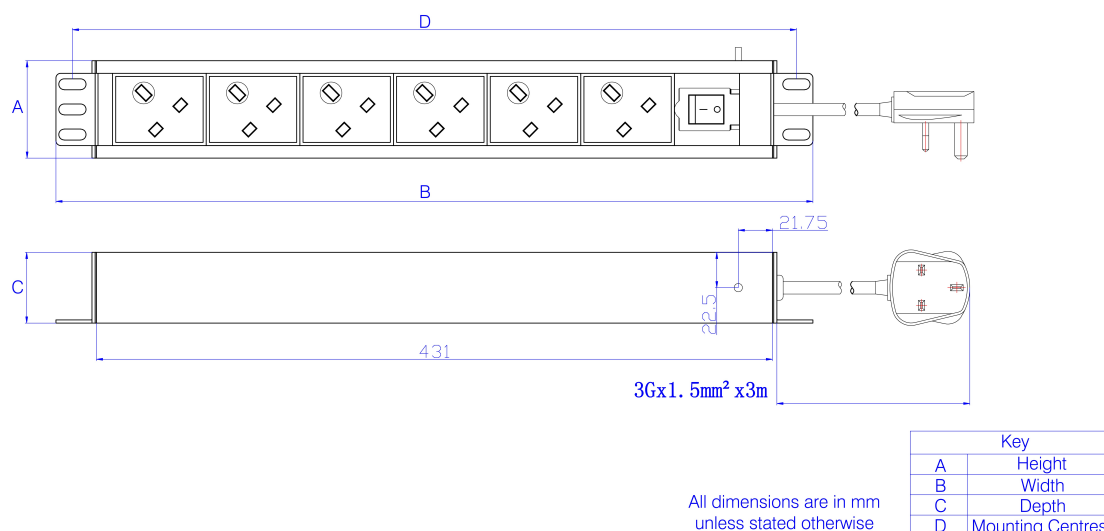

## Product Specifications

Feature	Values
Mounting dimension	19 inch
Mounting direction	Horizontal
Electrical connection	Connecting cord with plug
Type of electric plug connection	British Standard (BS1363)
Cable length	3 m
Number of UK BS1363 sockets	6
Number of rack units (RU)	1
Width	482.6 mm

## Additional specifications

Features	Values
Input cable type	3 core 1.5mm cable
PDU Input cable connector	N/A
Rated Voltage	250 V AC 50/60 Hz
Rated current	13 A
Maximum power	3250 W
Unit control	LED indicator. On/off rocker switch
Insulation Resistance	$\geq 5\text{M}\Omega$
Fire resistance	Flame retardant
Operating temperature	-10°C to +45°C
Relative humidity	0% to 90%
Cable entry (horizontal orientation)	Left
Cable entry (vertical orientation)	Top
Socket angle (horizontal orientation)	90°
Socket angle (vertical orientation)	45°
Master Circuit Breaker	NO
Master Switch	Yes
Housing colour	Silver
Housing material	Aluminum

## Product drawing