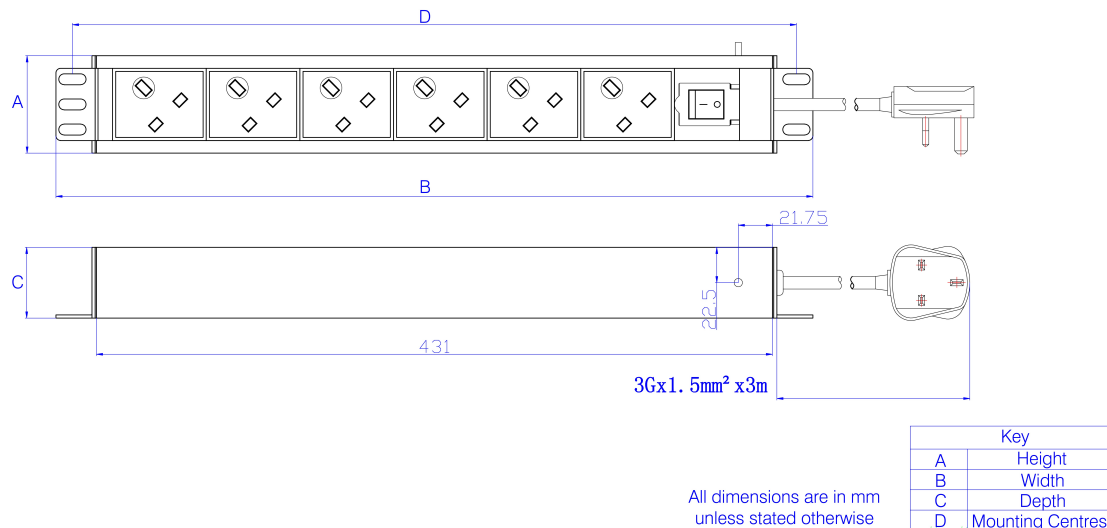

Product Specifications

Feature	Values
Mounting dimension	19 inch
Mounting size	465 mm
Mounting direction	Horizontal
Electrical connection	Connecting cord with plug
Type of electric plug connection	British Standard (BS1363)
Cable length	3 m
Number of UK BS1363 sockets	6
Number of rack units (RU)	2
Width	482.6 mm

Excel 6 Way Horizontal PDU 6x UK Socket Passive 13A UK Plug Switched

Item Code: D13-6H-EXL

Included accessories

Accessories	Quantity
M6 x 4 fixings	x4
user manual	x1
6mm earth cable	x1

Product drawing

Standards