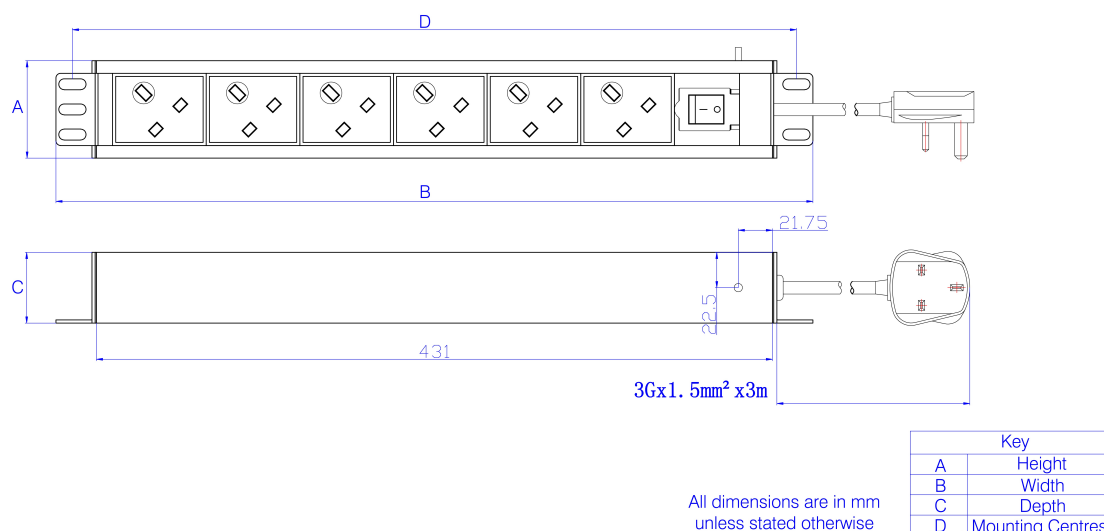

## Product Specifications

Feature	Values
Mounting dimension	19 inch
Mounting size	465 mm
Mounting direction	Horizontal
Electrical connection	Connecting cord with plug
Type of electric plug connection	British Standard (BS1363)
Cable length	3 m
Number of UK BS1363 sockets	6
Number of rack units (RU)	1
Width	482.6 mm

## Product drawing