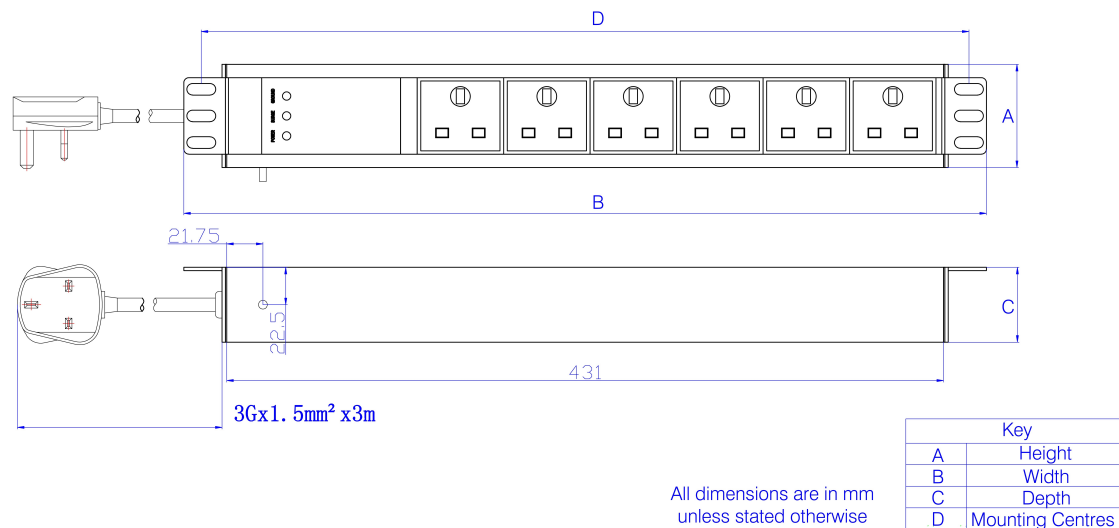

Product Specifications

Feature	Values
Mounting dimension	19 inch
Mounting size	465 mm
Mounting direction	Horizontal
Electrical connection	Connecting cord with plug
Type of electric plug connection	British Standard (BS1363)
Cable length	3 m
Number of UK BS1363 sockets	6

Additional specifications

Features	Values
Input cable type	3 core 1.5mm cable
Rated Voltage	250 V AC 50/60 Hz
Rated current	13 A
Maximum power	3250 W
Unit control	On/Off Rocker Switch (except 6 Way Horizontal)
Measured limiting voltage (Ur)	700V
Nominal discharge current (8/20 μ S) In	5KA
Voltage protection level (U p)	< 1000V
Response time (t A)	<25 nS
Protection mode	L-N L-PE N-PE
Polarity indicator	Red LED
Lightning protection	Green LED
Earth indicator	Yellow LED
Insulation Resistance	\geq 5M Ω
Fire resistance	Flame retardant
Operating temperature	-10° - 45°C
Relative humidity	0% - 90%
Cable entry (horizontal orientation)	Left
Cable entry (vertical orientation)	Top

Excel 6 Way Horizontal PDU 6x UK Socket Passive 13A UK Plug Filtered

Item Code: D13-6HF-EXL

Socket angle (horizontal orientation)	90°
Socket angle (vertical orientation)	45°
Master Circuit Breaker	NO
Master Switch	Yes (except 6 Way Horizontal)
Housing colour	Silver
Housing material	Aluminum

Included accessories

Accessories	Quantity
M6 x 4 fixings	x4
user manual	x1
6mm earth cable	x1

Product drawing

Excel 6 Way Horizontal PDU 6x UK Socket Passive 13A UK Plug Filtered

Item Code: D13-6HF-EXL

Standards