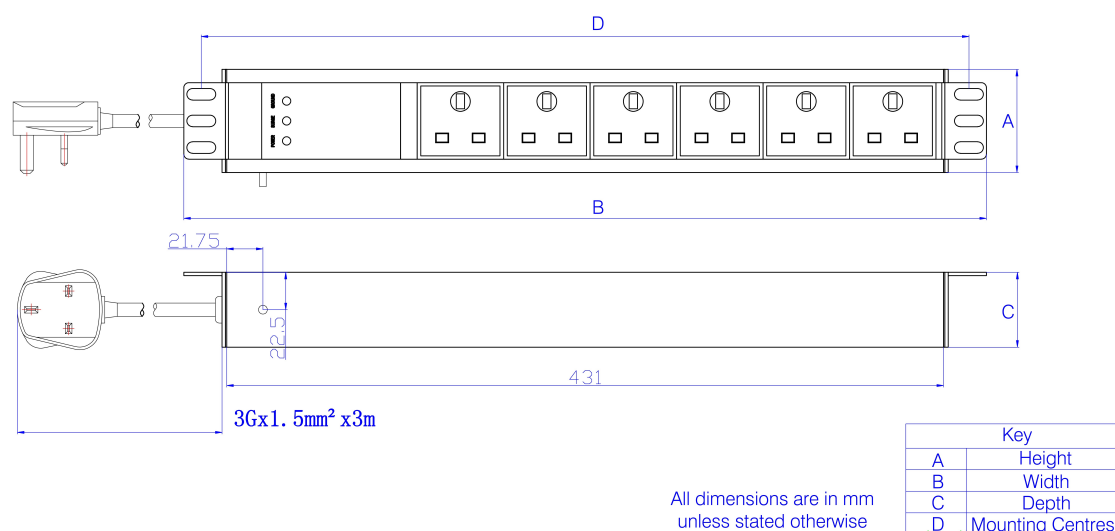

Product Specifications

Feature	Values
Mounting dimension	19 inch
Mounting size	465 mm
Mounting direction	Horizontal
Electrical connection	Connecting cord with plug
Type of electric plug connection	British Standard (BS1363)
Cable length	3 m
Number of UK BS1363 sockets	6

Additional specifications

Features	Values
Input cable type	3 core 1.5mm cable
Rated Voltage	250 V AC 50/60 Hz
Rated current	13 A
Maximum power	3250 W
Unit control	On/Off Rocker Switch (except 6 Way Horizontal)
Measured limiting voltage (Ur)	700V
Nominal discharge current (8/20 μ S) In	5KA
Voltage protection level (U p)	< 1000V
Response time (t A)	<25 nS
Protection mode	L-N L-PE N-PE
Polarity indicator	Red LED
Lightning protection	Green LED
Earth indicator	Yellow LED
Insulation Resistance	$\geq 5M\Omega$
Fire resistance	Flame retardant
Operating temperature	-10° - 45°C
Relative humidity	0% - 90%
Cable entry (horizontal orientation)	Left
Cable entry (vertical orientation)	Top

Excel 6 Way Horizontal PDU 6x UK Socket Passive 13A UK Plug Filtered

Item Code: D13-6HF-EXL

excel
without compromise.

Socket angle (horizontal orientation)	90°
Socket angle (vertical orientation)	45°
Master Circuit Breaker	NO
Master Switch	Yes (except 6 Way Horizontal)
Housing colour	Silver
Housing material	Aluminum

Included accessories

Accessories	Quantity
M6 x 4 fixings	x4
user manual	x1
6mm earth cable	x1

Product drawing

Excel 6 Way Horizontal PDU 6x UK Socket Passive 13A UK Plug Filtered

Item Code: D13-6HF-EXL

Standards