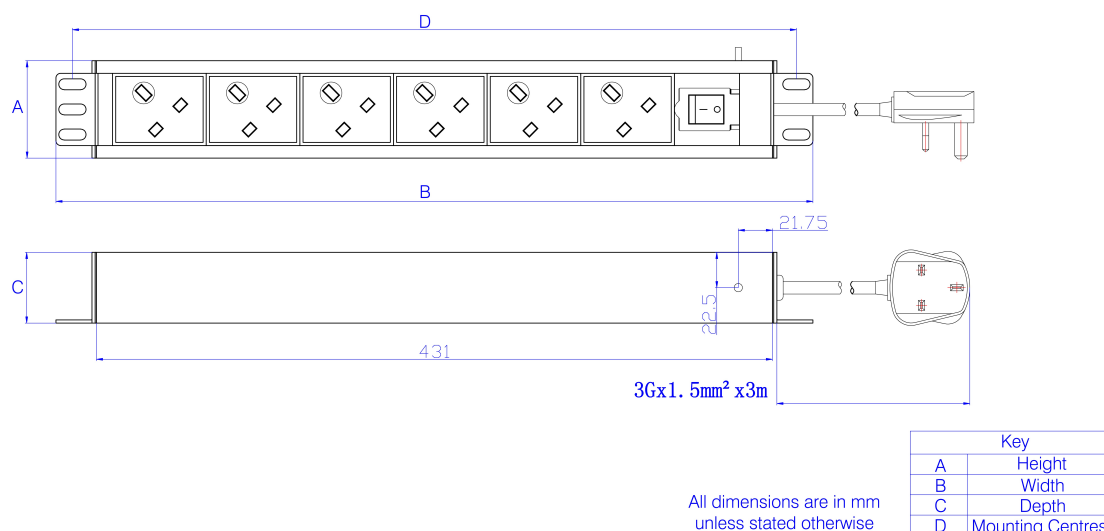

Excel 7 Way Horizontal PDU 7x UK Socket Passive 13A UK Plug Switched

Item Code: D13-7H-EXL

excel
without compromise.

Included accessories

Accessories	Quantity
M6 x 4 fixings	x4
user manual	x1
6mm earth cable	x1

Product drawing

Standards

Applicable standard	Detail
RoHS-II/-III (2011/65/EU & 2015/863): 2023	Our products, demonstrate full adherence to the regulatory stipulations of the EU Directive 2011/65/EU (RoHS-II) and its corresponding delegated directive 2015/863 (RoHS-III).
BS 1363-2:1995	13 A plugs, socket-outlets, adaptors and connection units. Specification for 13 A switched and unswitched socket-outlets
WFD: 2023	Compliant to Waste Framework Directive
SCIP: 2023	Compliant - Does Not Contain Substances of Concern In articles as such or in complex objects (Products)
POPs (EU) No 2019/1021	EU Regulation for the restriction of Persistent Organic Pollutants.