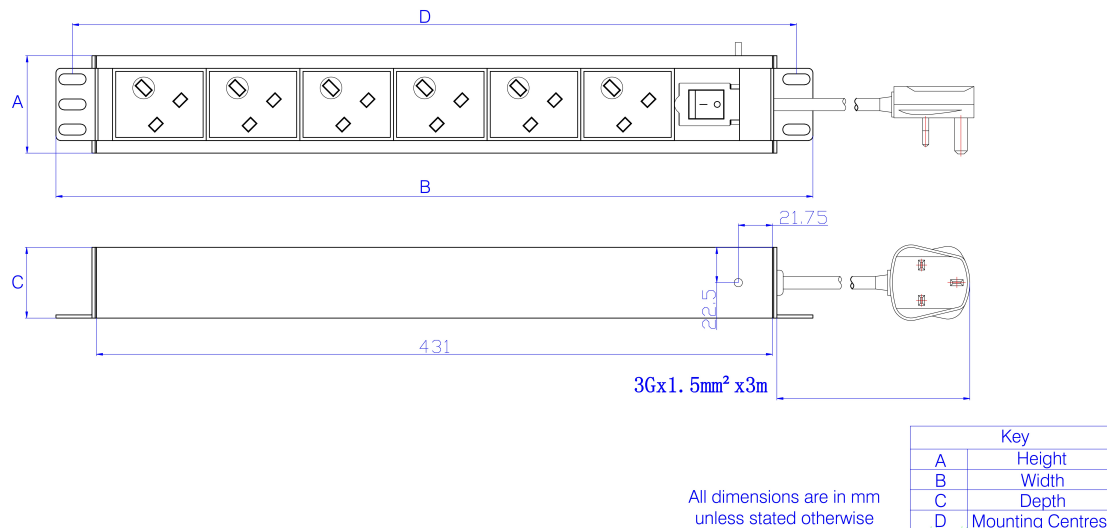

## Product Specifications

Feature	Values
Mounting dimension	19 inch
Mounting size	465 mm
Mounting direction	Horizontal
Electrical connection	Connecting cord with plug
Type of electric plug connection	British Standard (BS1363)
Cable length	3 m
Number of UK BS1363 sockets	7
Number of rack units (RU)	2
Width	482.6 mm

## Product drawing