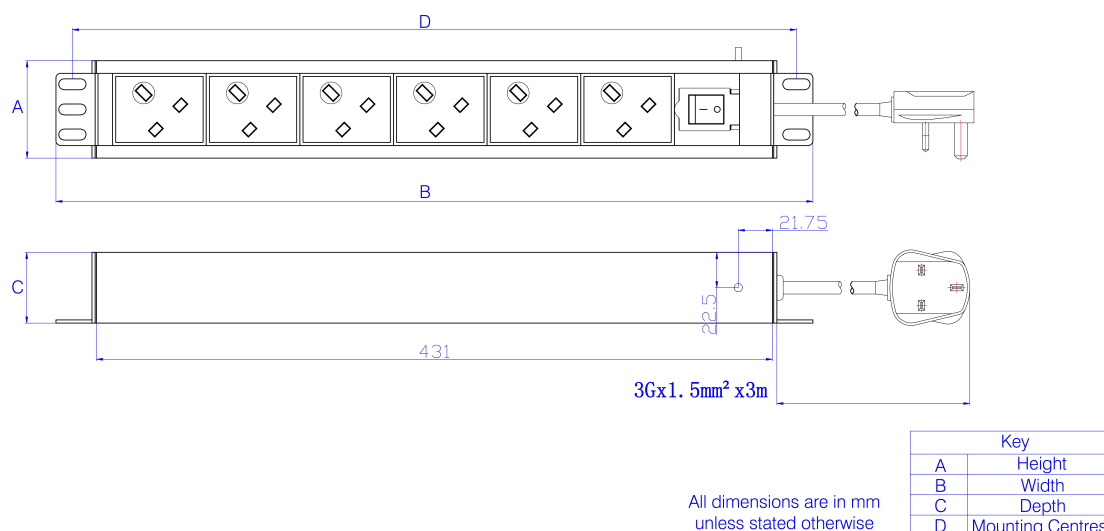

## Additional specifications

Features	Values
Input cable type	3 core 1.5mm cable
PDU Input cable connector	N/A
Rated Voltage	250 V AC 50/60 Hz
Rated current	13 A
Maximum power	3250 W
Unit control	LED indicator. On/off rocker switch
Insulation Resistance	$\geq 5\text{M}\Omega$
Fire resistance	Flame retardant
Operating temperature	-10°C to +45°C
Relative humidity	0% to 90%
Cable entry (horizontal orientation)	Left
Cable entry (vertical orientation)	Top
Socket angle (horizontal orientation)	90°
Socket angle (vertical orientation)	45°
Master Circuit Breaker	NO
Master Switch	Yes
Housing colour	Silver
Housing material	Aluminum

## Product drawing