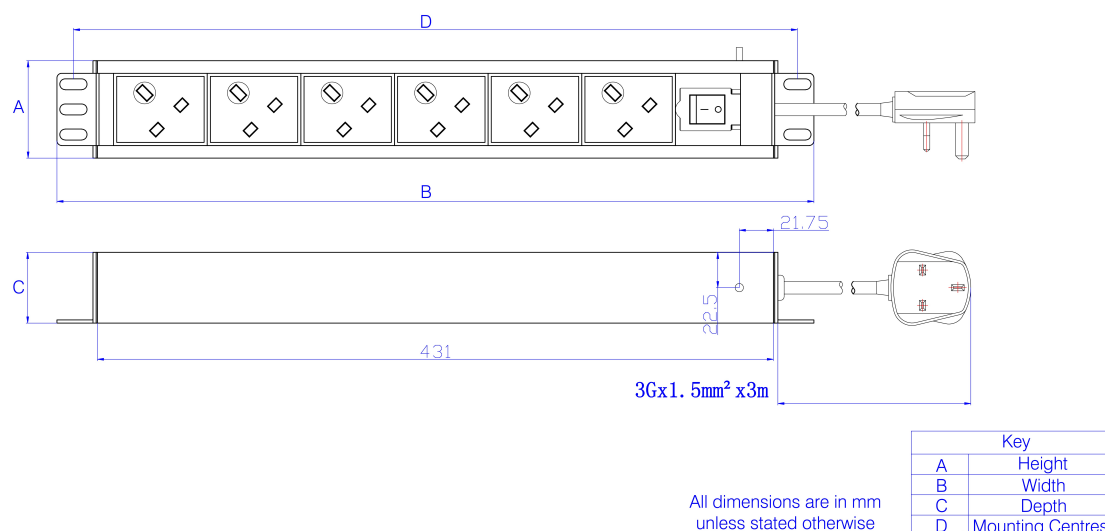

## Additional specifications

Features	Values
Input cable type	3 core 1.5mm cable
PDU Input cable connector	N/A
Rated Voltage	250 V AC 50/60 Hz
Rated current	13 A
Maximum power	3250 W
Unit control	LED indicator. On/off rocker switch
Insulation Resistance	$\geq 5\text{M}\Omega$
Fire resistance	Flame retardant
Operating temperature	-10°C to +45°C
Relative humidity	0% to 90%
Cable entry (horizontal orientation)	Left
Cable entry (vertical orientation)	Top
Socket angle (horizontal orientation)	90°
Socket angle (vertical orientation)	45°
Master Circuit Breaker	NO
Master Switch	Yes
Housing colour	Silver
Housing material	Aluminum

## Product drawing