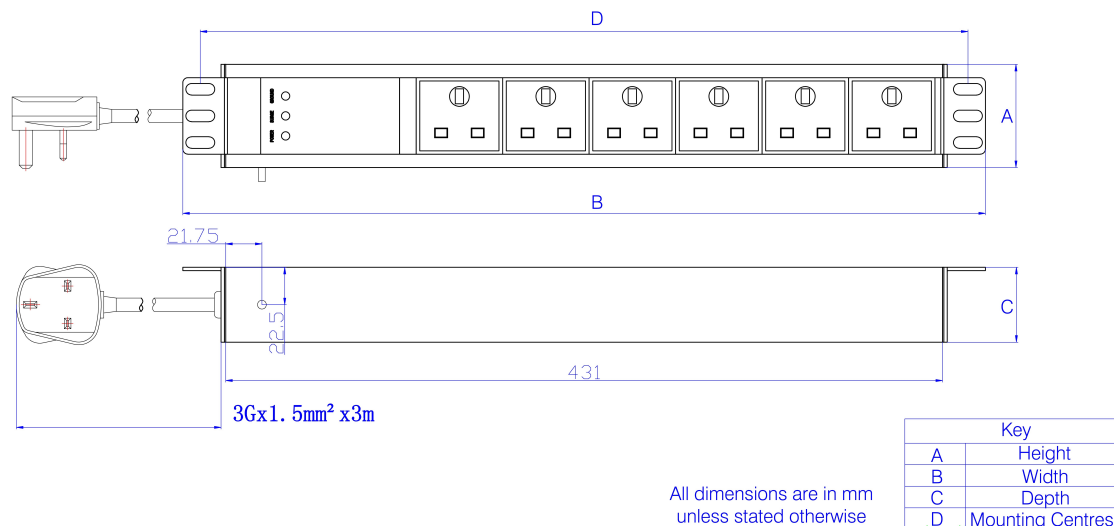

Excel 8 Way Vertical PDU 8x UK Socket Passive 13A UK Plug Filtered

Item Code: D13-8F-EXL

Master Circuit Breaker	NO
Master Switch	Yes (except 6 Way Horizontal)
Housing colour	Silver
Housing material	Aluminum

Included accessories

Accessories	Quantity
M6 x 4 fixings	x4
user manual	x1
6mm earth cable	x1

Product drawing