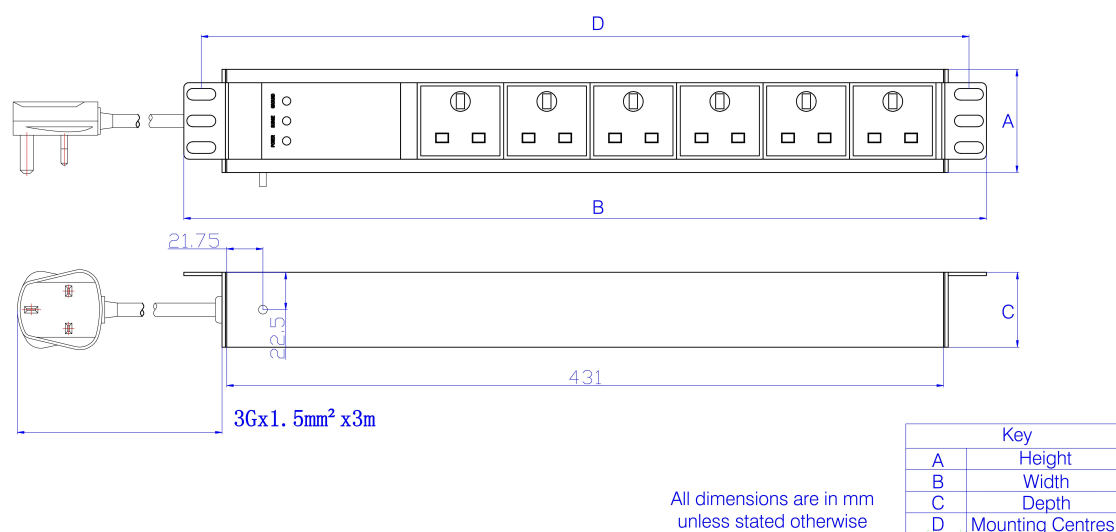

Excel 8 Way Vertical PDU 8x UK Socket Passive 13A UK Plug Filtered

Item Code: D13-8F-EXL

excel
without compromise.

Housing colour	Silver
Housing material	Aluminum

Included accessories

Accessories	Quantity
M6 x 4 fixings	x4
user manual	x1
6mm earth cable	x1

Product drawing

Standards

Applicable standard	Detail
RoHS-II/III (2011/65/EU & 2015/863): 2023	Our products, demonstrate full adherence to the regulatory stipulations of the EU Directive 2011/65/EU (RoHS-II) and its corresponding delegated directive 2015/863 (RoHS-III).
BS 1363-2:1995	13 A plugs, socket-outlets, adaptors and connection units.