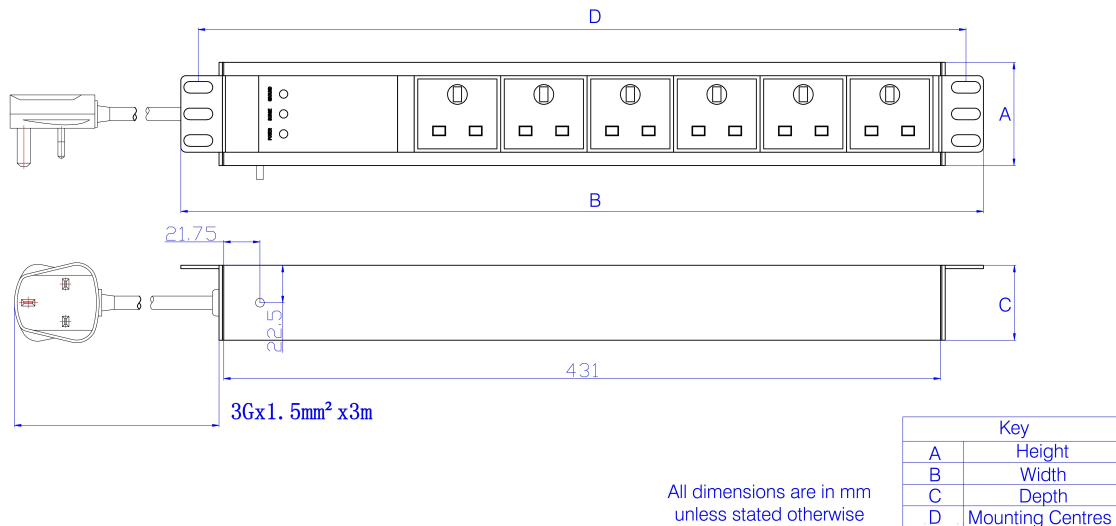

Additional specifications

Features	Values
Input cable type	3 core 1.5mm cable
Rated Voltage	250 V AC 50/60 Hz
Rated current	13 A
Maximum power	3250 W
Unit control	On/Off Rocker Switch (except 6 Way Horizontal)
Measured limiting voltage (U _r)	700V
Nominal discharge current (8/20 μS) I _n	5KA
Voltage protection level (U _p)	< 1000V
Response time (t _A)	<25 nS
Protection mode	L-N L-PE N-PE
Polarity indicator	Red LED
Lightning protection	Green LED
Earth indicator	Yellow LED
Insulation Resistance	≥5MΩ
Fire resistance	Flame retardant
Operating temperature	-10° - 45°C
Relative humidity	0% - 90%
Cable entry (horizontal orientation)	Left
Cable entry (vertical orientation)	Top
Socket angle (horizontal orientation)	90°
Socket angle (vertical orientation)	45°

Excel 8 Way Vertical PDU 8x UK Socket Passive 13A UK Plug Filtered

Item Code: D13-8F-EXL

Master Circuit Breaker	NO
Master Switch	Yes (except 6 Way Horizontal)
Housing colour	Silver
Housing material	Aluminum

Included accessories

Accessories	Quantity
M6 x 4 fixings	x4
user manual	x1
6mm earth cable	x1

Product drawing

Excel 8 Way Vertical PDU 8x UK Socket Passive 13A UK Plug Filtered

Item Code: D13-8F-EXL

Standards