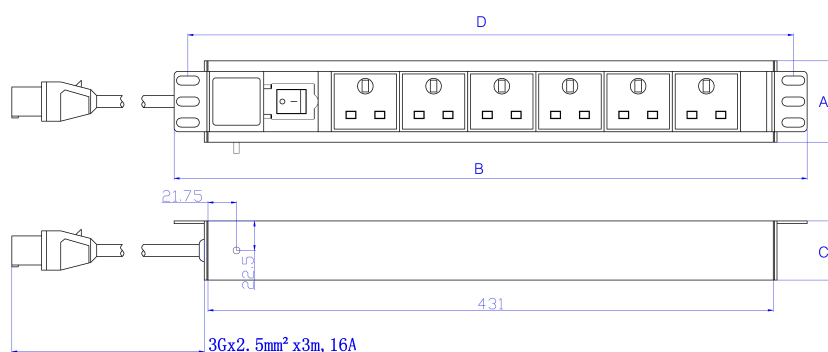

Product Specifications

Feature	Values
Mounting dimension	19 inch
Mounting direction	Horizontal
Electrical connection	Connecting cord with plug
Type of electric plug connection	16 Amp - EN60309 Style (BS4343)
Cable length	3 m
Number of UK BS1363 sockets	4
Number of rack units (RU)	2
Width	482.6 mm
Height	62 mm
Depth	45 mm
Supply voltage	250 V

Excel 4 Way Horizontal PDU 4x UK Socket Passive 16A IEC 60309 Plug Switched

Item Code: D16-4H-EXL

Surge Protected	no
Switchable	yes
With LED indication	yes
With mounting bracket	yes

Additional specifications

Features	Values
Rated Voltage	250 V AC 50/60 Hz
Rated current	16A
Maximum power	4000 W
Unit control	LED indicator. On/off rocker switch
Insulation Resistance	$\geq 5\text{M}\Omega$
Fire resistance	Flame retardant
Operating temperature	-10°C~+45°C
Relative humidity	0%~90%
Cable entry (horizontal orientation)	Left
Cable entry (vertical orientation)	Top
Socket angle (horizontal orientation)	90°
Socket angle (vertical orientation)	45°
Master Circuit Breaker	NO
Master Switch	Yes
Housing colour	Silver
Housing material	Aluminum

Excel 4 Way Horizontal PDU 4x UK Socket Passive 16A IEC 60309 Plug Switched

Item Code: D16-4H-EXL

excel
without compromise.

Product drawing

All dimensions are in mm
unless stated otherwise

Key	
A	Height
B	Width
C	Depth
D	Mounting Centres