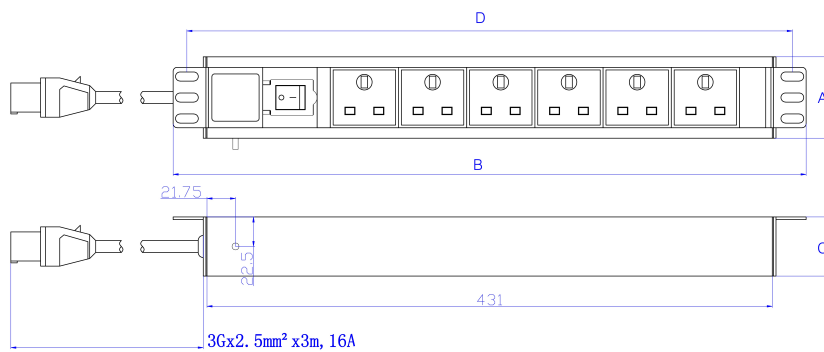

Product Specifications

Feature	Values
---------	--------

Excel 4 Way Horizontal PDU 4x UK Socket Passive 16A IEC 60309 Plug Switched

Part Code: D16-4H-EXL

sales@excel-networking.com
excel-networking.com

Mounting dimension	19 inch
Mounting direction	Horizontal
Electrical connection	Connecting cord with plug
Type of electric plug connection	16 Amp - EN6039 Style (BS4343)
Cable length	3 m
Number of UK BS1363 sockets	4
Number of rack units (RU)	2
Width	482.6 mm
Height	62 mm
Depth	45 mm
Supply voltage	250 V
Surge Protected	no
Switchable	yes
With LED indication	yes
With mounting bracket	yes

Excel 4 Way Horizontal PDU 4x UK Socket Passive 16A IEC 60309 Plug Switched

Part Code: D16-4H-EXL

sales@excel-networking.com
excel-networking.com

Operating temperature	-10°C~+45°C
Relative humidity	0%~90%
Cable entry (horizontal orientation)	Left
Cable entry (vertical orientation)	Top
Socket angle (horizontal orientation)	90°
Socket angle (vertical orientation)	45°
Master Circuit Breaker	NO
Master Switch	Yes
Housing colour	Silver
Housing material	Aluminum

Product drawing

All dimensions are in mm
unless stated otherwise

Key	
A	Height
B	Width
C	Depth
D	Mounting Centres

Excel 4 Way Horizontal PDU 4x UK Socket Passive 16A IEC 60309 Plug Switched

Part Code: D16-4H-EXL