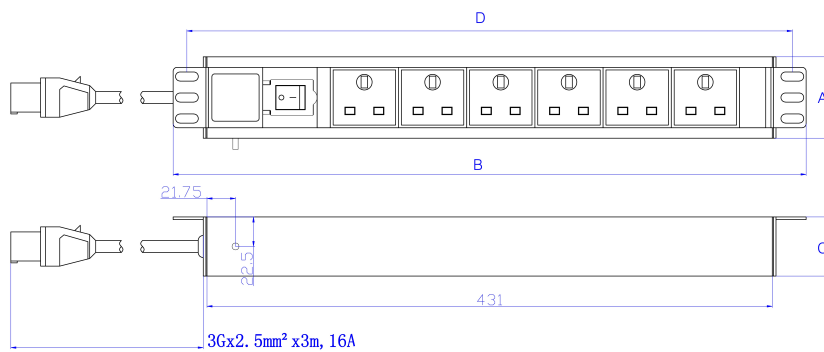

Excel 4 Way Horizontal PDU 4x UK Socket Passive 16A IEC 60309 Plug Switched

Part Code: D16-4H-EXL

sales@excel-networking.com
excel-networking.com

Operating temperature	-10°C~+45°C
Relative humidity	0%~90%
Cable entry (horizontal orientation)	Left
Cable entry (vertical orientation)	Top
Socket angle (horizontal orientation)	90°
Socket angle (vertical orientation)	45°
Master Circuit Breaker	NO
Master Switch	Yes
Housing colour	Silver
Housing material	Aluminum

Product drawing

All dimensions are in mm
unless stated otherwise

Key	
A	Height
B	Width
C	Depth
D	Mounting Centres