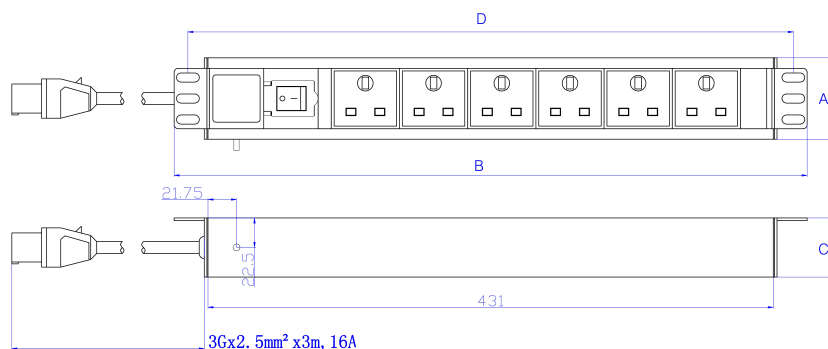

Product Specifications

Feature	Values
Mounting dimension	19 inch
Mounting direction	Horizontal
Electrical connection	Connecting cord with plug
Type of electric plug connection	16 Amp - EN60309 Style (BS4343)
Cable length	3 m
Number of UK BS1363 sockets	4
Number of rack units (RU)	2
Width	482.6 mm
Height	62 mm
Depth	45 mm
Supply voltage	250 V

Excel 4 Way Horizontal PDU 4x UK Socket Passive 16A IEC 60309 Plug Switched

Item Code: D16-4H-EXL

Surge Protected	no
Switchable	yes
With LED indication	yes
With mounting bracket	yes

Additional specifications

Features	Values
Rated Voltage	250 V AC 50/60 Hz
Rated current	16A
Maximum power	4000 W
Unit control	LED indicator. On/off rocker switch
Insulation Resistance	$\geq 5\text{M}\Omega$
Fire resistance	Flame retardant
Operating temperature	-10°C~+45°C
Relative humidity	0%~90%
Cable entry (horizontal orientation)	Left
Cable entry (vertical orientation)	Top
Socket angle (horizontal orientation)	90°
Socket angle (vertical orientation)	45°
Master Circuit Breaker	NO
Master Switch	Yes
Housing colour	Silver
Housing material	Aluminum

Excel 4 Way Horizontal PDU 4x UK Socket Passive 16A IEC 60309 Plug Switched

Item Code: D16-4H-EXL

excel
without compromise.

Product drawing

All dimensions are in mm
unless stated otherwise

Key	
A	Height
B	Width
C	Depth
D	Mounting Centres