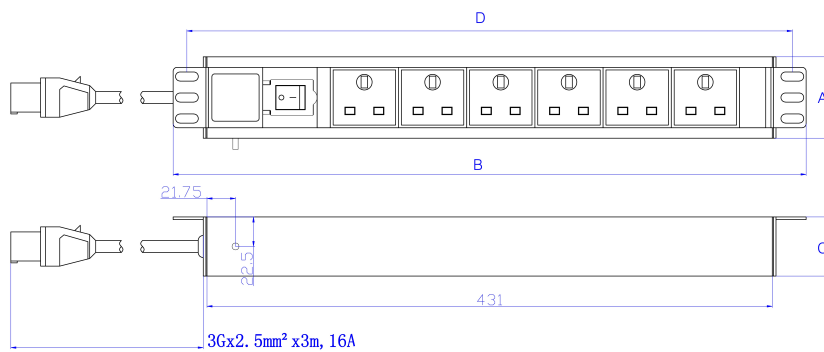

# Excel 6 Way Horizontal PDU 6x UK Socket Passive 16A IEC 60309 Plug Switched

Part Code: D16-6H-EXL

sales@excel-networking.com  
excel-networking.com

Mounting dimension	19 inch
Mounting direction	Horizontal
Electrical connection	Connecting cord with plug
Type of electric plug connection	16 Amp - EN6039 Style (BS4343)
Cable length	3 m
Number of UK BS1363 sockets	6
Number of rack units (RU)	1
Width	482.6 mm
Height	45 mm
Depth	45 mm
Supply voltage	250 V
Surge Protected	no
Switchable	yes
With LED indication	yes
With mounting bracket	yes

# Excel 6 Way Horizontal PDU 6x UK Socket Passive 16A IEC 60309 Plug Switched

**Part Code: D16-6H-EXL**

sales@excel-networking.com  
excel-networking.com

Operating temperature	<b>-10°C~+45°C</b>
Relative humidity	<b>0%~90%</b>
Cable entry (horizontal orientation)	<b>Left</b>
Cable entry (vertical orientation)	<b>Top</b>
Socket angle (horizontal orientation)	<b>90°</b>
Socket angle (vertical orientation)	<b>45°</b>
Master Circuit Breaker	<b>NO</b>
Master Switch	<b>Yes</b>
Housing colour	<b>Silver</b>
Housing material	<b>Aluminum</b>

## Product drawing

All dimensions are in mm  
unless stated otherwise

Key	
A	Height
B	Width
C	Depth
D	Mounting Centres