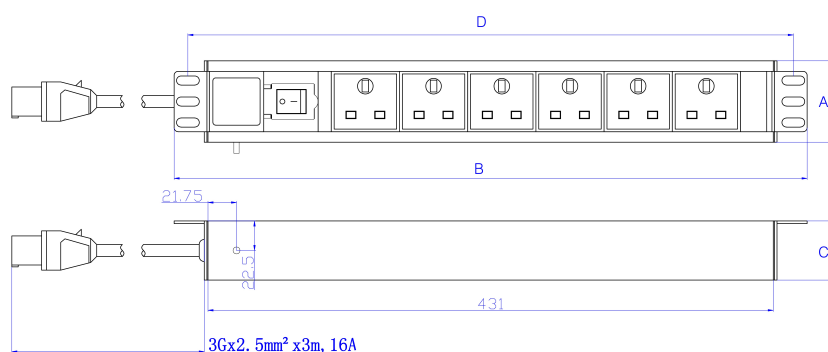

## Product Specifications

Feature	Values
Mounting dimension	19 inch
Mounting direction	Horizontal
Electrical connection	Connecting cord with plug
Type of electric plug connection	16 Amp - EN60309 Style (BS4343)
Cable length	3 m
Number of UK BS1363 sockets	6
Number of rack units (RU)	1
Width	482.6 mm
Height	45 mm
Depth	45 mm
Supply voltage	250 V

## Additional specifications

Features	Values
Rated Voltage	250 V AC 50/60 Hz
Rated current	16A
Maximum power	4000 W
Unit control	LED indicator. On/off rocker switch
Insulation Resistance	$\geq 5\text{M}\Omega$
Fire resistance	Flame retardant
Operating temperature	$-10^{\circ}\text{C}\sim+45^{\circ}\text{C}$
Relative humidity	0%~90%
Cable entry (horizontal orientation)	Left
Cable entry (vertical orientation)	Top
Socket angle (horizontal orientation)	90°
Socket angle (vertical orientation)	45°
Master Circuit Breaker	NO
Master Switch	Yes
Housing colour	Silver
Housing material	Aluminum

## Product drawing

All dimensions are in mm  
unless stated otherwise

Key	
A	Height
B	Width
C	Depth
D	Mounting Centres